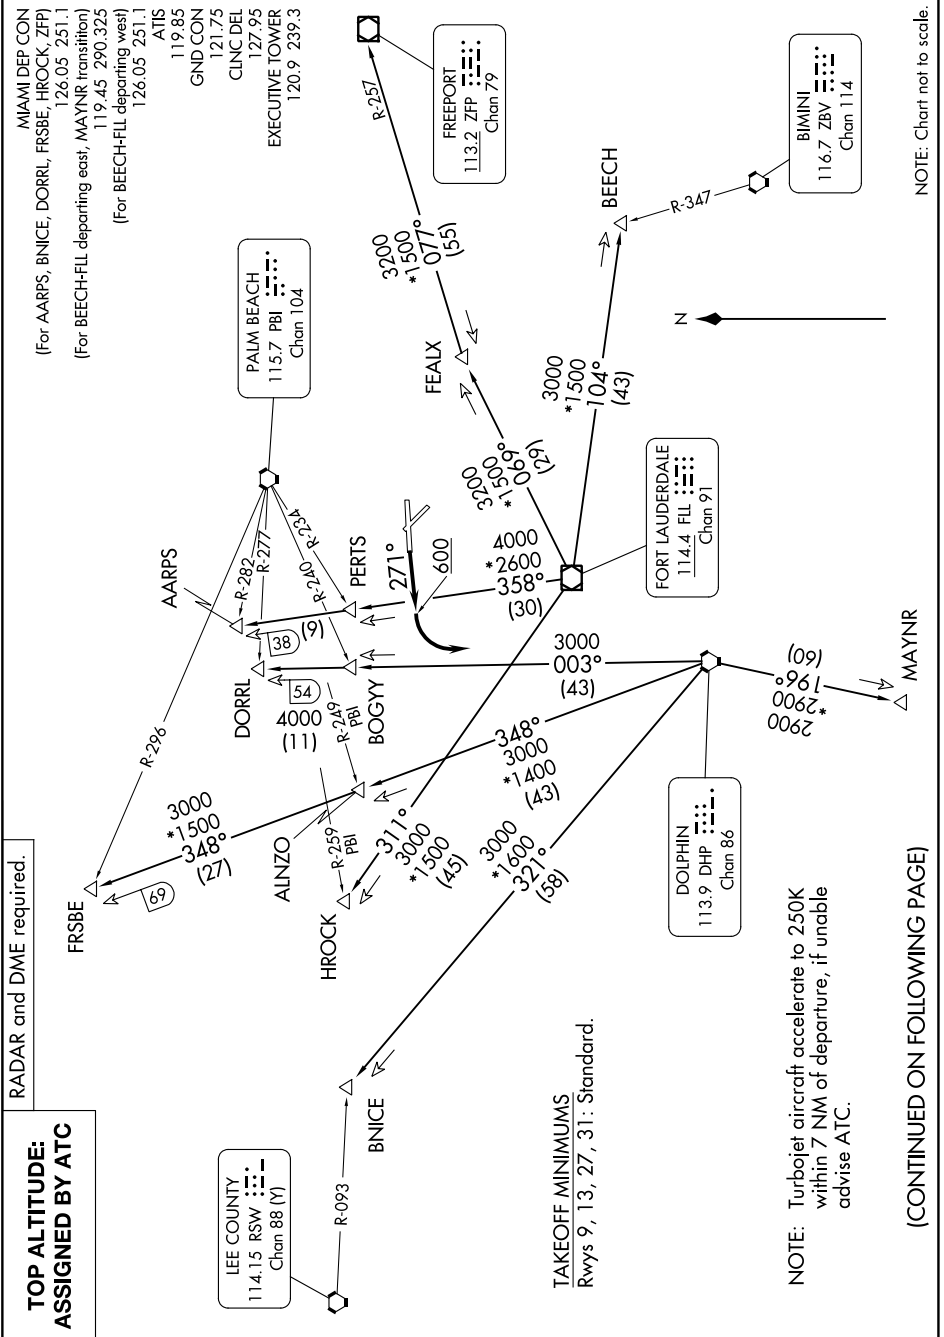

FORT LAUDERDALE ONE DEPARTURE

SE-3, 08 AUG 2024 to 05 SEP 2024

FORT LAUDERDALE ONE DEPARTURE

SE-3, 08 AUG 2024 to 05 SEP 2024