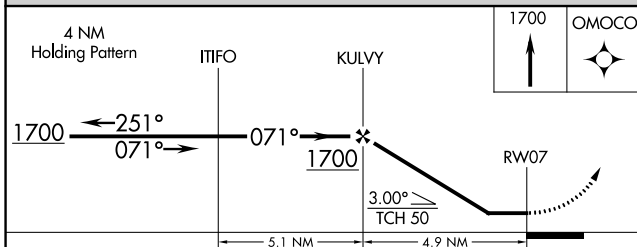

# RNAV (GPS) RWY 7

YAP INTL (T11)(PTYA)

**▽** Obtain local altimeter setting on CTAF; when not received, procedure not authorized.  
 Circling NA North of Rwy 7-25. DME/DME RNP-0.3 NA.  
 No controlled airspace below 5500'.

MISSED APPROACH: Climb to 1700 direct  
 OMOCO WP and hold.

YAP RADIO  
**123.6** (CTAF)

PAC, 11 JUL 2024 to 05 SEP 2024

PAC, 11 JUL 2024 to 05 SEP 2024

ELEV	91	TDZE	91
------	----	------	----

CATEGORY	A	B	C	D
LNNAV MDA	600-1	509 (600-1)	600-1½	509 (600-1½)
CIRCLING	600-1	509 (600-1)	600-1½	660-2
			509 (600-1½)	569 (600-2)