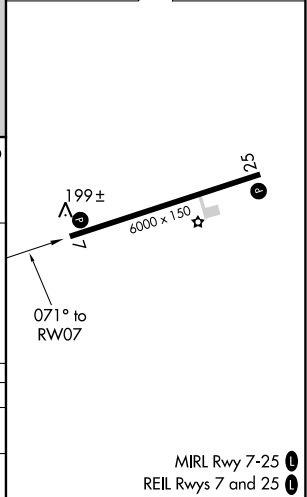

# RNAV (GPS) RWY 7

YAP INTL (T11)(PTYA)

**▽** Obtain local altimeter setting on CTAF; when not received, procedure not authorized.  
 Circling NA North of Rwy 7-25. DME/DME RNP-0.3 NA.  
 No controlled airspace below 5500'.

MISSED APPROACH: Climb to 1700 direct  
 OMOCO WP and hold.

YAP RADIO  
**123.6** (CTAF)

PAC, 11 JUL 2024 to 05 SEP 2024

PAC, 11 JUL 2024 to 05 SEP 2024

ELEV	91	TDZE	91
------	----	------	----

CATEGORY	A	B	C	D
LNNAV MDA	600-1	509 (600-1)	600-1½	509 (600-1½)
CIRCLING	600-1	509 (600-1)	600-1½	660-2
			509 (600-1½)	569 (600-2)