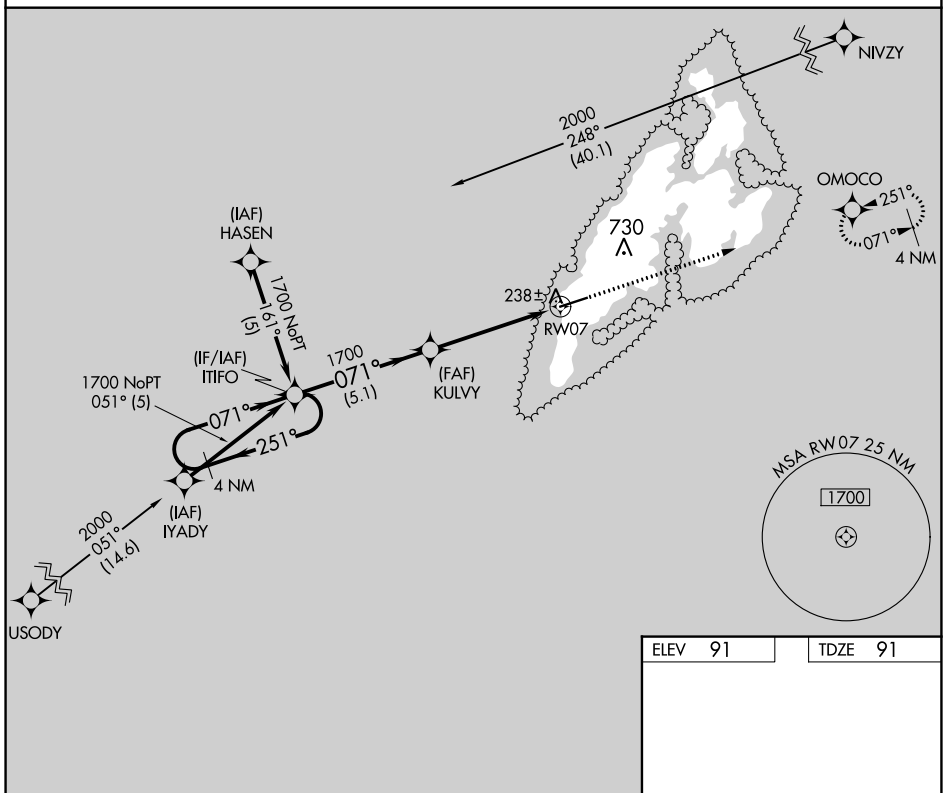

APP CRS	Rwy Idg	<b>6000</b>
<b>071°</b>	TDZE	<b>91</b>
	Apt Elev	<b>91</b>

# RNAV (GPS) RWY 7

YAP INTL (T11)(PTYA)

**▽** Obtain local altimeter setting on CTAF; when not received, procedure not authorized.  
 Circling NA North of Rwy 7-25. DME/DME RNP-0.3 NA.  
 No controlled airspace below 5500'.

MISSED APPROACH: Climb to 1700 direct  
 OMOCO WP and hold.

YAP RADIO  
**123.6** (CTAF)

PAC, 11 JUL 2024 to 05 SEP 2024

PAC, 11 JUL 2024 to 05 SEP 2024

ELEV	91	TDZE	91
------	----	------	----

CATEGORY	A	B	C	D
LNNAV MDA	600-1	509 (600-1)	600-1½	509 (600-1½)
CIRCLING	600-1	509 (600-1)	600-1½	660-2
			509 (600-1½)	569 (600-2)