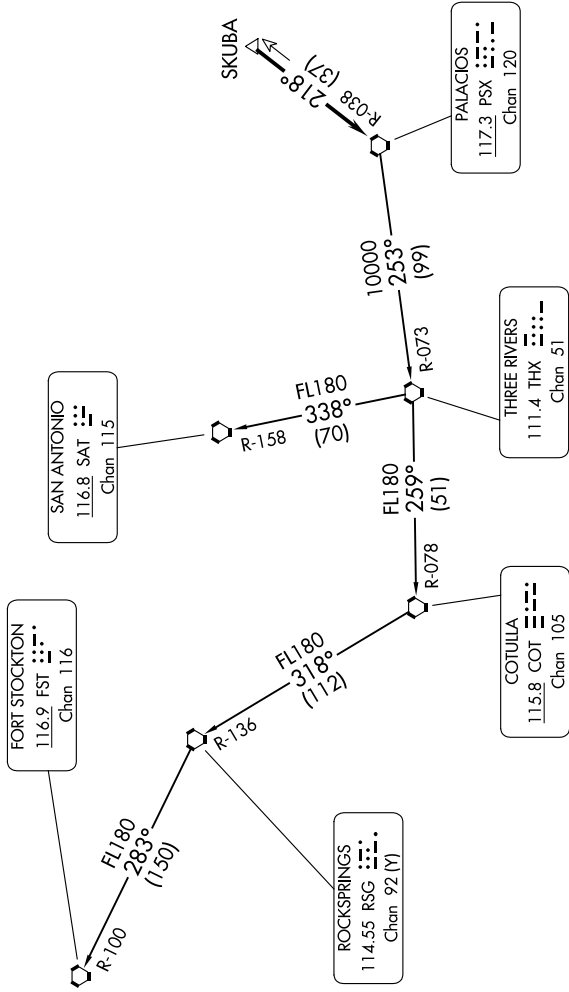

PALACIOS THREE DEPARTURE

SC-5, 08 AUG 2024 to 05 SEP 2024

**TOP ALTITUDE:
ASSIGNED BY ATC**

TAKEOFF MINIMUMS
Rwys 16, 34: Standard.

RADAR and DME required.

AWOS-3
119.325
CTAF
123.0
HOUSTON DEP CON
119.7 281.4

(CONTINUED ON FOLLOWING PAGE)

NOTE: Chart not to scale.

SC-5, 08 AUG 2024 to 05 SEP 2024

PALACIOS THREE DEPARTURE