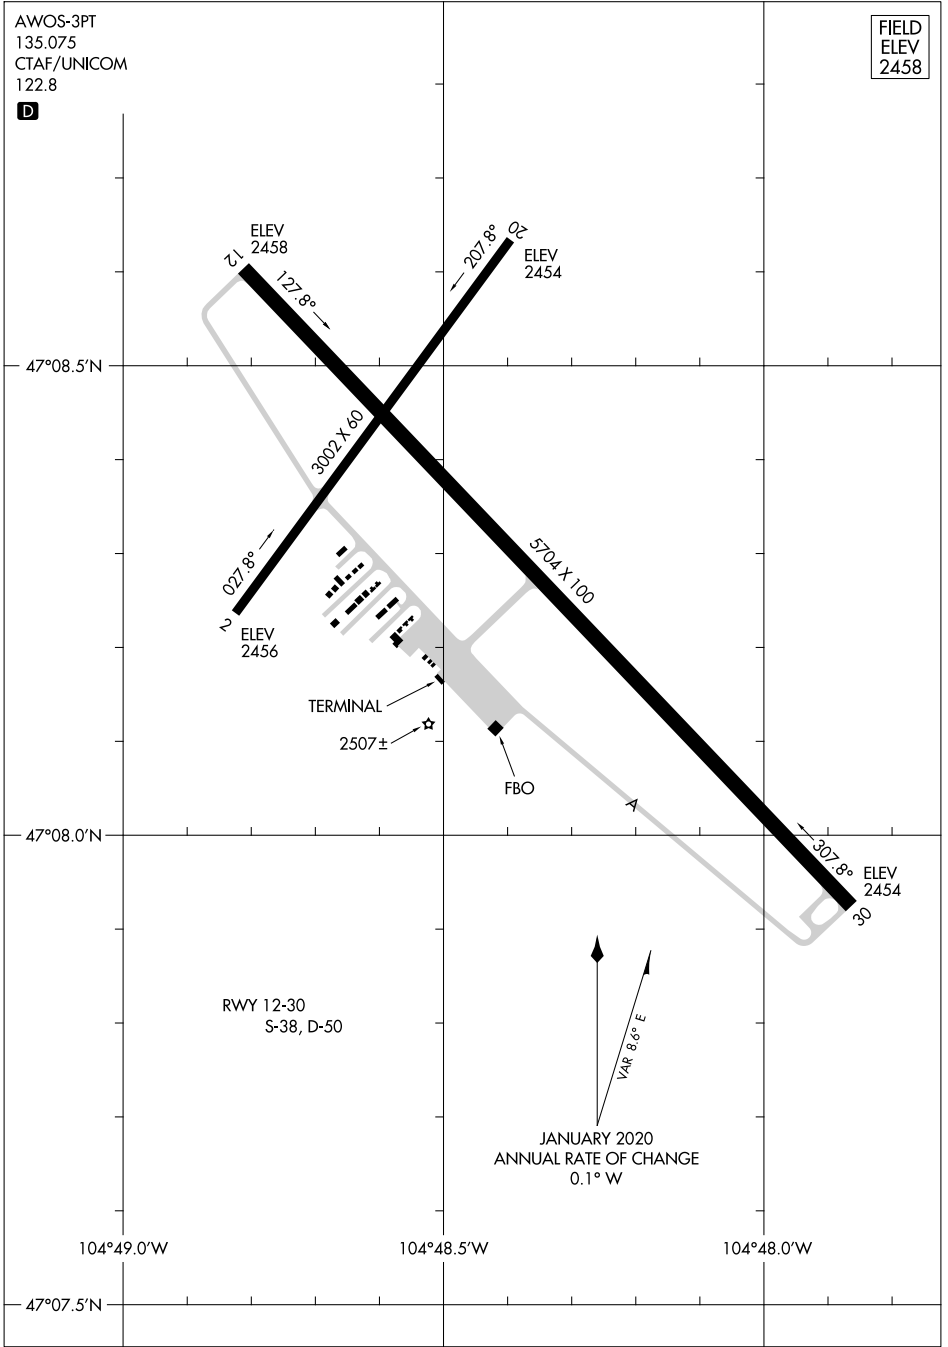

# AIRPORT DIAGRAM

AL-6078 (FAA)

DAWSON COMMUNITY (G<sup>D</sup>V)  
GLENDDIVE, MONTANA

AWOS-3PT  
135.075  
CTAF/UNICOM  
122.8

FIELD  
ELEV  
2458

NW-1, 08 AUG 2024 to 05 SEP 2024

NW-1, 08 AUG 2024 to 05 SEP 2024

# AIRPORT DIAGRAM

22083

GLENDDIVE, MONTANA  
DAWSON COMMUNITY (G<sup>D</sup>V)