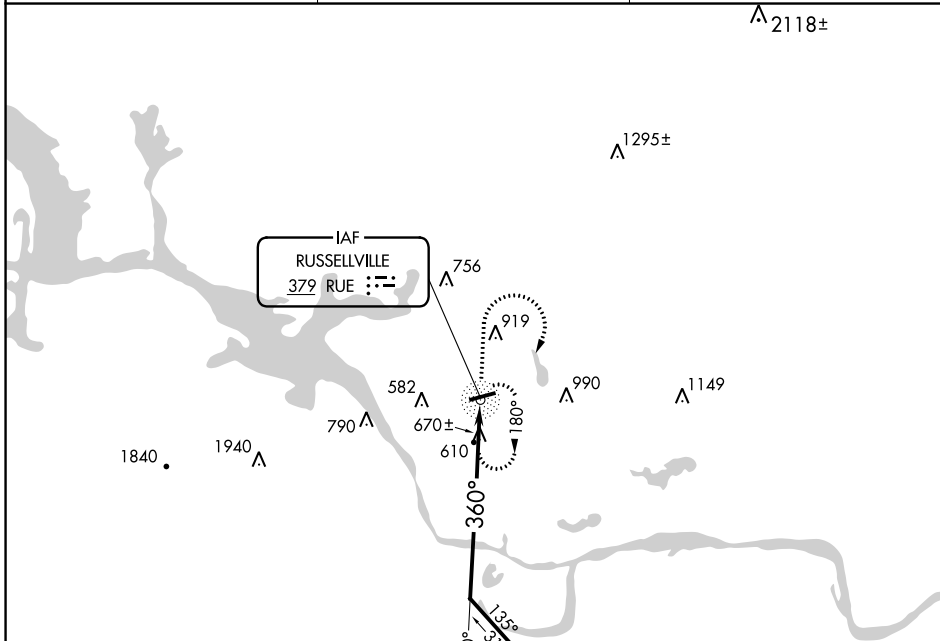

NDB RUE <b>379</b>	APP CRS <b>360°</b>	Rwy Idg TDZE Apt Elev <b>N/A</b> <b>N/A</b> <b>409</b>
-----------------------	------------------------	---

# NDB-A

RUSSELLVILLE RGNL (RUE)

	MISSED APPROACH: Climb to 3000 then right turn direct RUE NDB and hold.
--	---

ASOS <b>132.475</b>	MEMPHIS CENTER <b>128.475 377.15</b>	UNICOM <b>122.7 (CTAF)</b>
------------------------	---	-------------------------------

# NDB-A

SC-1, 08 AUG 2024 to 05 SEP 2024

SC-1, 08 AUG 2024 to 05 SEP 2024