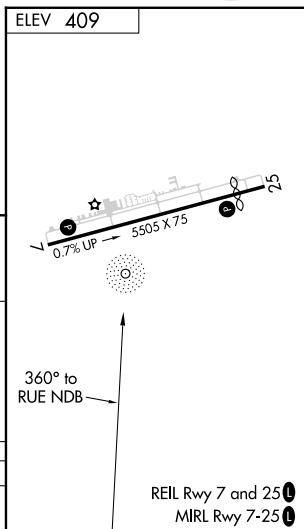

NDB RUE <b>379</b>	APP CRS <b>360°</b>	Rwy Idg TDZE Apt Elev <b>N/A</b> <b>N/A</b> <b>409</b>
-----------------------	------------------------	---

# NDB-A

RUSSELLVILLE RGNL (RUE)

	MISSED APPROACH: Climb to 3000 then right turn direct RUE NDB and hold.
--	---

ASOS <b>132.475</b>	MEMPHIS CENTER <b>128.475 377.15</b>	UNICOM <b>122.7 (CTAF)</b>
------------------------	---	-------------------------------

Remain within 10 NM	RUE NDB	
	180°	360°
2500		

CATEGORY	A	B	C	D
CIRCLING	1 240-1¼	831 (900-1¼)	1 340-2¾ 931 (1000-2¾)	1400-3 991 (1000-3)