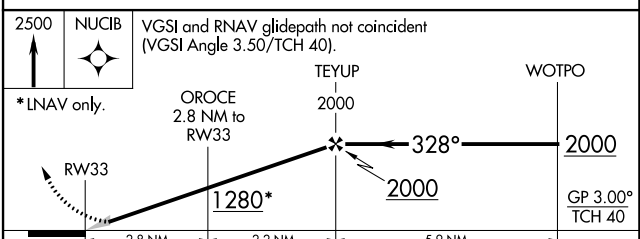

CATEGORY	A	B	C	D
LPV DA	642-1	275 (300-1)	NA	
LNNAV/VNAV DA	642-1	275 (300-1)	NA	
LNNAV MDA	880-1	513 (600-1)	NA	

SC-5, 08 AUG 2024 to 05 SEP 2024

SC-5, 08 AUG 2024 to 05 SEP 2024