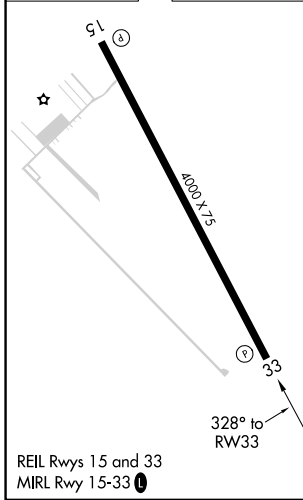

CATEGORY	A	B	C	D
LPV DA	642-1	275 (300-1)	NA	
LNNAV/VNAV DA	642-1	275 (300-1)	NA	
LNNAV MDA	880-1	513 (600-1)	NA	

SC-5, 08 AUG 2024 to 05 SEP 2024

SC-5, 08 AUG 2024 to 05 SEP 2024