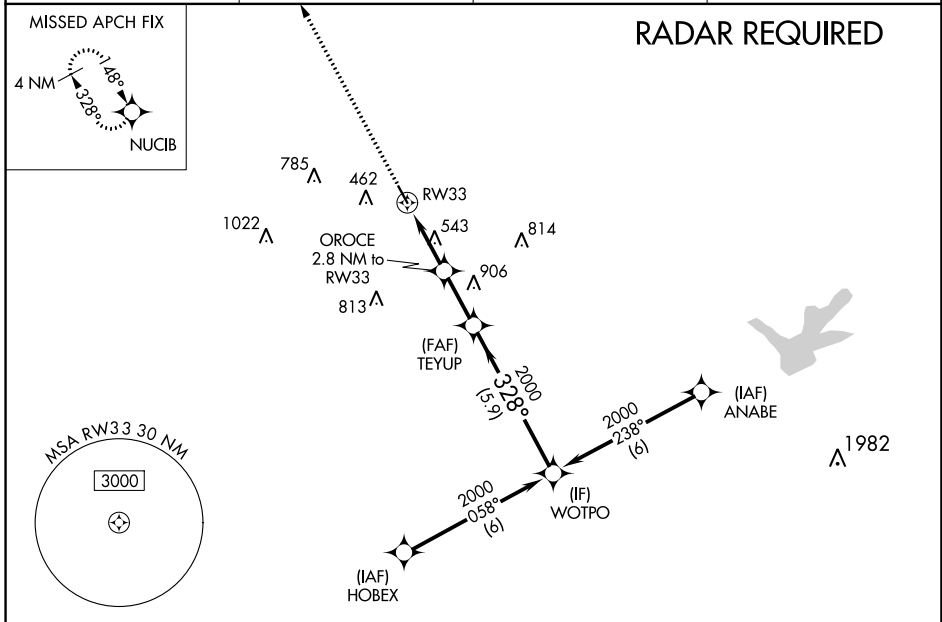

WAAS CH 70603 W33A	APP CRS 328°	Rwy Idg TDZE Apt Elev	4000 367 367
---------------------------------	------------------------	-----------------------------	---

RNAV (GPS) RWY 33

COULTER FLD (CFD)

RNP APCH.
 ⚠️ NA Baro-VNAV NA. Use College Station altimeter setting; when not received, use Caldwell altimeter setting and increase all DA 31 feet and all MDA 40 feet.

MISSED APPROACH: Climb to 2500 direct NUCIB and hold.

AWOS-3PT 125.975	CLL ASOS 126.85	HOUSTON APP CON 134.3 360.85	UNICOM 123.0 (CTAF) 0
----------------------------	---------------------------	--	---------------------------------

ELEV 367	TDZE 367
-----------------	-----------------

CATEGORY	A	B	C	D
LPV DA	642-1	275 (300-1)	NA	
LNNAV/VNAV DA	642-1	275 (300-1)	NA	
LNNAV MDA	880-1	513 (600-1)	NA	

SC-5, 08 AUG 2024 to 05 SEP 2024

SC-5, 08 AUG 2024 to 05 SEP 2024