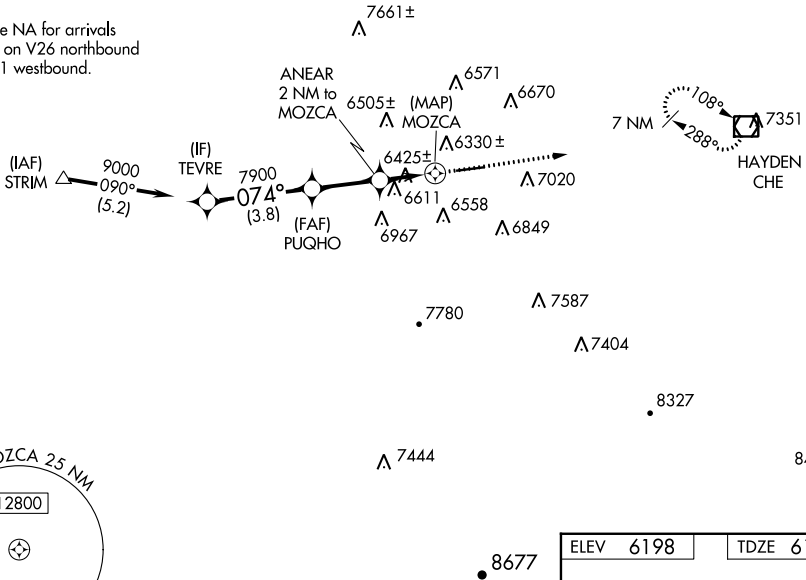

WAAS CH 61341 W07A	APP CRS 074°	Rwy Idg TDZE Apt Elev	5606 6193 6198
--	------------------------	-----------------------------	---

RNAV (GPS) RWY 7

CRAIG-MOFFAT (CAG)

RNP APCH.

Circling NA for Cat D south of Rwy 7-25.
 Rwy 7 helicopter visibility reduction below 3/4 SM NA.
 Circling Rwy 25 NA at night.
 -31°C

MISSED APPROACH: Climb to 10000 direct
 CHE VOR/DME and hold, continue climb-
 in-hold to 10000.

ASOS 135.425	DENVER CENTER 120.475 235.975	UNICOM 122.8 (CTAF)
------------------------	---	-------------------------------

Procedure NA for arrivals at STRIM on V26 northbound and V101 westbound.

SW-1, 08 AUG 2024 to 05 SEP 2024

SW-1, 08 AUG 2024 to 05 SEP 2024

ELEV 6198	TDZE 6193
-----------	-----------

CATEGORY	A	B	C	D
LP MDA	6800-1	607 (700-1)	6800-1 3/4	607 (700-1 3/4)
LNNAV MDA	6880-1	687 (700-1)	6880-2	687 (700-2)
CIRCLING	7180-1 1/4 982 (1000-1 1/4)	7320-1 1/2 1122 (1200-1 1/2)	7720-3	1522 (1600-3)

REIL Rwys 7 and 25
 MRL Rwy 7-25