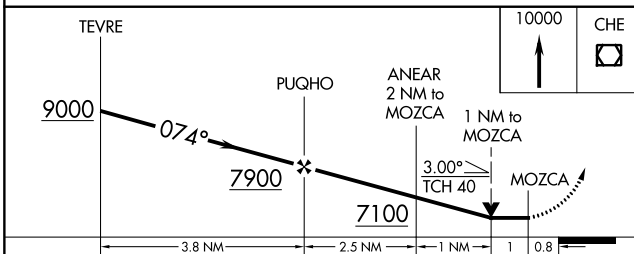

MISSED APPROACH: Climb to 10000 direct
 CHE VOR/DME and hold, continue climb-
 in-hold to 10000.

ASOS 135.425	DENVER CENTER 120.475 235.975	UNICOM 122.8 (CTAF)
------------------------	---	-------------------------------

Procedure NA for arrivals at STRIM on V26 northbound and V101 westbound.

SW-1, 08 AUG 2024 to 05 SEP 2024

SW-1, 08 AUG 2024 to 05 SEP 2024

ELEV 6198	TDZE 6193
-----------	-----------

CATEGORY	A	B	C	D
LP MDA	6800-1	607 (700-1)	6800-1 3/4	607 (700-1 3/4)
LNNAV MDA	6880-1	687 (700-1)	6880-2	687 (700-2)
CIRCLING	7180-1 1/4 982 (1000-1 1/4)	7320-1 1/2 1122 (1200-1 1/2)	7720-3	1522 (1600-3)