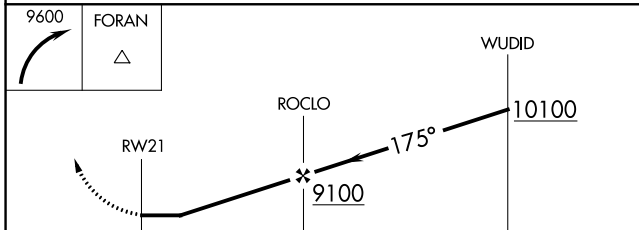

APP CRS 175°	Rwy Idg TDZE Apt Elev	N/A N/A 6742
------------------------	-----------------------------	---

RNAV (GPS)-B

WINDOW ROCK (R,Q,E)

RNP APCH.	MISSED APPROACH: Climbing right turn to 9600 direct FORAN and hold.
Circling Rwy 21 NA at night.	

ASOS 118.325	ALBUQUERQUE CENTER 124.325 288.25	UNICOM 122.8 (CTAF)
------------------------	---	-------------------------------

CATEGORY	A	B	C	D
CIRCLING	7740-1¼ 998 (1000-1¼)	7740-1½ 998 (1000-1½)	7780-3 1038 (1100-3)	8080-3 1338 (1400-3)