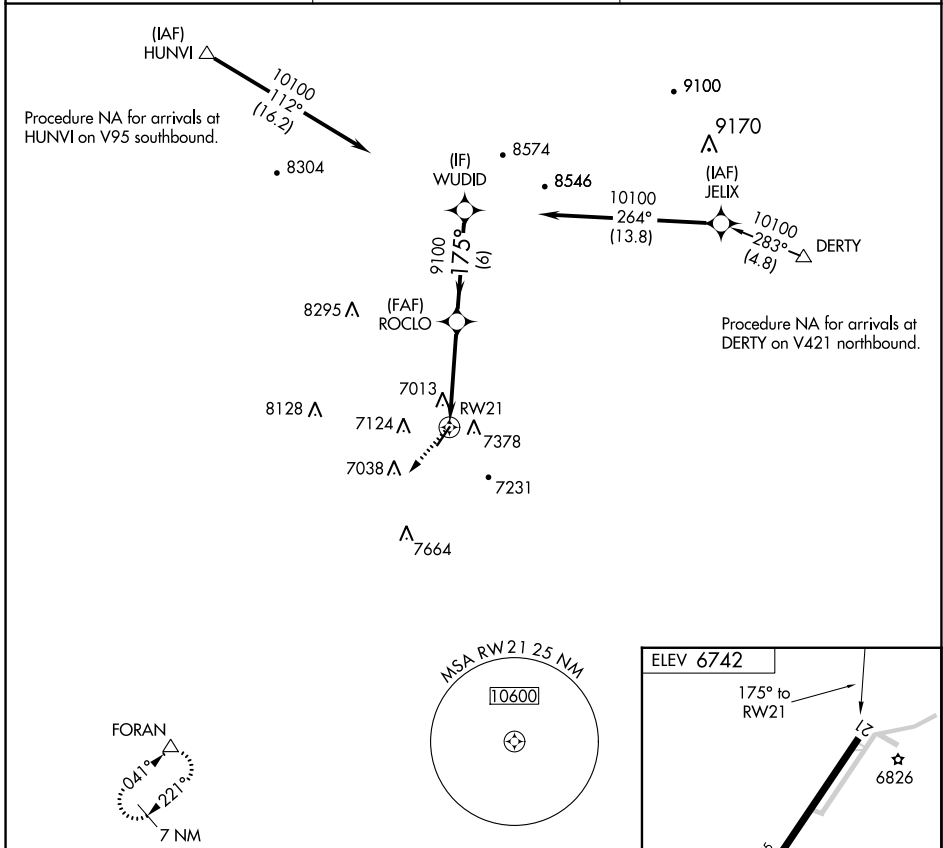

APP CRS 175°	Rwy Idg TDZE Apt Elev	N/A N/A 6742
------------------------	-----------------------------	---

RNAV (GPS)-B

WINDOW ROCK (R,Q,E)

RNP APCH.	MISSED APPROACH: Climbing right turn to 9600 direct FORAN and hold.
Circling Rwy 21 NA at night.	

ASOS 118.325	ALBUQUERQUE CENTER 124.325 288.25	UNICOM 122.8 (CTAF)
------------------------	---	-------------------------------

CATEGORY	A	B	C	D
CIRCLING	7740-1¼ 998 (1000-1¼)	7740-1½ 998 (1000-1½)	7780-3 1038 (1100-3)	8080-3 1338 (1400-3)

REIL Rwy 3 and 21
MIRL Rwy 3-21

SW-4, 08 AUG 2024 to 05 SEP 2024

SW-4, 08 AUG 2024 to 05 SEP 2024