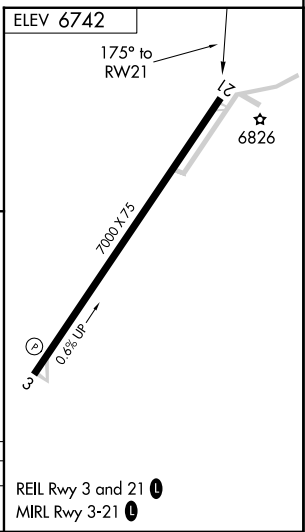

APP CRS 175°	Rwy Idg TDZE Apt Elev	N/A N/A 6742
------------------------	-----------------------------	---

RNAV (GPS)-B

WINDOW ROCK (R,Q,E)

RNP APCH.	MISSED APPROACH: Climbing right turn to 9600 direct FORAN and hold.
Circling Rwy 21 NA at night.	

ASOS 118.325	ALBUQUERQUE CENTER 124.325 288.25	UNICOM 122.8 (CTAF)
------------------------	---	-------------------------------

CATEGORY	A	B	C	D
CIRCLING	7740-1¼ 998 (1000-1¼)	7740-1½ 998 (1000-1½)	7780-3 1038 (1100-3)	8080-3 1338 (1400-3)