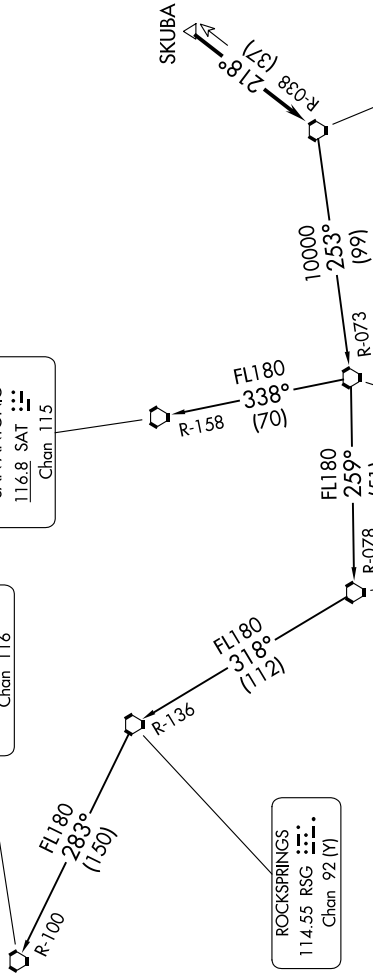

PALACIOS THREE DEPARTURE

**TOP ALTITUDE:
ASSIGNED BY ATC**

SC-5, 08 AUG 2024 to 05 SEP 2024

RADAR and DME required.

TAKEOFF MINIMUMS
Rwys 17, 35: NA - Environmental.
Rwys 12, 30: Standard.

CINC DEL
121.15
CTAF
122.9
HOUSTON DEP CON
134.45 284.0

FORT STOCKTON
116.9 FST
Chan 116

SAN ANTONIO
116.8 SAT
Chan 115

ROCKSPRINGS
114.55 RSG
Chan 92 (Y)

COTUILA
115.8 COT
Chan 105

THREE RIVERS
111.4 TRX
Chan 51

PALACIOS
117.3 PSX
Chan 120

(CONTINUED ON FOLLOWING PAGE)

NOTE: Chart not to scale.

SC-5, 08 AUG 2024 to 05 SEP 2024

PALACIOS THREE DEPARTURE