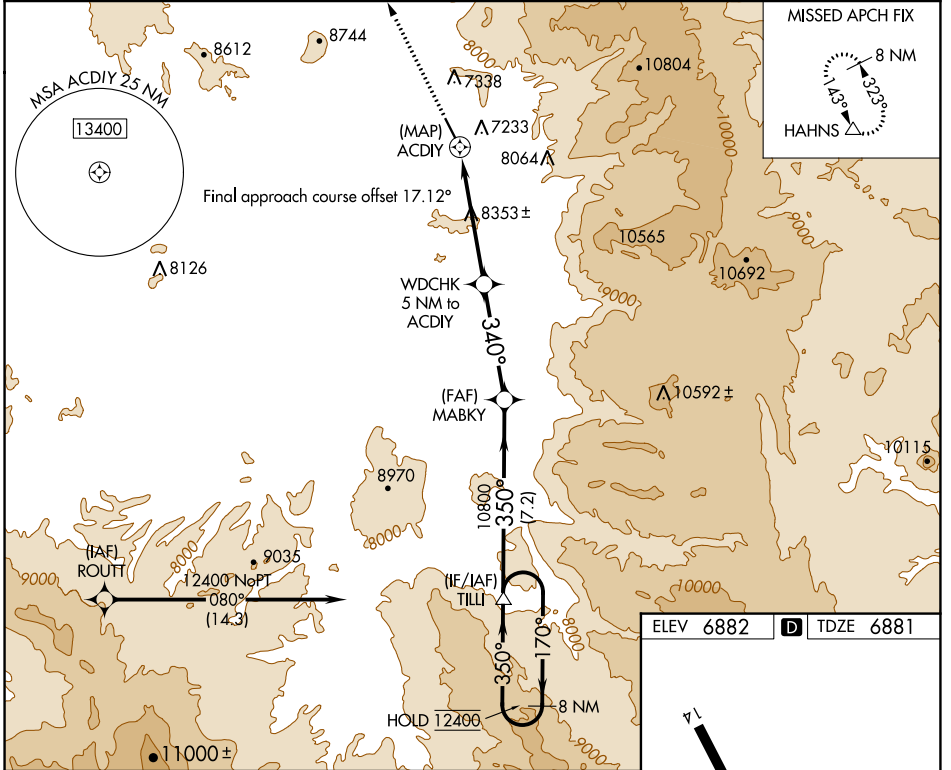

APP CRS	Rwy Idg	3852
340°	TDZE	6881
	Apt Elev	6882

RNAV (GPS) Z RWY 32

STEAMBOAT SPRINGS/BOB ADAMS FLD (SBS)

RNP APCH - GPS.

⚠ Circling NA northeast of Rwy 14-32. Rwy 32 helicopter visibility reduction below 1 SM NA. Rwy 32 Straight-in minimums NA at night. Circling Rwy 32 NA at night.

⚠ -26°C

MISSED APPROACH: Climb to 13600 direct HAHNS and hold, continue climb-in-hold to 13600.

AWOS-3 118.325	DENVER CENTER 120.475 235.975	UNICOM 122.8 (CTAF)
--------------------------	---	-------------------------------

SW-1, 08 AUG 2024 to 05 SEP 2024

SW-1, 08 AUG 2024 to 05 SEP 2024

ELEV 6882	D TDZE 6881
-----------	--------------------

CATEGORY	A	B	C	D
LNVA MDA	9100-1¼ 2219 (2300-1¼)	9100-1½ 2219 (2300-1½)		NA
C CIRCLING	9100-1¼ 2218 (2300-1¼)	9100-1½ 2218 (2300-1½)		NA