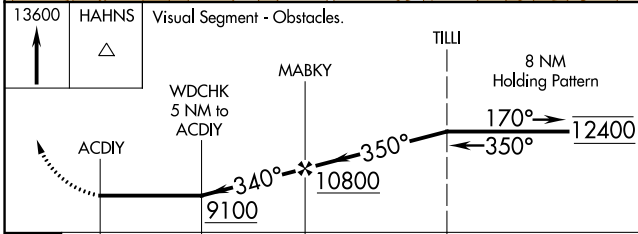

APP CRS	Rwy Idg	3852
340°	TDZE	6881
	Apt Elev	6882

RNAV (GPS) Z RWY 32

STEAMBOAT SPRINGS/BOB ADAMS FLD (SBS)

RNP APCH - GPS.

⚠ Circling NA northeast of Rwy 14-32. Rwy 32 helicopter visibility reduction below 1 SM NA. Rwy 32 Straight-in minimums NA at night. Circling Rwy 32 NA at night.

⚠ -26°C

MISSED APPROACH: Climb to 13600 direct HAHNS and hold, continue climb-in-hold to 13600.

AWOS-3 118.325	DENVER CENTER 120.475 235.975	UNICOM 122.8 (CTAF)
--------------------------	---	-------------------------------

SW-1, 08 AUG 2024 to 05 SEP 2024

SW-1, 08 AUG 2024 to 05 SEP 2024

ELEV 6882	D TDZE 6881
-----------	--------------------

CATEGORY	A	B	C	D
LNVA MDA	9100-1¼ 2219 (2300-1¼)	9100-1½ 2219 (2300-1½)		NA
C CIRCLING	9100-1¼ 2218 (2300-1¼)	9100-1½ 2218 (2300-1½)		NA