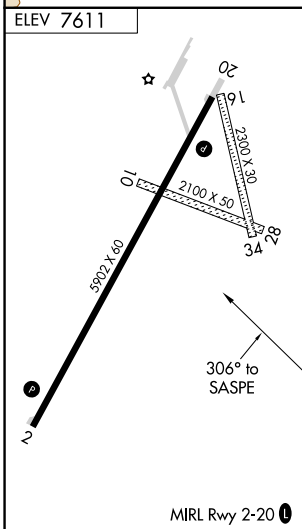

APP CRS 306°	Rwy Idg TDZE Apt Elev	N/A N/A 7611
------------------------	-----------------------------	---

RNAV (GPS)-B

MONTE VISTA MUNI (MVI)

NA DME/DME RNP-0.3 NA.
Use Alamosa altimeter setting.
Circling NA to Rwys 10, 28, 16, and 34.

MISSED APPROACH: Climbing right turn to 11600 direct ALS VORTAC and hold.

ALS AWOS-3
135.175

DENVER CENTER
128.375 379.95

UNICOM
122.8 (CTAF)

CATEGORY	A	B	C	D
CIRCLING	8080-1	469 (500-1)	8180-1½ 569 (600-1½)	8360-2½ 749 (800-2½)

SW-1, 08 AUG 2024 to 05 SEP 2024

SW-1, 08 AUG 2024 to 05 SEP 2024