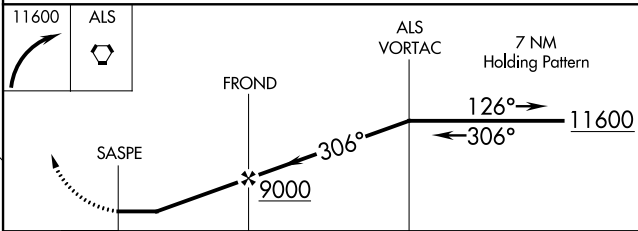

APP CRS 306°	Rwy Idg TDZE Apt Elev	N/A N/A 7611
------------------------	-----------------------------	---

RNAV (GPS)-B

MONTE VISTA MUNI (MVI)

NA DME/DME RNP-0.3 NA.
Use Alamosa altimeter setting.
Circling NA to Rwys 10, 28, 16, and 34.

MISSED APPROACH: Climbing right turn to 11600 direct ALS VORTAC and hold.

ALS AWOS-3
135.175

DENVER CENTER
128.375 379.95

UNICOM
122.8 (CTAF)

CATEGORY	A	B	C	D
CIRCLING	8080-1	469 (500-1)	8180-1½ 569 (600-1½)	8360-2½ 749 (800-2½)