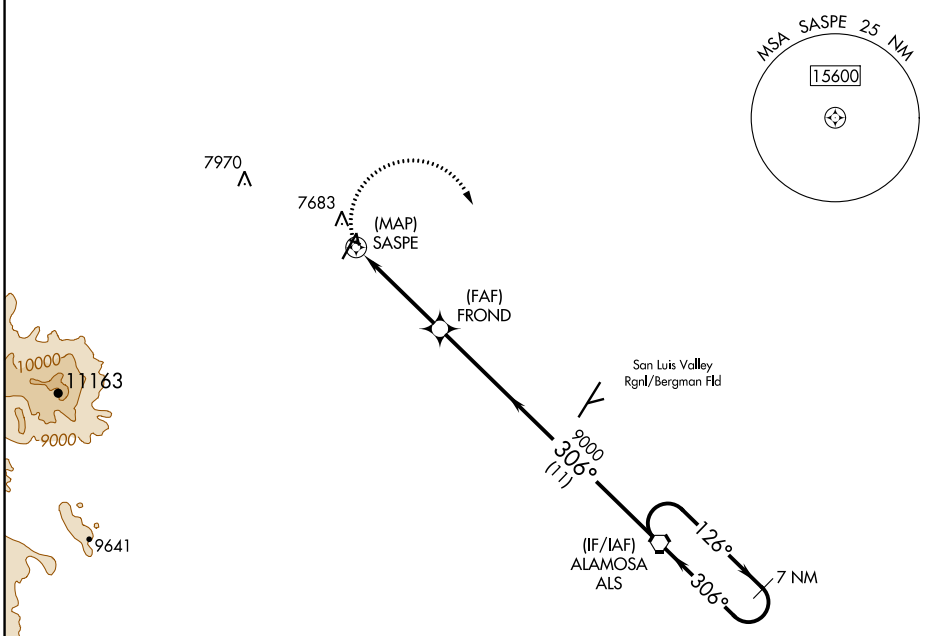

APP CRS 306°	Rwy Idg TDZE Apt Elev	N/A N/A 7611
------------------------	-----------------------------	---

RNAV (GPS)-B

MONTE VISTA MUNI (MVI)

NA DME/DME RNP-0.3 NA.
Use Alamosa altimeter setting.
Circling NA to Rwys 10, 28, 16, and 34.

MISSED APPROACH: Climbing right turn to 11600 direct ALS VORTAC and hold.

ALS AWOS-3
135.175

DENVER CENTER
128.375 379.95

UNICOM
122.8 (CTAF)

CATEGORY	A	B	C	D
CIRCLING	8080-1	469 (500-1)	8180-1½ 569 (600-1½)	8360-2½ 749 (800-2½)

SW-1, 08 AUG 2024 to 05 SEP 2024

SW-1, 08 AUG 2024 to 05 SEP 2024