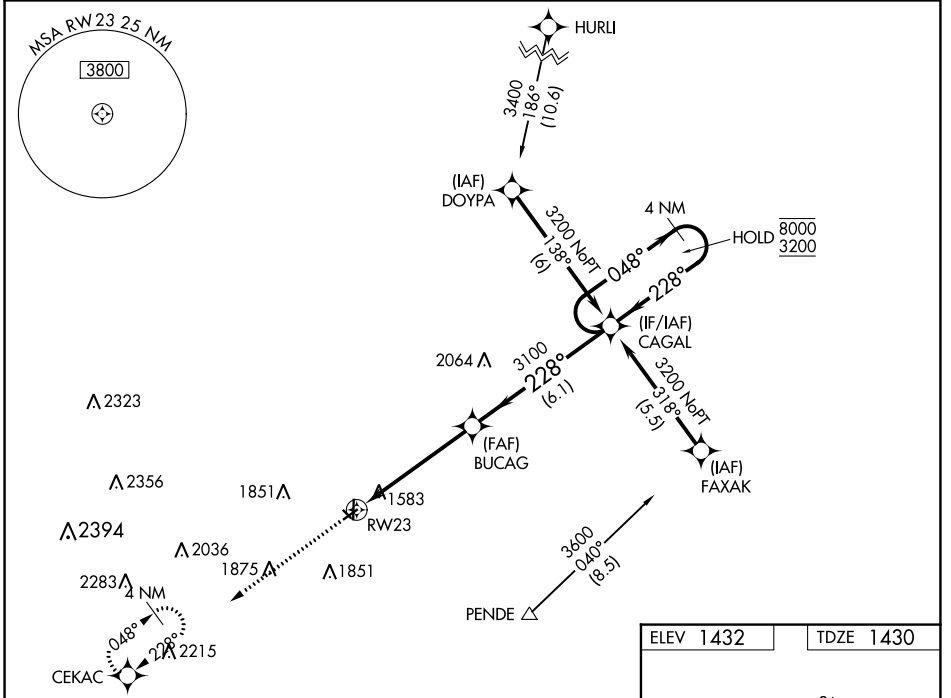

WAAS CH 82523 W23A	APP CRS 228°	Rwy Idg 3406 TDZE 1430 Apt Elev 1432
--	------------------------	---

RNAV (GPS) RWY 23

WAYNE MUNI/STAN MORRIS FLD (L.C.G)

RNP APCH.	MISSED APPROACH: Climb to 3400 direct CEKAC and hold.
-----------	---

AWOS-3 120.125	SIoux CITY APP CON * 124.6 307.0	UNICOM 122.8 (CTAF) 1
--------------------------	--	---------------------------------

CATEGORY	A	B	C	D
LPV DA	1866-1½	436 (500-1½)		NA
LNAV/VNAV DA	1869-1½	439 (500-1½)		NA
LNAV MDA	1940-1	510 (600-1)		NA
CIRCLING	2000-1	568 (600-1)		NA

NC-2, 08 AUG 2024 to 05 SEP 2024

NC-2, 08 AUG 2024 to 05 SEP 2024