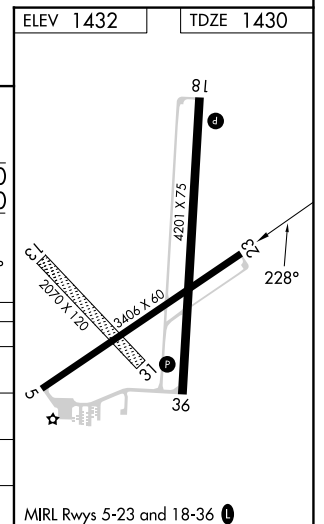

WAAS CH 82523 W23A	APP CRS 228°	Rwy Idg 3406 TDZE 1430 Apt Elev 1432

RNAV (GPS) RWY 23

WAYNE MUNI/STAN MORRIS FLD (L.C.G)

RNP APCH.	MISSED APPROACH: Climb to 3400 direct CEKAC and hold.

AWOS-3 120.125	SIoux CITY APP CON * 124.6 307.0	UNICOM 122.8 (CTAF) 1

CATEGORY	A	B	C	D
LPV DA	1866-1½	436 (500-1½)		NA
LNAV/VNAV DA	1869-1½	439 (500-1½)		NA
LNAV MDA	1940-1	510 (600-1)		NA
CIRCLING	2000-1	568 (600-1)		NA

NC-2, 08 AUG 2024 to 05 SEP 2024

NC-2, 08 AUG 2024 to 05 SEP 2024