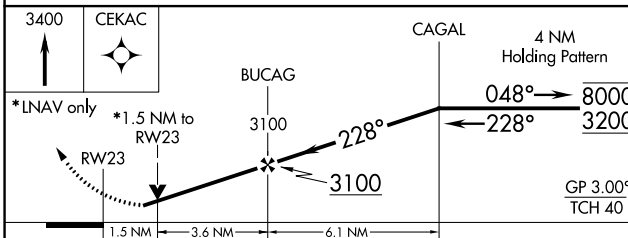

WAAS CH 82523 W23A	APP CRS 228°	Rwy Idg 3406 TDZE 1430 Apt Elev 1432
--	------------------------	---

RNAV (GPS) RWY 23

WAYNE MUNI/STAN MORRIS FLD (L.C.G)

RNP APCH.	MISSED APPROACH: Climb to 3400 direct CEKAC and hold.
-----------	---

AWOS-3 120.125	SIoux CITY APP CON * 124.6 307.0	UNICOM 122.8 (CTAF) 1
--------------------------	--	---------------------------------

CATEGORY	A	B	C	D
LPV DA	1866-1½	436 (500-1½)		NA
LNAV/VNAV DA	1869-1½	439 (500-1½)		NA
LNAV MDA	1940-1	510 (600-1)		NA
CIRCLING	2000-1	568 (600-1)		NA