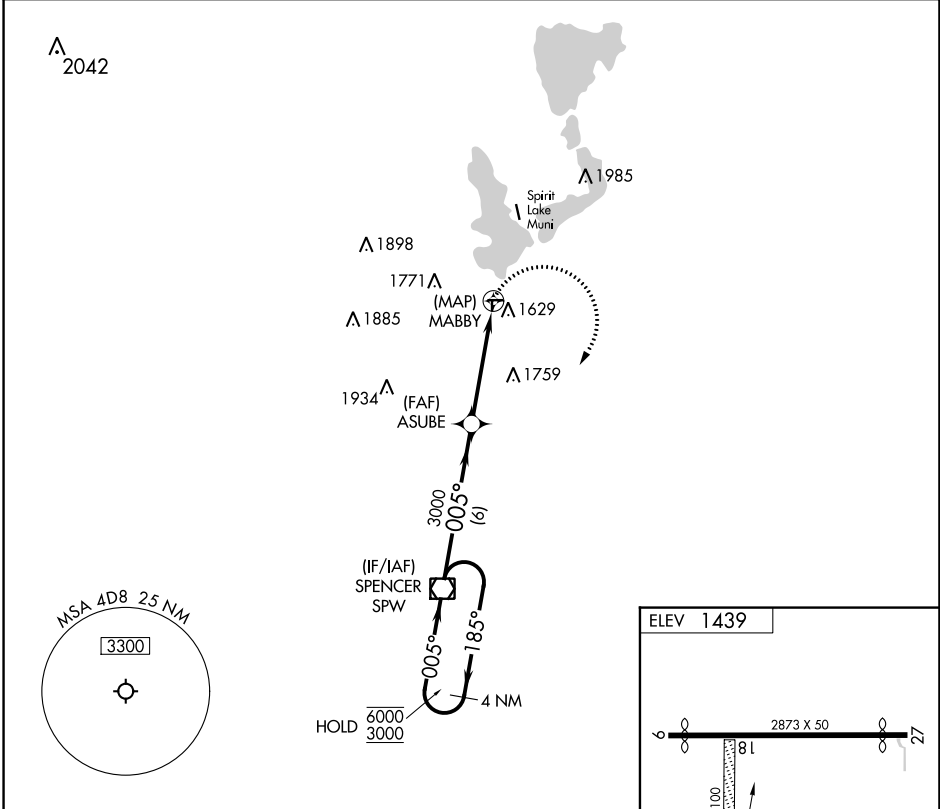

APP CRS 005°	Rwy Idg TDZE Apt Elev	N/A N/A 1439
------------------------	-----------------------------	---

RNAV (GPS)-B

FULLER (4D8)

RNP APCH.

NA Circling NA to Rwys 18 and 36. Procedure NA at night. Use Spencer altimeter setting, when not received, use Estherville altimeter setting and increase all MDA 40 feet.

MISSED APPROACH: Climbing right turn to 3000 direct SPW VOR/DME and hold.

SPW ASOS
126.625

MINNEAPOLIS CENTER
127.75 257.7

CTAF
122.9

NC-3, 08 AUG 2024 to 05 SEP 2024

NC-3, 08 AUG 2024 to 05 SEP 2024

CATEGORY	A	B	C	D
CIRCLING	2100-1	661 (700-1)	NA	