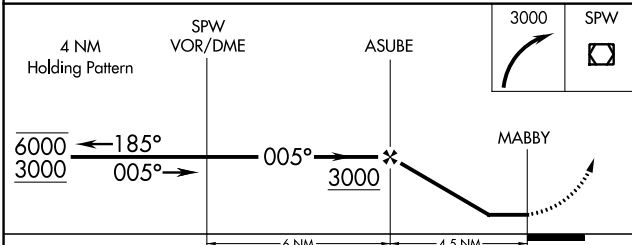

MISSED APPROACH: Climbing right turn to 3000 direct SPW VOR/DME and hold.

SPW ASOS
126.625

MINNEAPOLIS CENTER
127.75 257.7

CTAF
122.9

NC-3, 08 AUG 2024 to 05 SEP 2024

NC-3, 08 AUG 2024 to 05 SEP 2024

CATEGORY	A	B	C	D
CIRCLING	2100-1	661 (700-1)	NA	