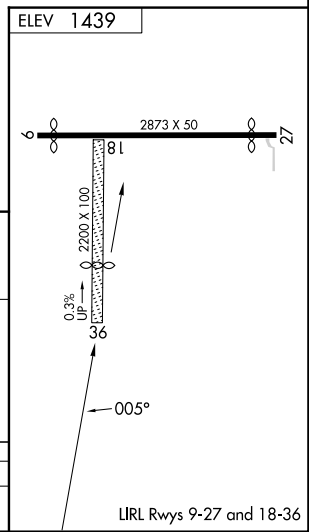

APP CRS 005°	Rwy Idg TDZE Apt Elev	N/A N/A 1439
------------------------	-----------------------------	---

RNAV (GPS)-B

FULLER (4D8)

RNP APCH.

NA Circling NA to Rwys 18 and 36. Procedure NA at night. Use Spencer altimeter setting, when not received, use Estherville altimeter setting and increase all MDA 40 feet.

MISSED APPROACH: Climbing right turn to 3000 direct SPW VOR/DME and hold.

SPW ASOS
126.625

MINNEAPOLIS CENTER
127.75 257.7

CTAF
122.9

NC-3, 08 AUG 2024 to 05 SEP 2024

NC-3, 08 AUG 2024 to 05 SEP 2024

CATEGORY	A	B	C	D
CIRCLING	2100-1	661 (700-1)	NA	