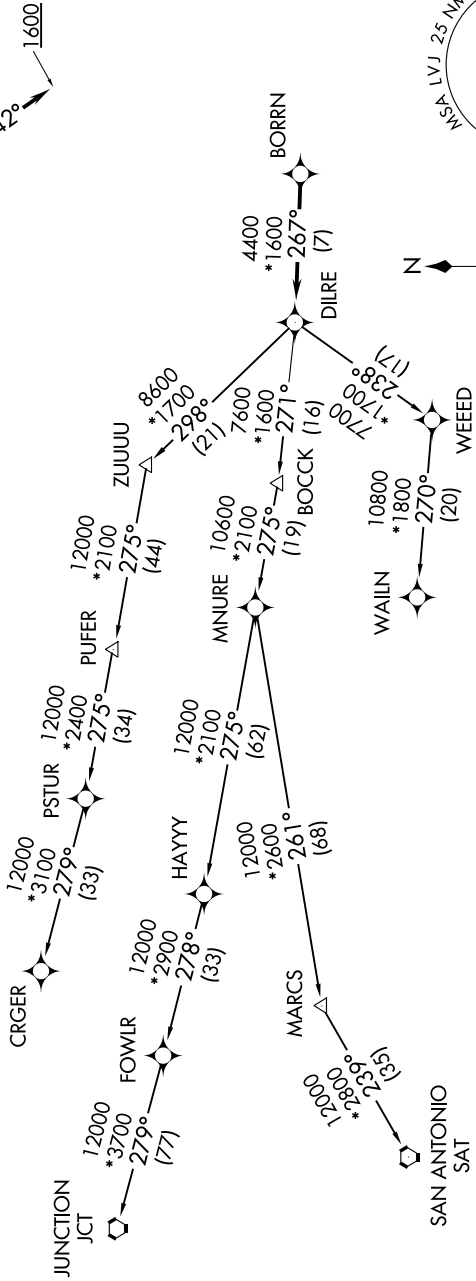

BORRN SIX DEPARTURE (RNAV)

SC-5, 08 AUG 2024 to 05 SEP 2024

ASOS  
118.525  
CTAF  
122.725  
CLNC DEL  
124.0

HOUSTON DEP CON  
134.45 284.0

RNAV 1 - DME/DME/IRU or GPS.  
RADAR required.

TAKEOFF MINIMUMS

Rwys 14, 32: Standard with minimum climb of 500'/NM to 560.

NOTE: Chart not to scale.

NOTE: CRGR-TRANSITION ATC assigned only for aircraft departing 54T, AXH, EFD, GLS, HPY, IWS, LBX, LVJ, SGR, TME, T00, T41.

(NARRATIVE ON FOLLOWING PAGE)

BORRN SIX DEPARTURE (RNAV)