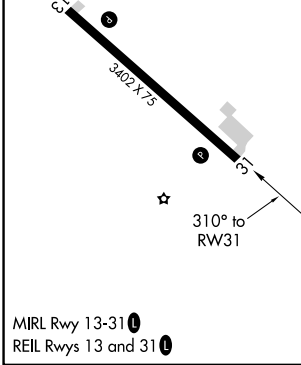

APP CRS	Rwy Idg	<b>3402</b>
<b>310°</b>	TDZE	<b>1073</b>
	Apt Elev	<b>1073</b>

# RNAV (GPS) RWY 31

SPRINGFIELD MUNI (D42)

RNP APCH.	MISSED APPROACH: Climb to 2900 direct ZIVLO and hold.
<b>NA</b>	Use Redwood Falls altimeter setting.

RWF ASOS <b>126.575</b>	MINNEAPOLIS CENTER <b>127.1 290.2</b>	UNICOM <b>122.8 (CTAF) 0</b>
----------------------------	--	---------------------------------

CATEGORY	A	B	C	D
LNAV MDA	1500-1	427 (500-1)	1500-1¼ 427 (500-1¼)	NA
<b>C</b> CIRCLING	1660-1 587 (600-1)	1820-1 747 (800-1)	1820-2¼ 747 (800-2¼)	NA

NC-1, 08 AUG 2024 to 05 SEP 2024

NC-1, 08 AUG 2024 to 05 SEP 2024