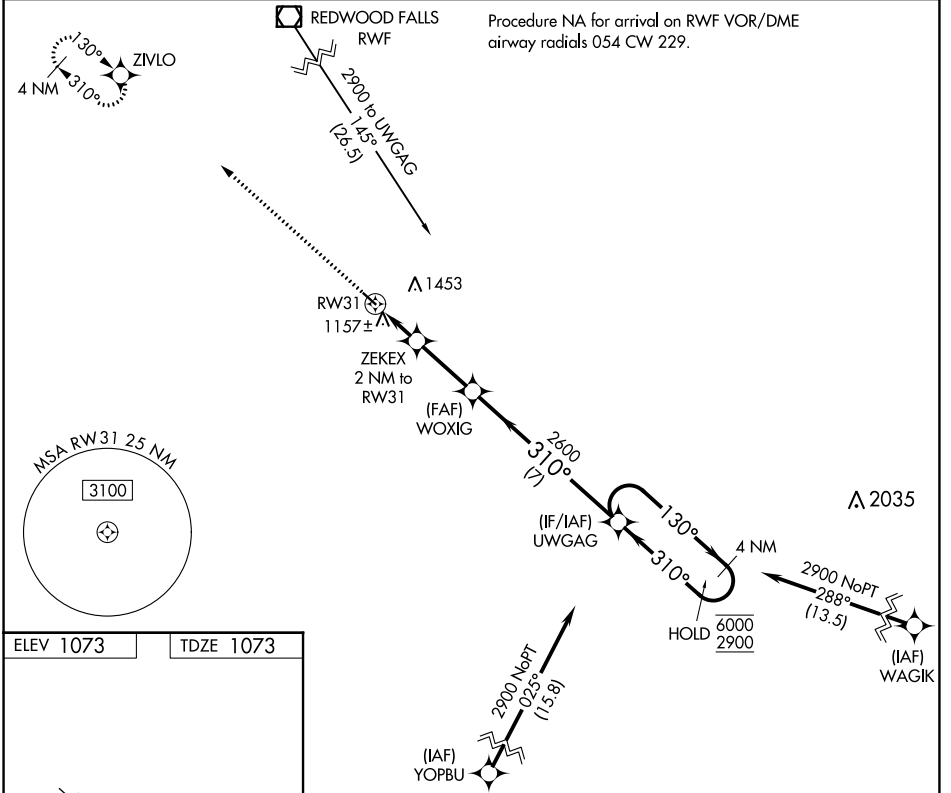

APP CRS	Rwy Idg	<b>3402</b>
<b>310°</b>	TDZE	<b>1073</b>
	Apt Elev	<b>1073</b>

# RNAV (GPS) RWY 31

SPRINGFIELD MUNI (D42)

RNP APCH.	MISSED APPROACH: Climb to 2900 direct ZIVLO and hold.
<b>NA</b>	Use Redwood Falls altimeter setting.

RWF ASOS <b>126.575</b>	MINNEAPOLIS CENTER <b>127.1 290.2</b>	UNICOM <b>122.8 (CTAF) 0</b>
----------------------------	--	---------------------------------

CATEGORY	A	B	C	D
LNAV MDA	1500-1	427 (500-1)	1500-1¼ 427 (500-1¼)	NA
<b>C</b> CIRCLING	1660-1 587 (600-1)	1820-1 747 (800-1)	1820-2¼ 747 (800-2¼)	NA

NC-1, 08 AUG 2024 to 05 SEP 2024

NC-1, 08 AUG 2024 to 05 SEP 2024