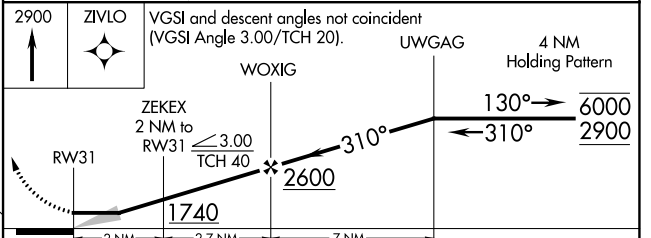

APP CRS	Rwy Idg	<b>3402</b>
<b>310°</b>	TDZE	<b>1073</b>
	Apt Elev	<b>1073</b>

# RNAV (GPS) RWY 31

SPRINGFIELD MUNI (D42)

RNP APCH.	MISSED APPROACH: Climb to 2900 direct ZIVLO and hold.
<b>NA</b>	Use Redwood Falls altimeter setting.

RWF ASOS <b>126.575</b>	MINNEAPOLIS CENTER <b>127.1 290.2</b>	UNICOM <b>122.8 (CTAF) 0</b>
----------------------------	--	---------------------------------