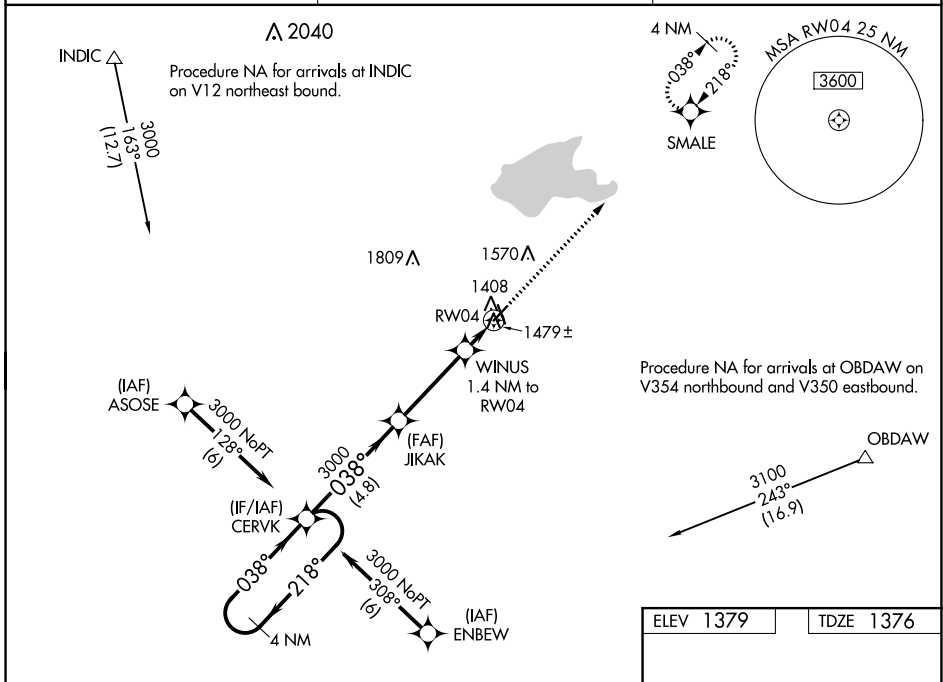

WAAS CH 99334 W04A	APP CRS 038°	Rwy ldg TDZE Apt Elev	4204 1376 1379
--	------------------------	-----------------------------	---

RNAV (GPS) RWY 4

EL DORADO/CAPT JACK THOMAS MEML (EQA)

NA For uncompensated Baro-VNAV systems, LNAV/VNAV NA below -17°C (2°F) or above 54°C (130°F). DME/DME RNP-0.3 NA. When local altimeter setting not received, use Colonel James Jabara altimeter setting and increase all DA 51 feet and all MDA 60 feet. Baro-VNAV NA when using Colonel James Jabara altimeter setting.

MISSED APPROACH: Climb to 3100 direct SMALE and hold.

AWOS-3P 120.875	WICHITA APP CON 134.8 269.1	UNICOM 122.8 (CTAF) 0
---------------------------	---------------------------------------	---------------------------------

CATEGORY	A	B	C	D
LPV DA	1576-1	200 (200-1)		NA
LNAV/VNAV DA	1626-1	250 (300-1)		NA
LNAV MDA	1740-1	364 (400-1)		NA
CIRCLING	1820-1 441 (500-1)	1960-1 581 (600-1)		NA

NC-2, 08 AUG 2024 to 05 SEP 2024

NC-2, 08 AUG 2024 to 05 SEP 2024