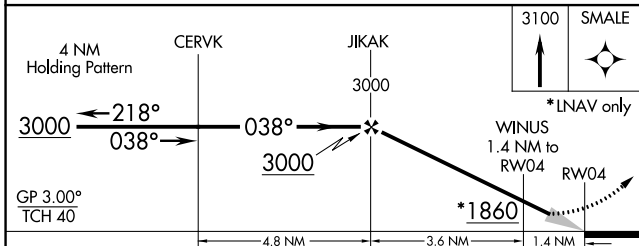

WAAS CH 99334 W04A	APP CRS 038°	Rwy ldg TDZE Apt Elev	4204 1376 1379
--	------------------------	-----------------------------	---

RNAV (GPS) RWY 4

EL DORADO/CAPT JACK THOMAS MEML (EQA)

NA For uncompensated Baro-VNAV systems, LNAV/VNAV NA below -17°C (2°F) or above 54°C (130°F). DME/DME RNP-0.3 NA. When local altimeter setting not received, use Colonel James Jabara altimeter setting and increase all DA 51 feet and all MDA 60 feet. Baro-VNAV NA when using Colonel James Jabara altimeter setting.

MISSED APPROACH: Climb to 3100 direct SMALE and hold.

AWOS-3P 120.875	WICHITA APP CON 134.8 269.1	UNICOM 122.8 (CTAF) 0
---------------------------	---------------------------------------	---------------------------------