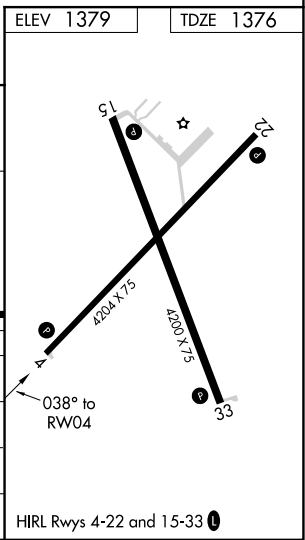

WAAS CH 99334 W04A	APP CRS 038°	Rwy ldg TDZE Apt Elev	4204 1376 1379
--	------------------------	-----------------------------	---

RNAV (GPS) RWY 4

EL DORADO/CAPT JACK THOMAS MEML (EQA)

NA For uncompensated Baro-VNAV systems, LNAV/VNAV NA below -17°C (2°F) or above 54°C (130°F). DME/DME RNP-0.3 NA. When local altimeter setting not received, use Colonel James Jabara altimeter setting and increase all DA 51 feet and all MDA 60 feet. Baro-VNAV NA when using Colonel James Jabara altimeter setting.

MISSED APPROACH: Climb to 3100 direct SMALE and hold.

AWOS-3P 120.875	WICHITA APP CON 134.8 269.1	UNICOM 122.8 (CTAF) 0
---------------------------	---------------------------------------	---------------------------------