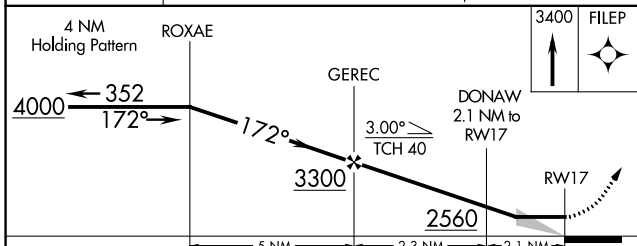

WAAS CH 93822 W17A	APP CRS 172°	Rwy Idg TDZE Apt Elev	3204 1870 1871

RNAV (GPS) RWY 17

WINTERS MUNI (77F')

RNP APCH.	MISSED APPROACH: Climb to 3400 direct FILEP and hold.
▼ Use Abilene altimeter setting. When not received, use Coleman altimeter setting and increase all MDA 20 feet. ▲ NA	

ABILENE APP CON 127.2 282.3	CTAF 122.9

CATEGORY	A	B	C	D
LP MDA	2480-1	610 (700-1)		NA
LNAV MDA	2480-1	610 (700-1)		NA

SC-3, 08 AUG 2024 to 05 SEP 2024

SC-3, 08 AUG 2024 to 05 SEP 2024