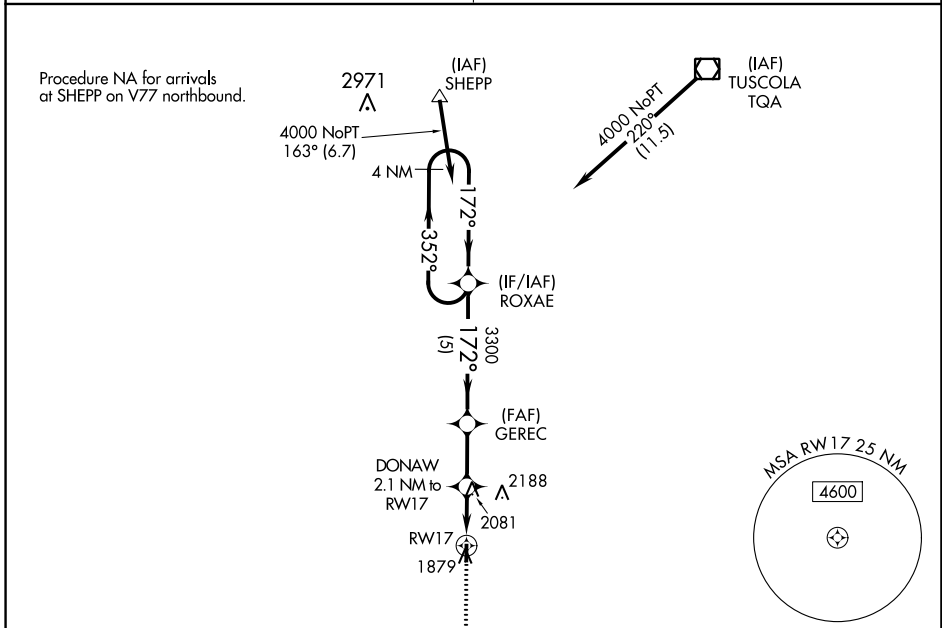

WAAS CH 93822 W17A	APP CRS 172°	Rwy Idg TDZE Apt Elev	3204 1870 1871

RNAV (GPS) RWY 17

WINTERS MUNI (77F')

RNP APCH.	MISSED APPROACH: Climb to 3400 direct FILEP and hold.
▼ Use Abilene altimeter setting. When not received, use Coleman altimeter setting and increase all MDA 20 feet. ▲ NA	

ABILENE APP CON 127.2 282.3	CTAF 122.9

CATEGORY	A	B	C	D
LP MDA	2480-1	610 (700-1)		NA
LNAV MDA	2480-1	610 (700-1)		NA

SC-3, 08 AUG 2024 to 05 SEP 2024

SC-3, 08 AUG 2024 to 05 SEP 2024