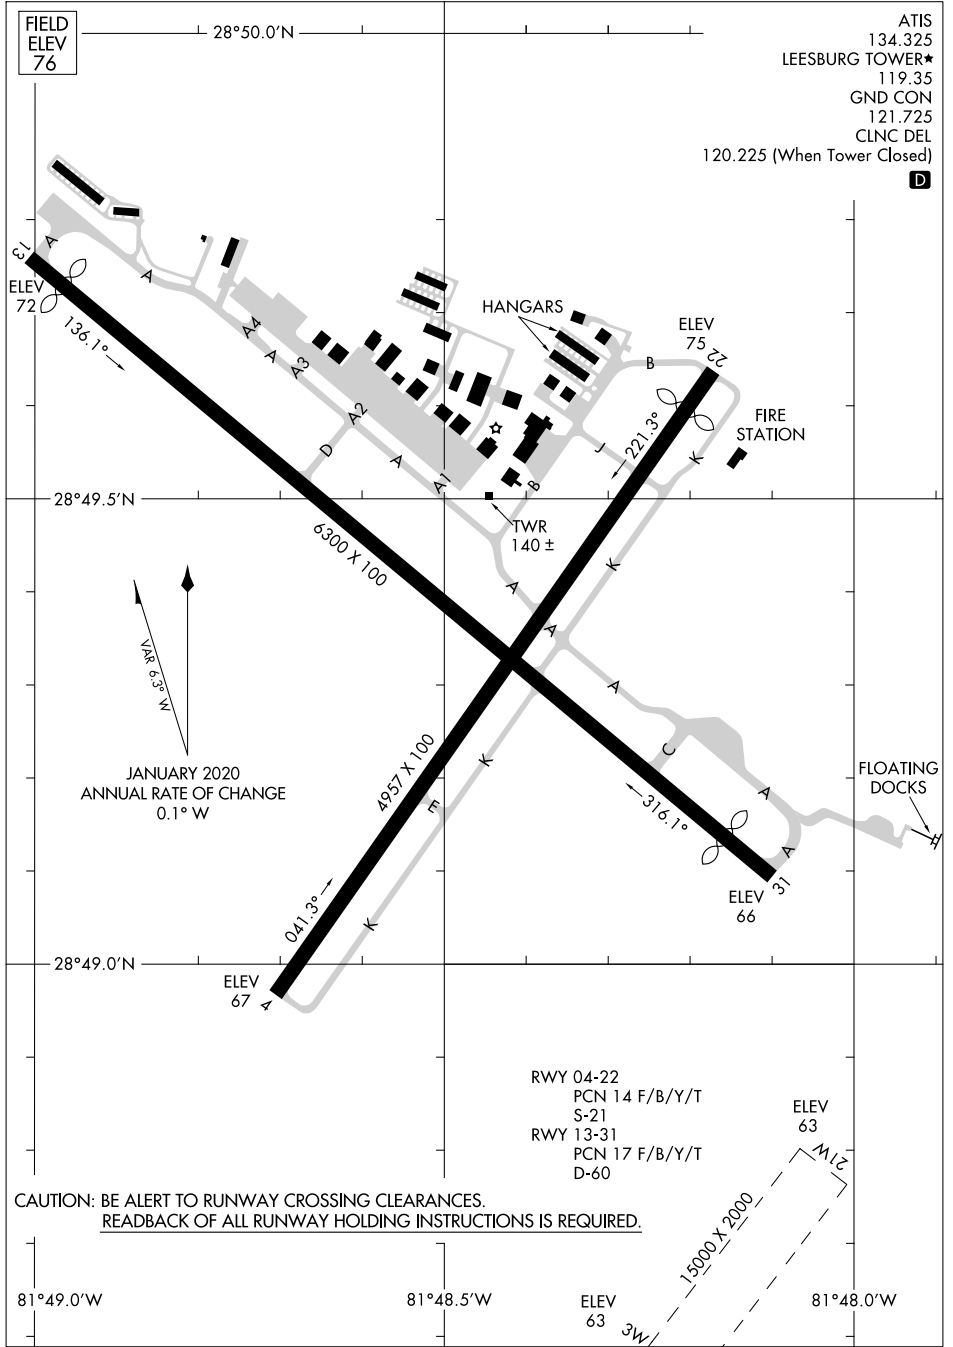

22363

# AIRPORT DIAGRAM

AL-6676 (FAA)

LEESBURG INTL (LEE)  
LEESBURG, FLORIDA

ATIS 134.325  
 LEESBURG TOWER\* 119.35  
 GND CON 121.725  
 CLNC DEL 120.225 (When Tower Closed)

**D**

SE-3, 08 AUG 2024 to 05 SEP 2024

SE-3, 08 AUG 2024 to 05 SEP 2024

# AIRPORT DIAGRAM

22363

LEESBURG, FLORIDA  
LEESBURG INTL (LEE)