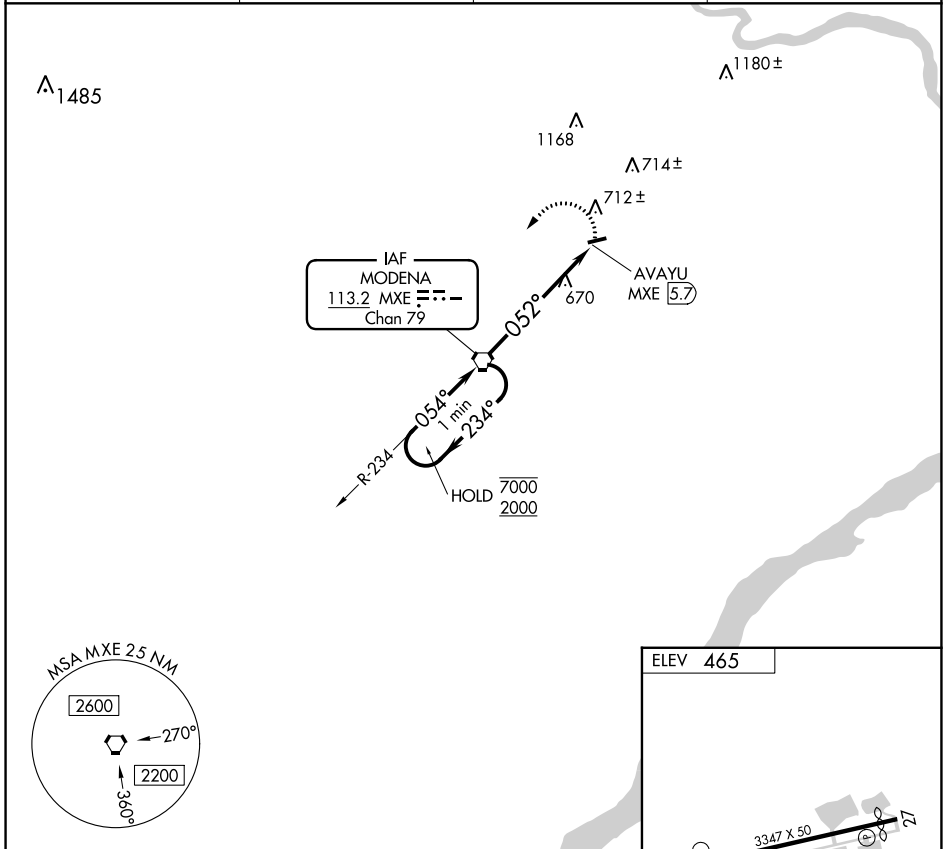

VORTAC MXE 113.2 Chan 79	APP CRS 052°	Rwy Idg TDZE Apt Elev	N/A N/A 465
---------------------------------------	------------------------	-----------------------------	--

VOR-A
BRANDYWINE RGNL (OQN)

⚠ When local altimeter setting not received, use Coatesville altimeter setting and increase all MDA's 60 feet.

MISSED APPROACH: Climbing left turn to 2000 direct MXE VORTAC and hold.

AWOS-3T 121.4	PHILADELPHIA APP CON 124.35 319.15	CLNC DEL 125.6	UNICOM 123.075 (CTAF)
-------------------------	--	--------------------------	---------------------------------

NE-4, 08 AUG 2024 to 05 SEP 2024

NE-4, 08 AUG 2024 to 05 SEP 2024

CATEGORY	A	B	C	D	FAF to MAP 5.7 NM					
C CIRCLING	1080-1	615 (700-1)		NA	Knots	60	90	120	150	180
					Min:Sec	5:42	3:48	2:51	2:17	1:54