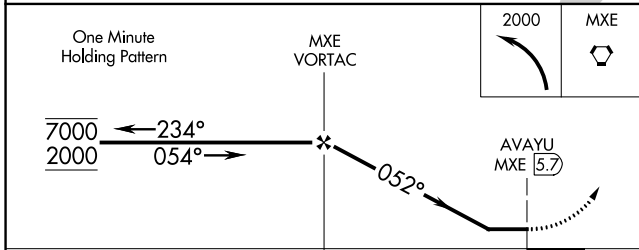

VORTAC MXE 113.2 Chan 79	APP CRS 052°	Rwy Idg TDZE Apt Elev	N/A N/A 465
---------------------------------------	------------------------	-----------------------------	--

VOR-A
BRANDYWINE RGNL (OQN)

⚠ When local altimeter setting not received, use Coatesville altimeter setting and increase all MDA's 60 feet.

MISSED APPROACH: Climbing left turn to 2000 direct MXE VORTAC and hold.

AWOS-3T 121.4	PHILADELPHIA APP CON 124.35 319.15	CLNC DEL 125.6	UNICOM 123.075 (CTAF)
-------------------------	--	--------------------------	---------------------------------

NE-4, 08 AUG 2024 to 05 SEP 2024

NE-4, 08 AUG 2024 to 05 SEP 2024

CATEGORY	A	B	C	D	FAF to MAP 5.7 NM					
C CIRCLING	1080-1	615 (700-1)		NA	Knots	60	90	120	150	180
					Min:Sec	5:42	3:48	2:51	2:17	1:54