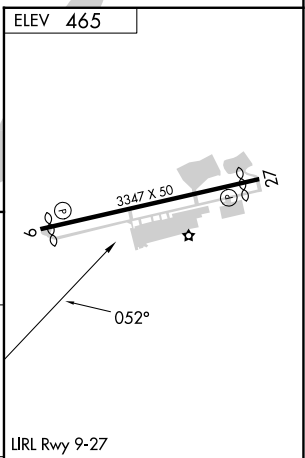

VORTAC MXE 113.2 Chan 79	APP CRS 052°	Rwy Idg TDZE Apt Elev	N/A N/A 465
---------------------------------------	------------------------	-----------------------------	--

VOR-A
BRANDYWINE RGNL (OQN)

⚠ When local altimeter setting not received, use Coatesville altimeter setting and increase all MDA's 60 feet.

MISSED APPROACH: Climbing left turn to 2000 direct MXE VORTAC and hold.

AWOS-3T 121.4	PHILADELPHIA APP CON 124.35 319.15	CLNC DEL 125.6	UNICOM 123.075 (CTAF)
-------------------------	--	--------------------------	---------------------------------

NE-4, 08 AUG 2024 to 05 SEP 2024

NE-4, 08 AUG 2024 to 05 SEP 2024

CATEGORY	A	B	C	D	FAF to MAP 5.7 NM					
C CIRCLING	1080-1	615 (700-1)		NA	Knots	60	90	120	150	180
					Min:Sec	5:42	3:48	2:51	2:17	1:54