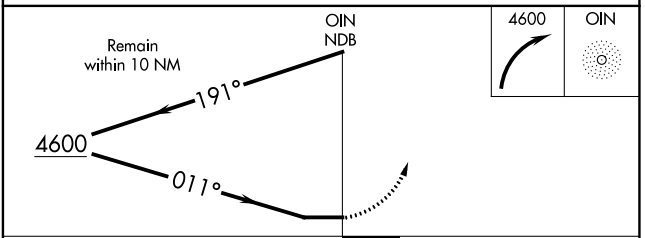

# NDB RWY 35

OBERLIN MUNI (OIN)

**⚠** Circling to Rwy 12, 17, 30 NA at night.

MISSED APPROACH: Climbing right turn to 4600 in OIN NDB holding pattern.

AWOS-3 <b>119.225</b>	DENVER CENTER <b>132.7 226.675</b>	UNICOM <b>122.8 (CTAF)</b>
--------------------------	---------------------------------------	-------------------------------

NC-2, 08 AUG 2024 to 05 SEP 2024

NC-2, 08 AUG 2024 to 05 SEP 2024

ELEV 2707    **D** TDZE 2702

CATEGORY	A	B	C	D
S-35	3420-1	718 (800-1)	3420-2 718 (800-2)	NA
<b>C</b> CIRCLING	3420-1	713 (800-1)	3420-2 713 (800-2)	NA