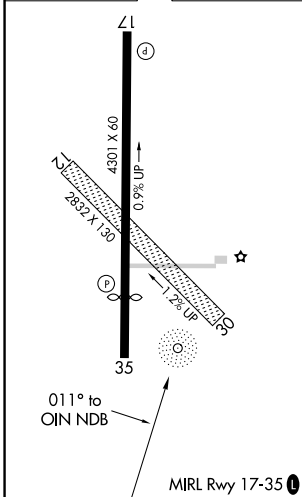

# NDB RWY 35

OBERLIN MUNI (OIN)

**⚠** Circling to Rwy 12, 17, 30 NA at night.

MISSED APPROACH: Climbing right turn to 4600 in OIN NDB holding pattern.

AWOS-3 <b>119.225</b>	DENVER CENTER <b>132.7 226.675</b>	UNICOM <b>122.8 (CTAF)</b>
--------------------------	---------------------------------------	-------------------------------

NC-2, 08 AUG 2024 to 05 SEP 2024

NC-2, 08 AUG 2024 to 05 SEP 2024

ELEV 2707    **D** TDZE 2702

CATEGORY	A	B	C	D
S-35	3420-1	718 (800-1)	3420-2 718 (800-2)	NA
<b>C</b> CIRCLING	3420-1	713 (800-1)	3420-2 713 (800-2)	NA