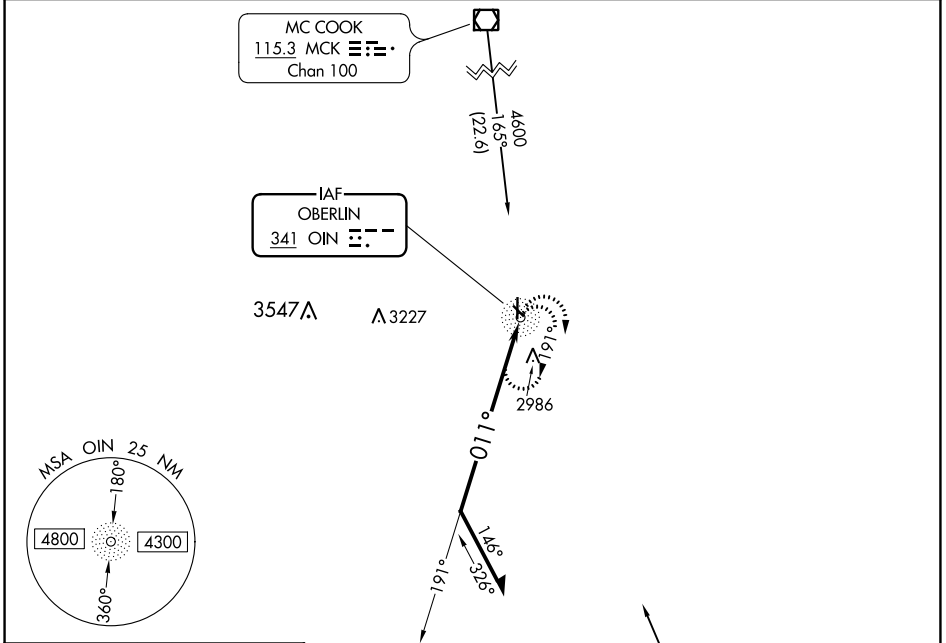

NDB OIN	APP CRS	Rwy Idg	<b>3501</b>
<b>341</b>	<b>011°</b>	TDZE	<b>2702</b>
		Apt Elev	<b>2707</b>

# NDB RWY 35

OBERLIN MUNI (OIN)

**⚠** Circling to Rwy 12, 17, 30 NA at night.

MISSED APPROACH: Climbing right turn to 4600 in OIN NDB holding pattern.

AWOS-3 <b>119.225</b>	DENVER CENTER <b>132.7 226.675</b>	UNICOM <b>122.8 (CTAF)</b>
--------------------------	---------------------------------------	-------------------------------

NC-2, 08 AUG 2024 to 05 SEP 2024

NC-2, 08 AUG 2024 to 05 SEP 2024

ELEV 2707    **D** TDZE 2702

CATEGORY	A	B	C	D
S-35	3420-1	718 (800-1)	3420-2 718 (800-2)	NA
<b>C</b> CIRCLING	3420-1	713 (800-1)	3420-2 713 (800-2)	NA