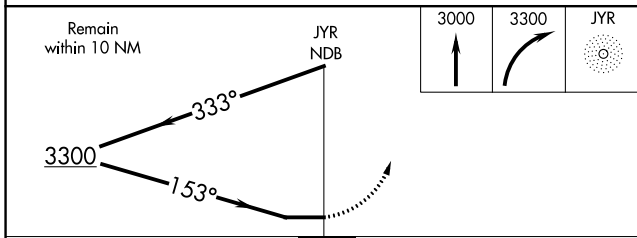

NDB JYR 257	APP CRS 153°	Rwy Idg 5898
		TDZE 1665
		Apt Elev 1670

NDB RWY 17

YORK MUNI (JYR)

⚠ When local altimeter setting not received, use Aurora altimeter setting and increase all MDA 60 feet, increase Straight-in and Circling visibilities Cat C ¼ mile. Visibility reduction by helicopters NA.

⚠ NA MISSED APPROACH: Climb to 3000 then climbing right turn to 3300 direct JYR NDB and hold.

AWOS-3 124.175	MINNEAPOLIS CENTER 119.4 278.8	UNICOM 122.8 (CTAF) 0
--------------------------	--	---------------------------------