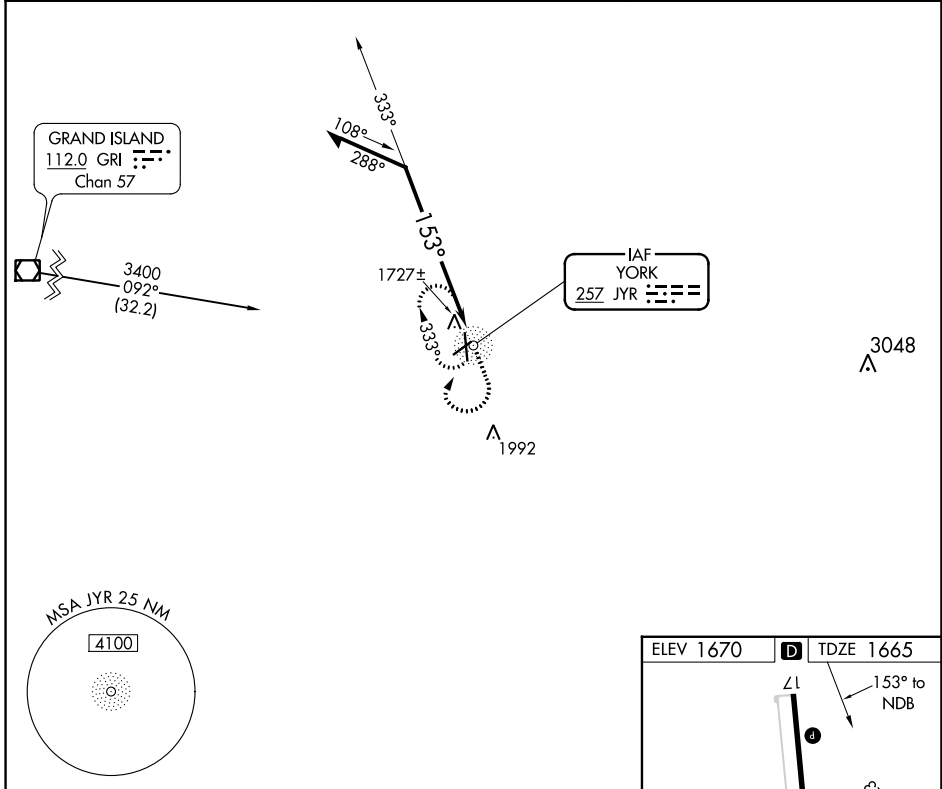

NDB JYR 257	APP CRS 153°	Rwy Idg 5898
		TDZE 1665
		Apt Elev 1670

NDB RWY 17

YORK MUNI (JYR)

⚠ When local altimeter setting not received, use Aurora altimeter setting and increase all MDA 60 feet, increase Straight-in and Circling visibilities Cat C ¼ mile. Visibility reduction by helicopters NA.

⚠ NA MISSED APPROACH: Climb to 3000 then climbing right turn to 3300 direct JYR NDB and hold.

AWOS-3 124.175	MINNEAPOLIS CENTER 119.4 278.8	UNICOM 122.8 (CTAF) 0
--------------------------	--	---------------------------------

CATEGORY	A	B	C	D
S-17	2300-1	635 (700-1)	2300-1¾ 635 (700-1¾)	NA
CIRCLING	2300-1	630 (700-1)	2300-1¾ 630 (700-1¾)	NA

NC-2, 08 AUG 2024 to 05 SEP 2024

NC-2, 08 AUG 2024 to 05 SEP 2024