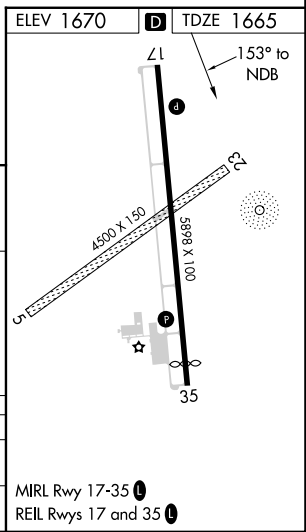

NDB JYR 257	APP CRS 153°	Rwy Idg 5898
		TDZE 1665
		Apt Elev 1670

NDB RWY 17

YORK MUNI (JYR)

⚠ When local altimeter setting not received, use Aurora altimeter setting and increase all MDA 60 feet, increase Straight-in and Circling visibilities Cat C ¼ mile. Visibility reduction by helicopters NA.

⚠ NA MISSED APPROACH: Climb to 3000 then climbing right turn to 3300 direct JYR NDB and hold.

AWOS-3 124.175	MINNEAPOLIS CENTER 119.4 278.8	UNICOM 122.8 (CTAF) 0
--------------------------	--	---------------------------------

CATEGORY	A	B	C	D
S-17	2300-1	635 (700-1)	2300-1¾ 635 (700-1¾)	NA
CIRCLING	2300-1	630 (700-1)	2300-1¾ 630 (700-1¾)	NA

NC-2, 08 AUG 2024 to 05 SEP 2024

NC-2, 08 AUG 2024 to 05 SEP 2024