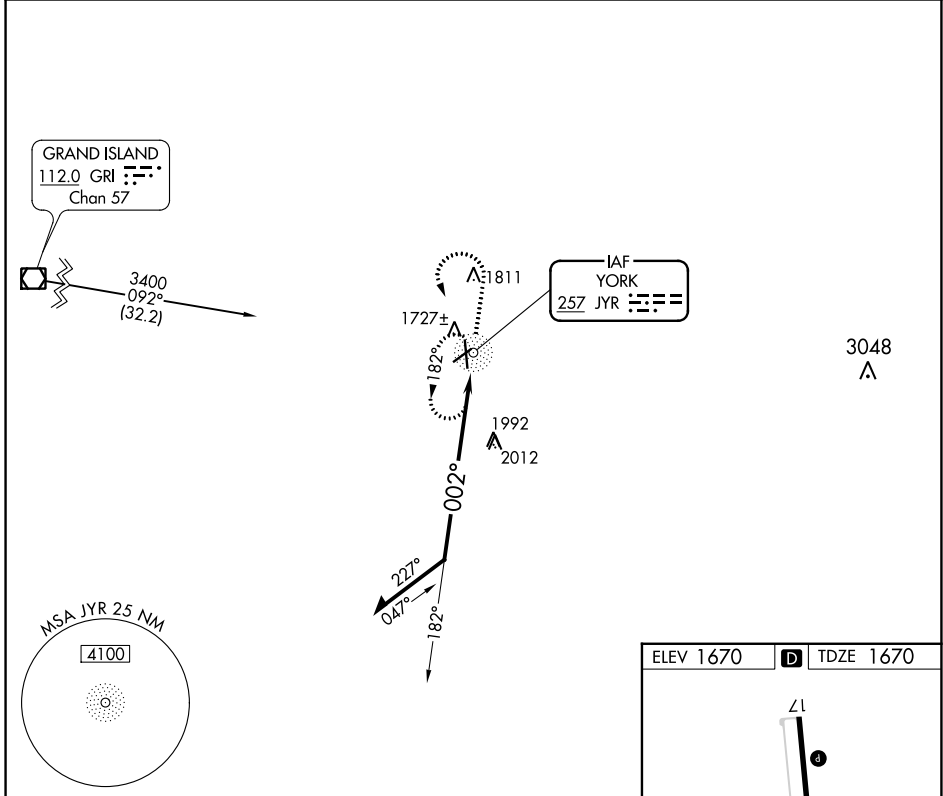

NDB JYR 257	APP CRS 002°	Rwy Idg TDZE Apt Elev	5498 1670 1670
-----------------------	------------------------	-----------------------------	---

NDB RWY 35

YORK MUNI (JYR)

⚠ NA When local altimeter setting not received, use Aurora altimeter setting and increase all MDA 60 feet.

MISSED APPROACH: Climb to 3000 then climbing left turn to 3300 direct JYR NDB and hold.

AWOS-3 124.175	MINNEAPOLIS CENTER 119.4 278.8	UNICOM 122.8 (CTAF) 0
--------------------------	--	---------------------------------

NC-2, 08 AUG 2024 to 05 SEP 2024

NC-2, 08 AUG 2024 to 05 SEP 2024

GRAND ISLAND
112.0 GRI
Chan 57

IAF
YORK
257 JYR

CATEGORY	A	B	C	D
S-35	2420-1 750 (800-1)	2420-1¼ 750 (800-1¼)	2420-2¼ 750 (800-2¼)	NA
CIRCLING	2420-1 750 (800-1)	2420-1¼ 750 (800-1¼)	2420-2¼ 750 (800-2¼)	NA