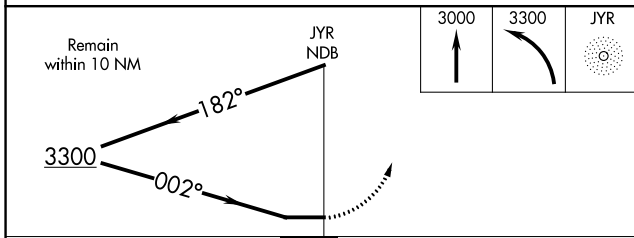

MISSED APPROACH: Climb to 3000 then climbing left turn to 3300 direct JYR NDB and hold.

AWOS-3 124.175	MINNEAPOLIS CENTER 119.4 278.8	UNICOM 122.8 (CTAF) 0
--------------------------	--	---------------------------------

NC-2, 08 AUG 2024 to 05 SEP 2024

NC-2, 08 AUG 2024 to 05 SEP 2024

GRAND ISLAND
112.0 GRI
Chan 57

IAF
YORK
257 JYR

CATEGORY	A	B	C	D
S-35	2420-1 750 (800-1)	2420-1¼ 750 (800-1¼)	2420-2¼ 750 (800-2¼)	NA
CIRCLING	2420-1 750 (800-1)	2420-1¼ 750 (800-1¼)	2420-2¼ 750 (800-2¼)	NA