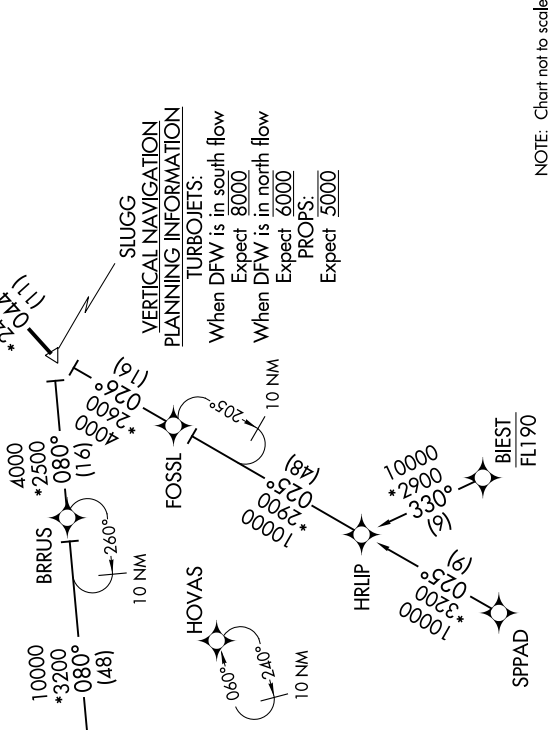

LIKES THREE ARRIVAL (RNAV)

FORT WORTH, TEXAS

SC-2, 08 AUG 2024 to 05 SEP 2024

REGIONAL APP CON
 135.975 125.8 257.95
 AFW ATIS
 126.925
 FTW ATIS
 120.7
 KNFW ATIS*
 351.675

NOTE: RADAR required.
 NOTE: RNAV 1.
 NOTE: DME/DME/IRU or GPS required.

NOTE: Chart not to scale.

ARRIVAL ROUTE DESCRIPTION

BIEST TRANSITION (BIEST.LIKES3)
FOSSL TRANSITION (FOSSL.LIKES3): (For ACT and GRK terminal area departures only.)
GEEKY TRANSITION (GEEKY.LIKES3)
LYMPY TRANSITION (LYMPY.LIKES3): (For ABI terminal area departures only.)
SPPAD TRANSITION (SPPAD.LIKES3)

From SLUGG on track 044° to LIKES, then on track 044°. Expect RADAR vectors to final approach course.

SC-2, 08 AUG 2024 to 05 SEP 2024

LIKES THREE ARRIVAL (RNAV)

FORT WORTH, TEXAS