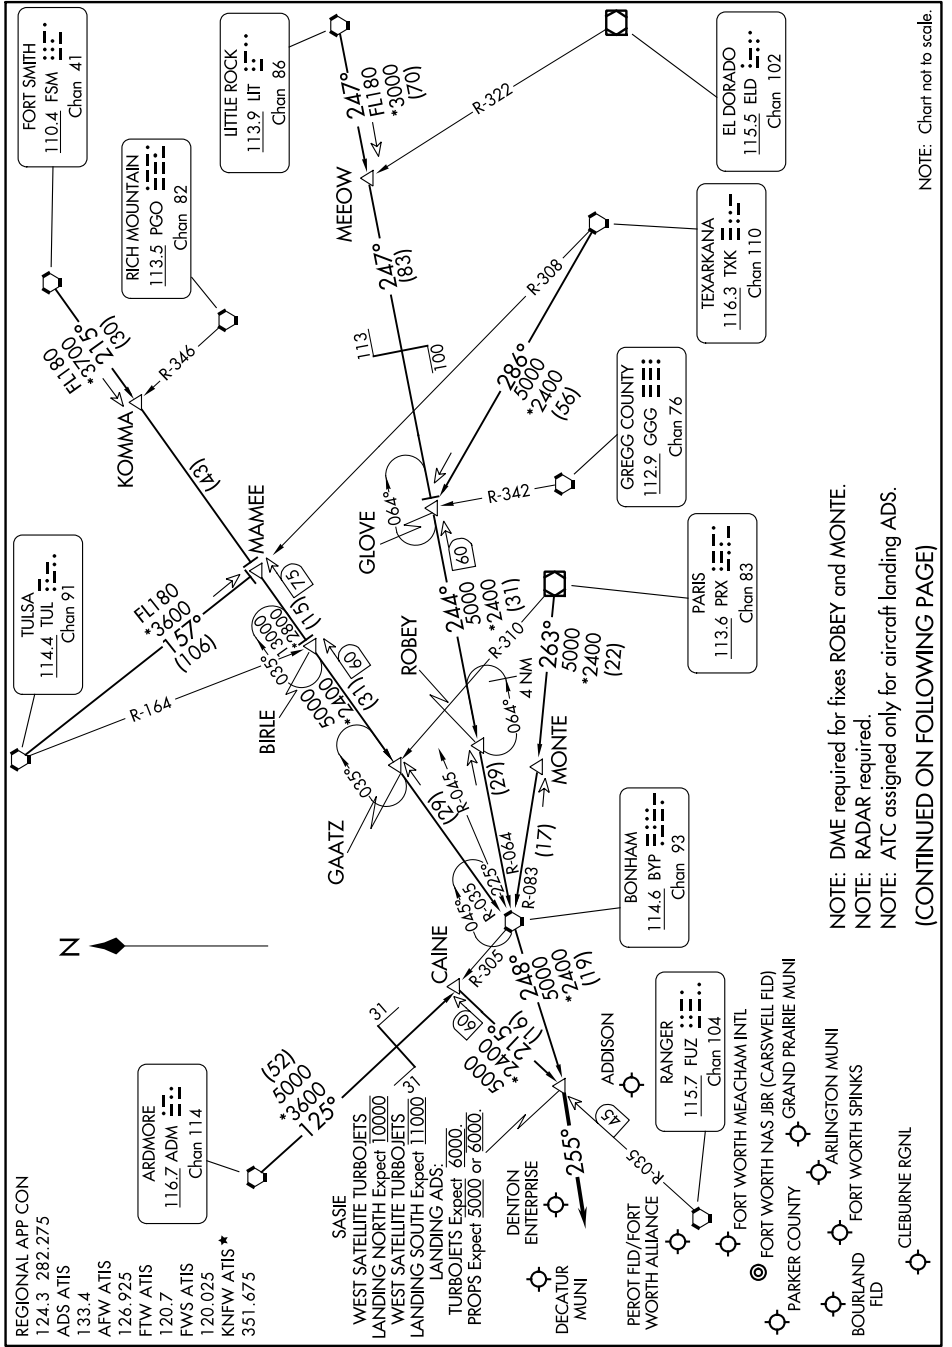

SASIE SEVEN ARRIVAL

AL-6918 (FAA)

DALLAS-FORT WORTH, TEXAS

SC-2, 08 AUG 2024 to 05 SEP 2024

NOTE: Chart not to scale.

NOTE: DME required for fixes ROBEY and MONTE.
 NOTE: RADAR required.
 NOTE: ATC assigned only for aircraft landing ADS.
 (CONTINUED ON FOLLOWING PAGE)

SC-2, 08 AUG 2024 to 05 SEP 2024

SASIE SEVEN ARRIVAL

DALLAS-FORT WORTH, TEXAS