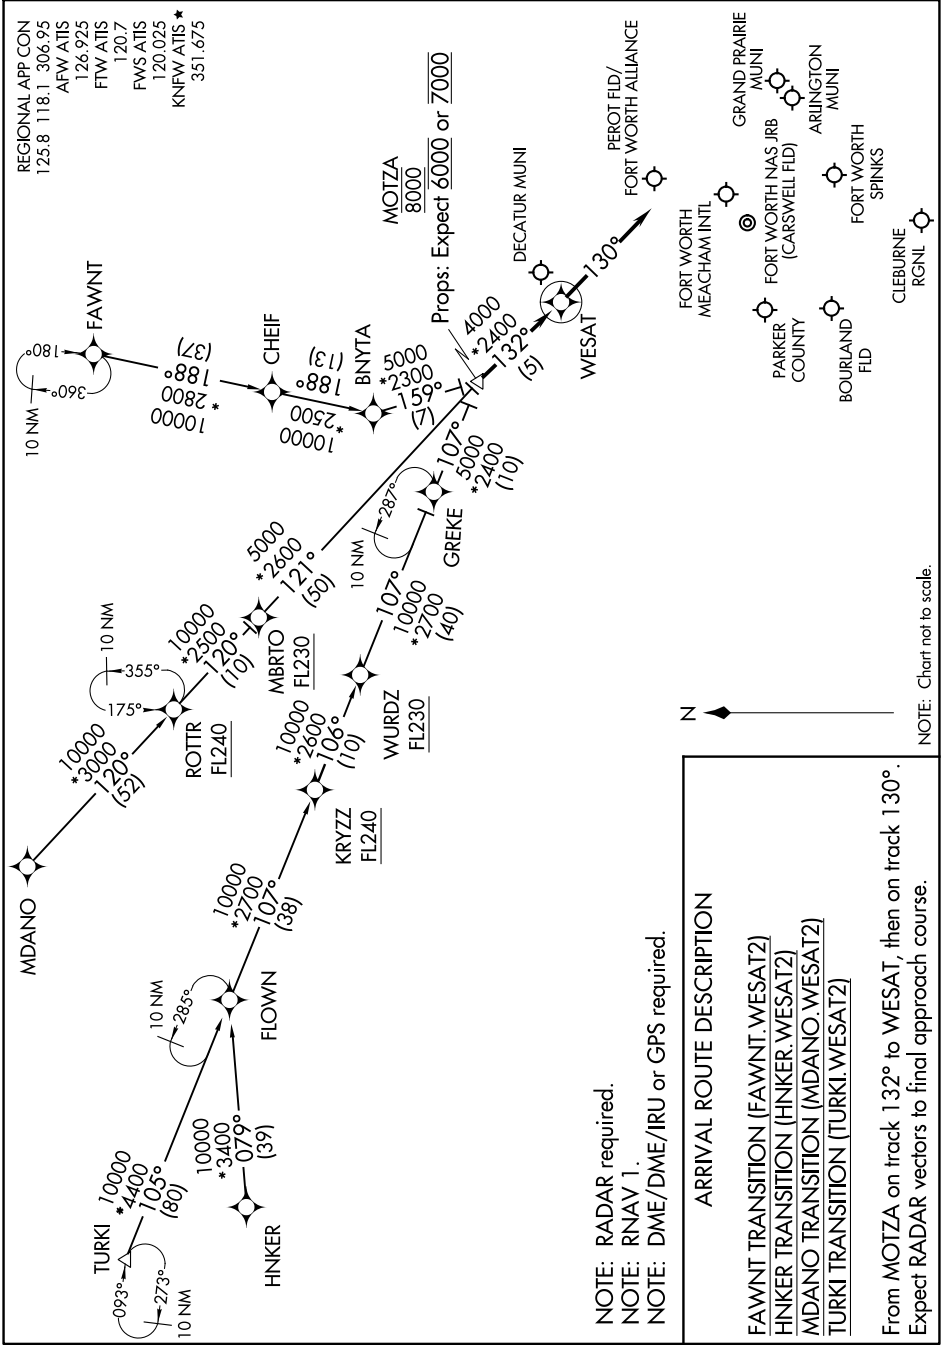

WESAT TWO ARRIVAL (RNAV)

DALLAS-FORT WORTH, TEXAS

SC-2, 08 AUG 2024 to 05 SEP 2024

WESAT TWO ARRIVAL (RNAV)

(MOTZA.WESAT2) 25JUN15

DALLAS-FORT WORTH, TEXAS

SC-2, 08 AUG 2024 to 05 SEP 2024