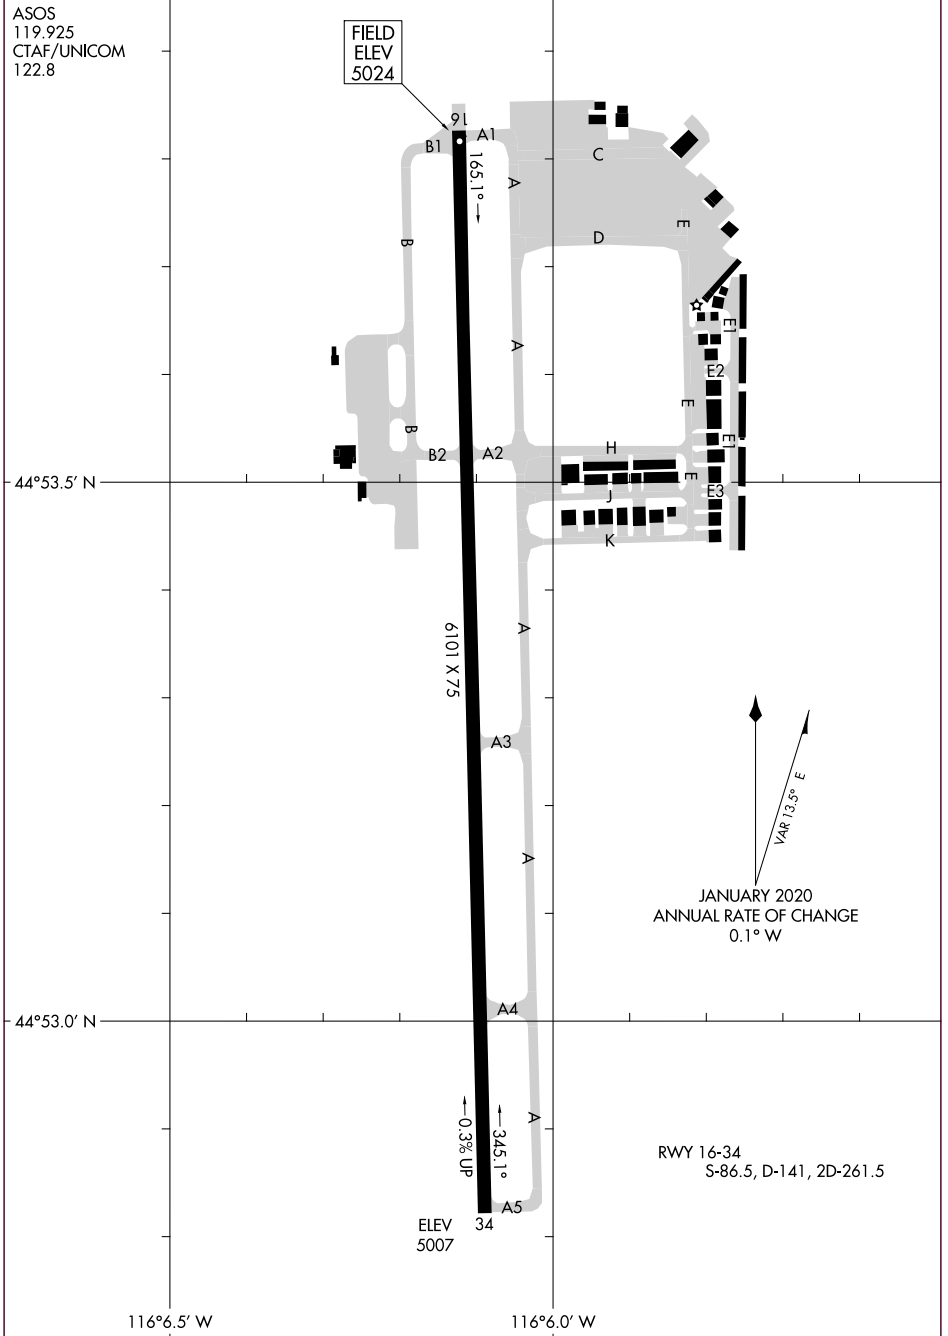

23054

AIRPORT DIAGRAM

AL-6936 (FAA)

MC CALL MUNI (MYL)
MC CALL, IDAHO

ASOS
119.925
CTAF/UNICOM
122.8

FIELD
ELEV
5024

NW-1, 08 AUG 2024 to 05 SEP 2024

NW-1, 08 AUG 2024 to 05 SEP 2024

AIRPORT DIAGRAM

23054

MC CALL, IDAHO
MC CALL MUNI (MYL)