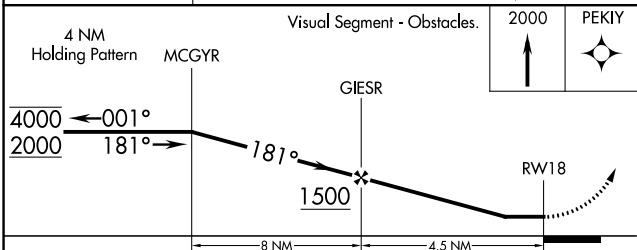

APP CRS	Rwy Idg	4045
181°	TDZE	N/A
	Apt Elev	11

RNAV (GPS)-A

MASSEY RANCH AIRPARK (X50)

RNP APCH.	MISSED APPROACH: Climb to 2000 direct PEKIY and hold.
▼ ▲ NA	Procedure NA at night. Use New Smyrna Beach Muni altimeter setting.

EVBS AWOS-3 124.625	DAYTONA APP CON 125.35 322.3	UNICOM 122.7 (CTAF)
-------------------------------	--	-------------------------------

CATEGORY	A	B	C	D
C CIRCLING	500-1 489 (500-1)	620-1 609 (700-1)	680-1¼ 669 (700-1¼)	NA