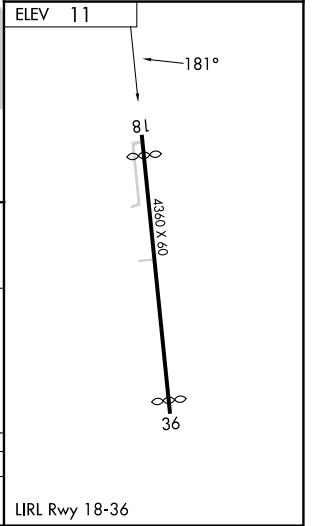

APP CRS	Rwy Idg	4045
181°	TDZE	N/A
	Apt Elev	11

RNAV (GPS)-A

MASSEY RANCH AIRPARK (X50)

RNP APCH.	MISSED APPROACH: Climb to 2000 direct PEKIY and hold.
▼ ▲ NA	Procedure NA at night. Use New Smyrna Beach Muni altimeter setting.

EVBS AWOS-3 124.625	DAYTONA APP CON 125.35 322.3	UNICOM 122.7 (CTAF)

CATEGORY	A	B	C	D
C CIRCLING	500-1 489 (500-1)	620-1 609 (700-1)	680-1¼ 669 (700-1¼)	NA

SE-3, 08 AUG 2024 to 05 SEP 2024

SE-3, 08 AUG 2024 to 05 SEP 2024