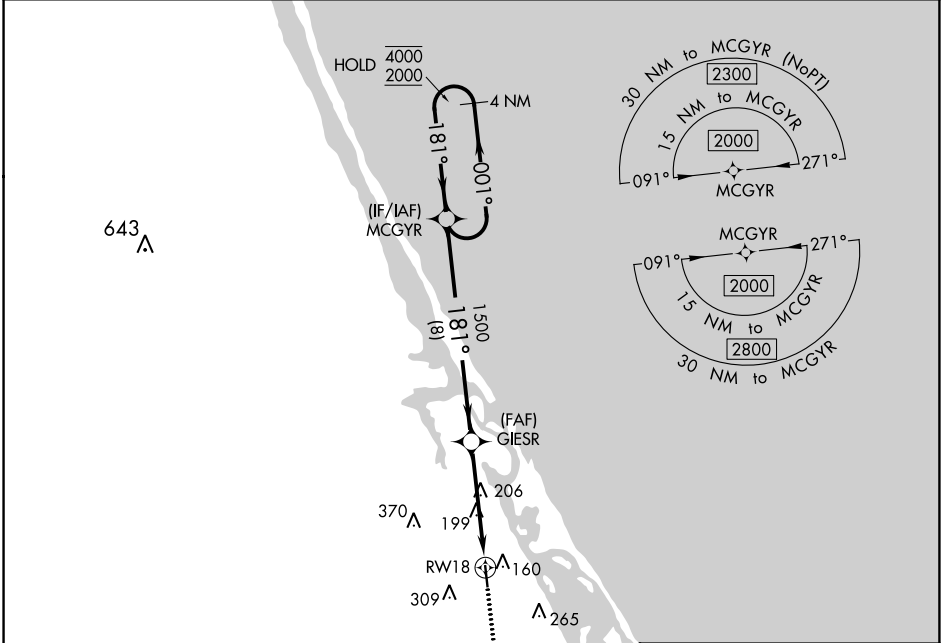

APP CRS	Rwy Idg	4045
181°	TDZE	N/A
	Apt Elev	11

RNAV (GPS)-A

MASSEY RANCH AIRPARK (X50)

RNP APCH.	MISSED APPROACH: Climb to 2000 direct PEKIY and hold.
▼ ▲ NA	Procedure NA at night. Use New Smyrna Beach Muni altimeter setting.

EVBS AWOS-3 124.625	DAYTONA APP CON 125.35 322.3	UNICOM 122.7 (CTAF)
-------------------------------	--	-------------------------------

CATEGORY	A	B	C	D
C CIRCLING	500-1 489 (500-1)	620-1 609 (700-1)	680-1¼ 669 (700-1¼)	NA

SE-3, 08 AUG 2024 to 05 SEP 2024

SE-3, 08 AUG 2024 to 05 SEP 2024