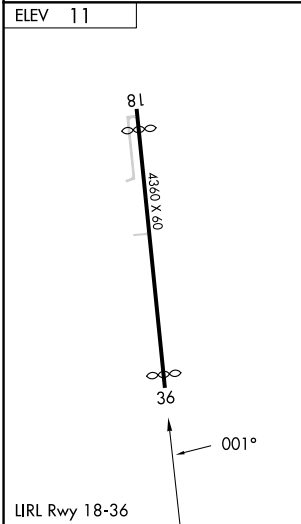

APP CRS 001°	Rwy Idg TDZE Apt Elev	4160 N/A 11

RNAV (GPS)-B
MASSEY RANCH AIRPARK (X50)

RNP APCH.	Procedure NA at night. Use New Smyrna Beach Muni altimeter setting.	MISSED APPROACH: Climb to 2000 direct MCGYR and hold.

EVV AWOS-3 124.625	DAYTONA APP CON 125.35 322.3	UNICOM 122.7 (CTAF)

CATEGORY	A	B	C	D
C CIRCLING	500-1 489 (500-1)	620-1 609 (700-1)	680-1¾ 669 (700-1¾)	NA

SE-3, 08 AUG 2024 to 05 SEP 2024

SE-3, 08 AUG 2024 to 05 SEP 2024