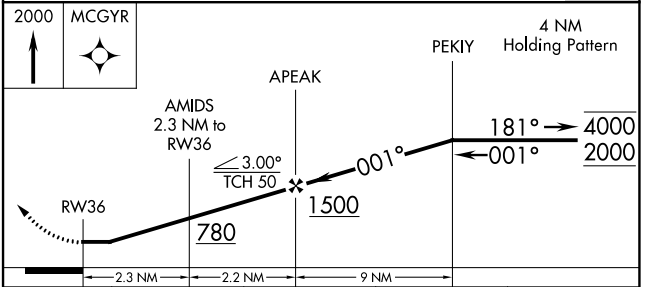

APP CRS 001°	Rwy Idg TDZE Apt Elev	4160 N/A 11
------------------------	-----------------------------	--

RNAV (GPS)-B
MASSEY RANCH AIRPARK (X50)

RNP APCH.	<p>Procedure NA at night. Use New Smyrna Beach Muni altimeter setting.</p>	MISSED APPROACH: Climb to 2000 direct MCGYR and hold.
-----------	--	---

EVV AWOS-3 124.625	DAYTONA APP CON 125.35 322.3	UNICOM 122.7 (CTAF)
------------------------------	--	-------------------------------

CATEGORY	A	B	C	D
C CIRCLING	500-1 489 (500-1)	620-1 609 (700-1)	680-1¾ 669 (700-1¾)	NA