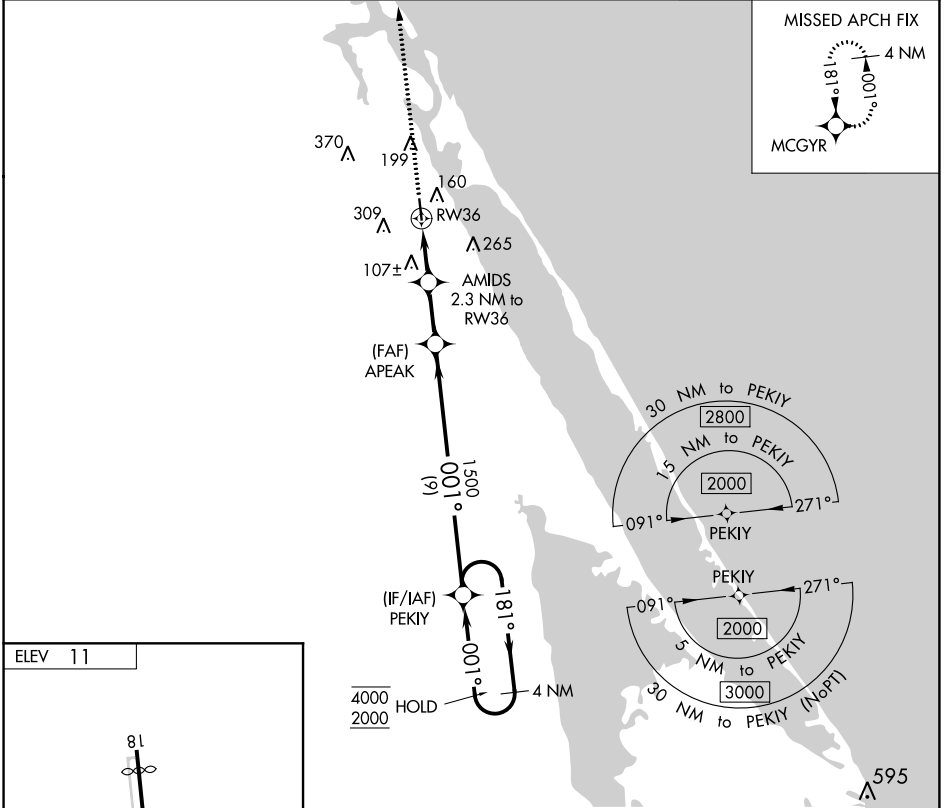

APP CRS 001°	Rwy Idg TDZE Apt Elev	4160 N/A 11
------------------------	-----------------------------	--

RNAV (GPS)-B
MASSEY RANCH AIRPARK (X50)

RNP APCH.	<p>Procedure NA at night. Use New Smyrna Beach Muni altimeter setting.</p>	MISSED APPROACH: Climb to 2000 direct MCGYR and hold.
-----------	--	---

EVV AWOS-3 124.625	DAYTONA APP CON 125.35 322.3	UNICOM 122.7 (CTAF)
------------------------------	--	-------------------------------

CATEGORY	A	B	C	D
C CIRCLING	500-1 489 (500-1)	620-1 609 (700-1)	680-1¾ 669 (700-1¾)	NA

SE-3, 08 AUG 2024 to 05 SEP 2024

SE-3, 08 AUG 2024 to 05 SEP 2024