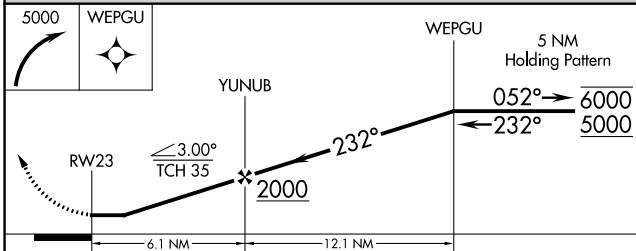

APP CRS	Rwy Idg	N/A
232°	TDZE	N/A
	Apt Elev	24

RNAV (GPS)-A

KALAUPAPA (LUP) (PHLU)

RNP APCH.	MISSED APPROACH: Climbing right turn to 5000 direct WEPGU and hold, continue climb-in-hold to 5000.
<p>▼ Circling NA southeast of Rwy 5-23.</p> <p>▲ NA Procedure NA at night.</p> <p>Use Kaunakakai altimeter setting.</p>	
HCF CENTER 124.1 317.5	CTAF 122.9

CATEGORY	A	B	C	D
C CIRCLING	660-1	636 (700-1)	NA	NA

MIRL Rwy 5-23

PAC, 11 JUL 2024 to 05 SEP 2024

PAC, 11 JUL 2024 to 05 SEP 2024