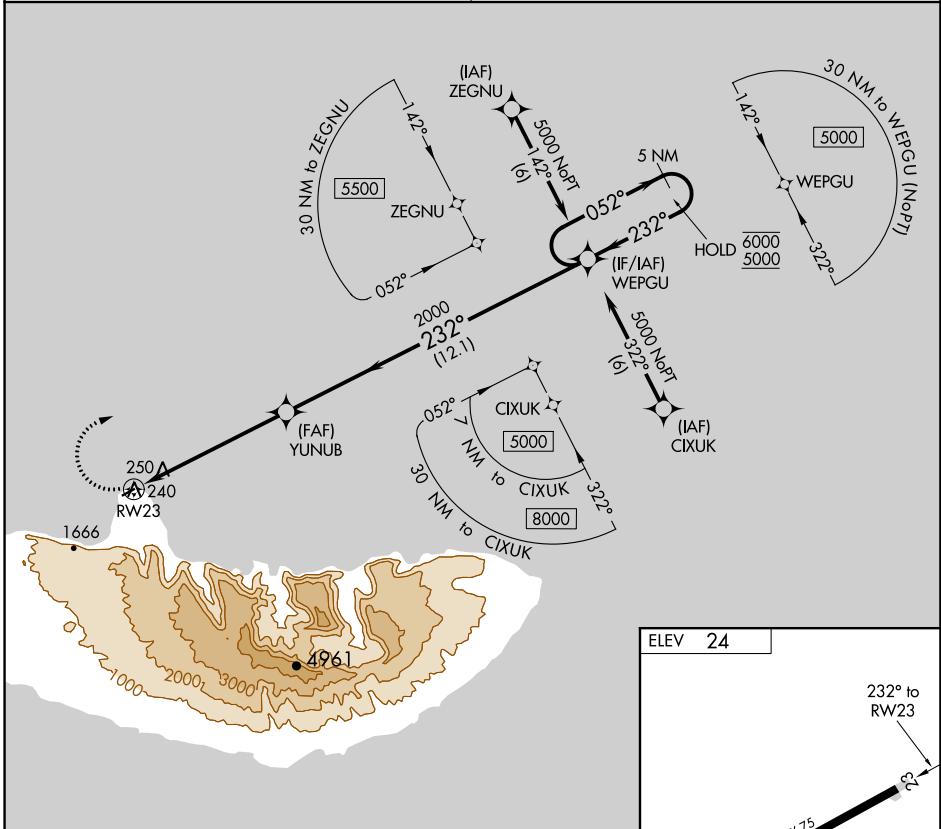

APP CRS	Rwy Idg	N/A
232°	TDZE	N/A
	Apt Elev	24

RNAV (GPS)-A

KALAUPAPA (LUP) (PHLU)

RNP APCH.	MISSED APPROACH: Climbing right turn to 5000 direct WEPGU and hold, continue climb-in-hold to 5000.
<p>▼ Circling NA southeast of Rwy 5-23.</p> <p>▲ NA Procedure NA at night.</p> <p>Use Kaunakakai altimeter setting.</p>	
HCF CENTER 124.1 317.5	CTAF 122.9

CATEGORY	A	B	C	D
C CIRCLING	660-1	636 (700-1)	NA	NA

MIRL Rwy 5-23

PAC, 11 JUL 2024 to 05 SEP 2024

PAC, 11 JUL 2024 to 05 SEP 2024