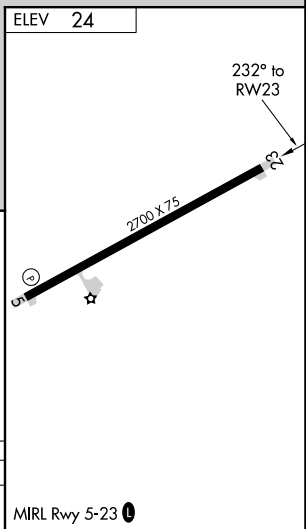

APP CRS	Rwy Idg	N/A
232°	TDZE	N/A
	Apt Elev	24

RNAV (GPS)-A

KALAUPAPA (LUP) (PHLU)

RNP APCH.	MISSED APPROACH: Climbing right turn to 5000 direct WEPGU and hold, continue climb-in-hold to 5000.
<p>▼ Circling NA southeast of Rwy 5-23.</p> <p>▲ NA Procedure NA at night.</p> <p>Use Kaunakakai altimeter setting.</p>	
HCF CENTER 124.1 317.5	CTAF 122.9

CATEGORY	A	B	C	D
C CIRCLING	660-1	636 (700-1)	NA	NA

MIRL Rwy 5-23

PAC, 11 JUL 2024 to 05 SEP 2024

PAC, 11 JUL 2024 to 05 SEP 2024