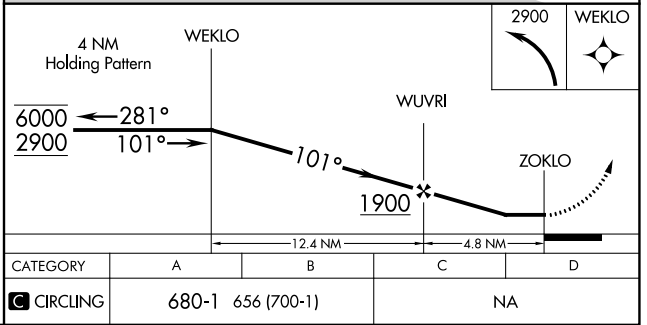

APP CRS	Rwy Idg	N/A
101°	TDZE	N/A
	Apt Elev	24

RNAV (GPS)-B

KALAUPAPA (LUP) (PHLU)

RNP APCH.	<p>⚠ Circling NA southeast of Rwy 5-23. ⚠ NA Procedure NA at night. Use Kaunakakai altimeter setting.</p>	<p>MISSED APPROACH: Climbing left turn to 2900 direct WEKLO and hold.</p>
<p>HCF CENTER 124.1 317.5</p>		

MIRL Rwy 5-23				
CATEGORY	A	B	C	D
CIRCLING	680-1	656 (700-1)	NA	

PAC, 11 JUL 2024 to 05 SEP 2024

PAC, 11 JUL 2024 to 05 SEP 2024