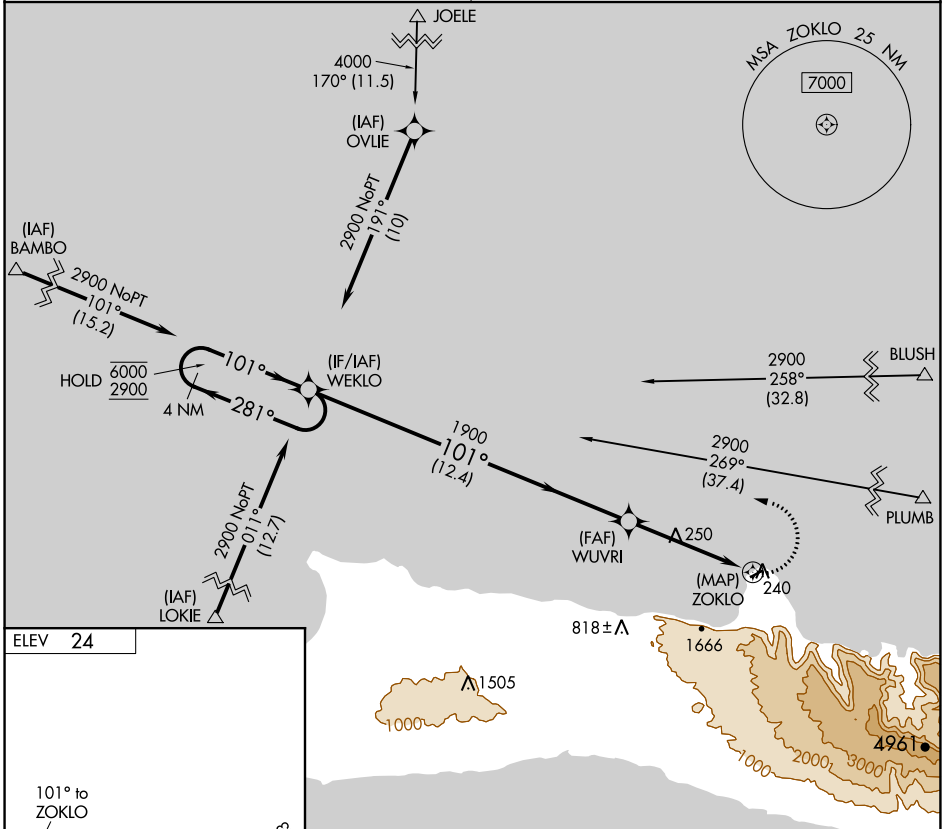

APP CRS	Rwy Idg	N/A
101°	TDZE	N/A
	Apt Elev	24

RNAV (GPS)-B

KALAUPAPA (LUP) (PHLU)

RNP APCH.	<p>⚠ Circling NA southeast of Rwy 5-23. ⚠ NA Procedure NA at night. Use Kaunakakai altimeter setting.</p>	<p>MISSED APPROACH: Climbing left turn to 2900 direct WEKLO and hold.</p>
<p>HCF CENTER 124.1 317.5</p>		

MIRL Rwy 5-23				
CATEGORY	A	B	C	D
CIRCLING	680-1	656 (700-1)	NA	

PAC, 11 JUL 2024 to 05 SEP 2024

PAC, 11 JUL 2024 to 05 SEP 2024