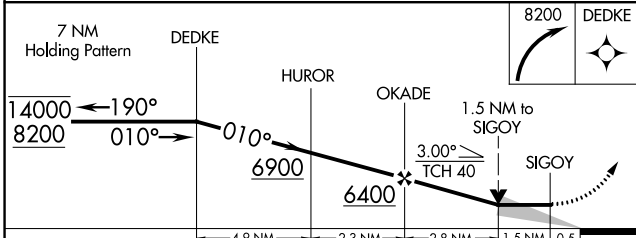

APP CRS 010°	Rwy Idg 6200
	TDZE 4841
	Apt Elev 4868

RNAV (GPS) RWY 1

KANAB MUNI (KNB)

RNP APCH - GPS.	MISSED APPROACH: Climbing right turn to 8200 direct DEDKE and hold, continue climb-in-hold to 8200.
⚠ Circling Rwy 19 NA at night. Circling NA for Cat C west of Rwy 1-19.	

AWOS-3 133.175	LOS ANGELES CENTER 124.2 343.6	UNICOM 122.8 (CTAF)

CATEGORY	A	B	C	D
RNAV MDA	5500-1	659 (700-1)	5800-3 959 (1000-3)	NA
CIRCLING	5500-1 632 (700-1)	6100-1½ 1232 (1300-1½)	6400-3 1532 (1600-3)	NA