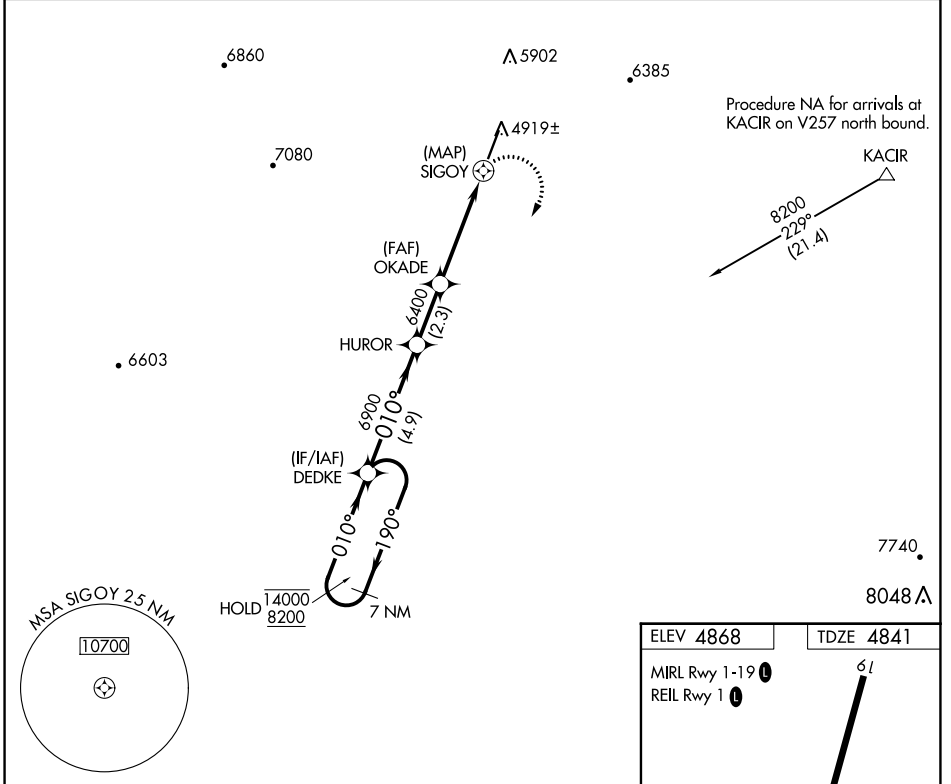

APP CRS 010°	Rwy Idg 6200
	TDZE 4841
	Apt Elev 4868

RNAV (GPS) RWY 1

KANAB MUNI (KNB)

RNP APCH - GPS.	MISSED APPROACH: Climbing right turn to 8200 direct DEDKE and hold, continue climb-in-hold to 8200.
<p>⚠ Circling Rwy 19 NA at night. Circling NA for Cat C west of Rwy 1-19.</p>	

AWOS-3 133.175	LOS ANGELES CENTER 124.2 343.6	UNICOM 122.8 (CTAF)
--------------------------	--	-------------------------------

CATEGORY	A	B	C	D
RNAV MDA	5500-1	659 (700-1)	5800-3 959 (1000-3)	NA
CIRCLING	5500-1 632 (700-1)	6100-1½ 1232 (1300-1½)	6400-3 1532 (1600-3)	NA