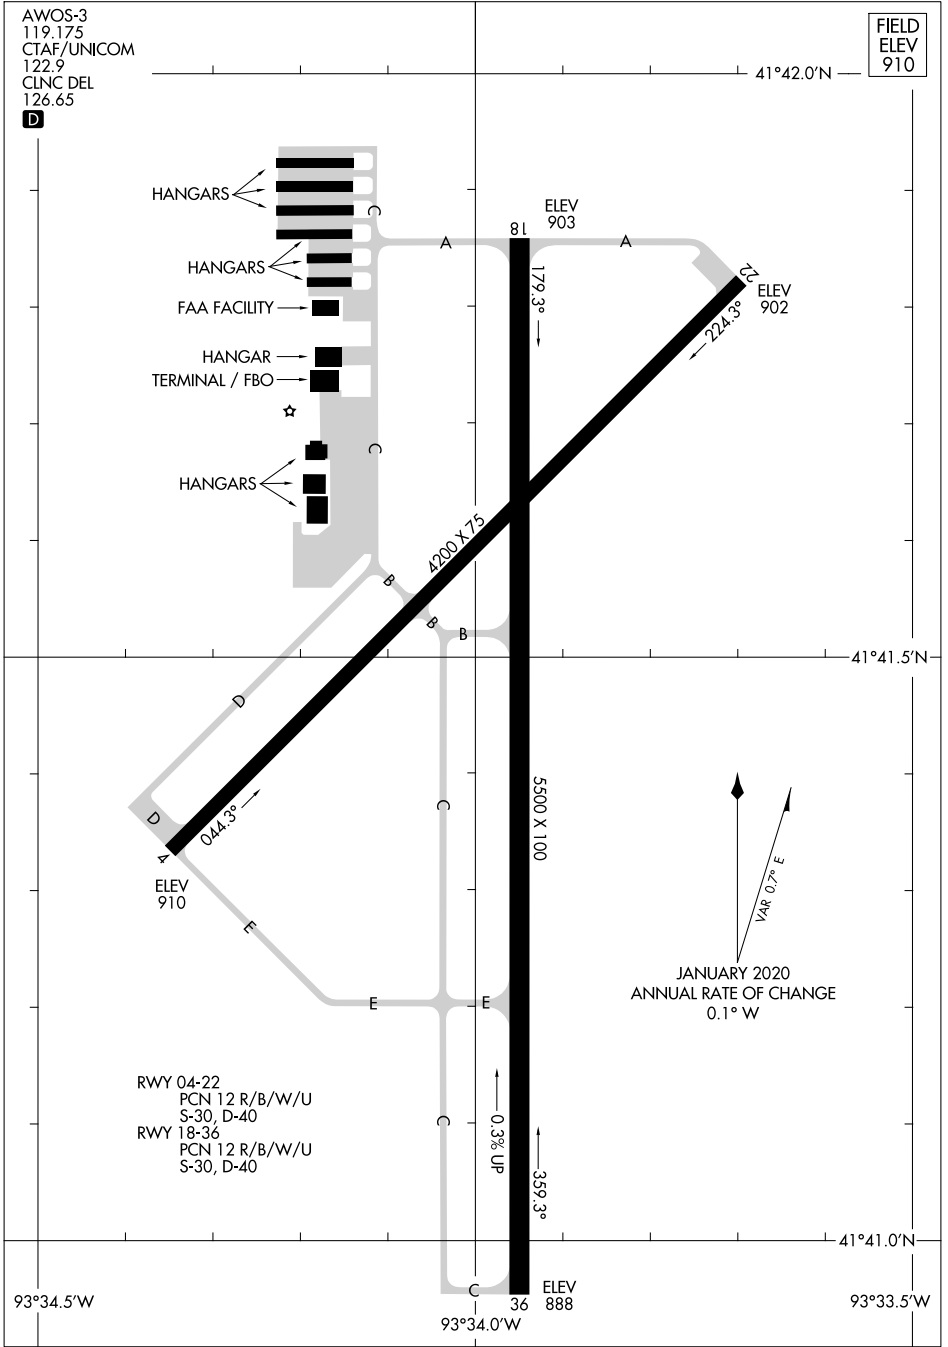

20086

# AIRPORT DIAGRAM

AL-9156 (FAA)

ANKENY RGNL (IKV)

ANKENY, IOWA

AWOS-3  
 119.175  
 CTAF/UNICOM  
 122.9  
 CLNC DEL  
 126.65

FIELD  
 ELEV  
 910

NC-3, 08 AUG 2024 to 05 SEP 2024

NC-3, 08 AUG 2024 to 05 SEP 2024

# AIRPORT DIAGRAM

20086

ANKENY, IOWA

ANKENY RGNL (IKV)