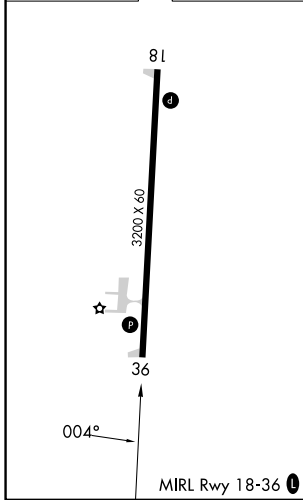

CATEGORY	A	B	C	D
LNAV MDA	2000-1	500 (500-1)	2000-1¼ 500 (500-1¼)	NA
CIRCLING	2060-1	559 (600-1)	2180-2 679 (700-2)	NA

EC-3, 08 AUG 2024 to 05 SEP 2024

EC-3, 08 AUG 2024 to 05 SEP 2024