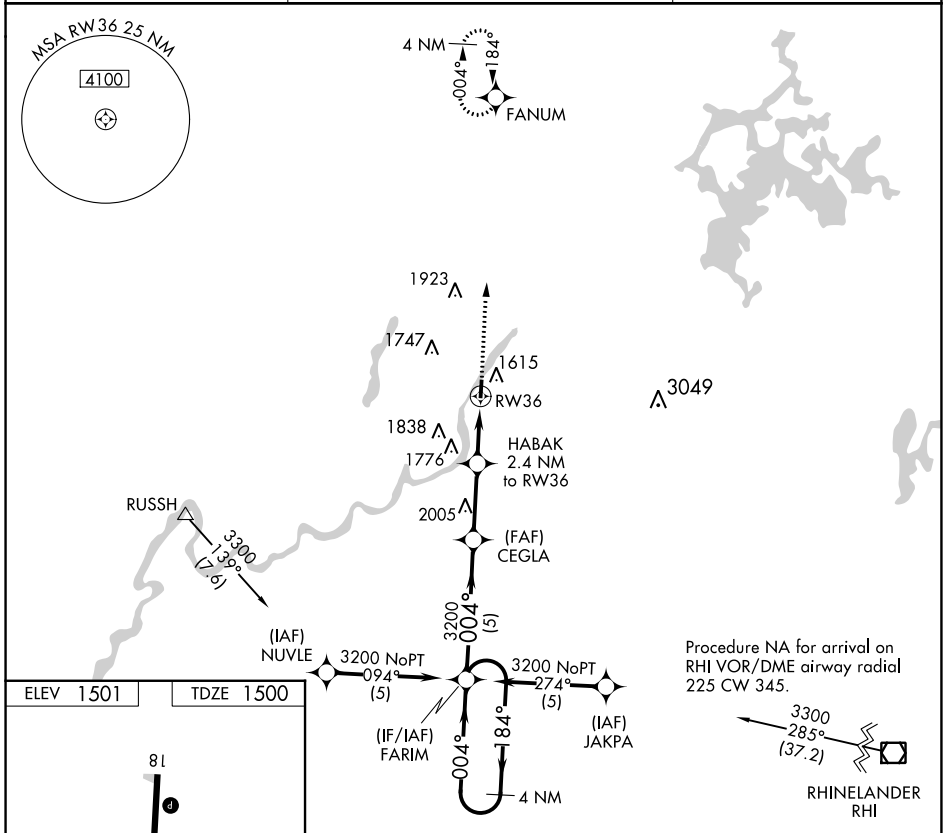

APP CRS	Rwy Idg	3200
004°	TDZE	1500
	Apt Elev	1501

RNAV (GPS) RWY 36

PARK FALLS MUNI (PKF)

NA DME/DME RNP-0.3 NA. Procedure NA at night. Use Phillips altimeter setting. MISSED APPROACH: Climb to 3300 direct FANUM and hold.

PBH AWOS-3 125.875	MINNEAPOLIS CENTER 133.65 281.5	CTAF 122.90

ELEV 1501	TDZE 1500