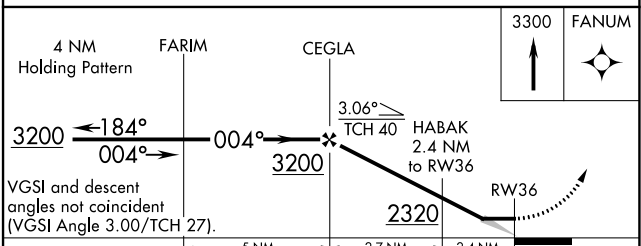

CATEGORY	A	B	C	D
LNAV MDA	2000-1	500 (500-1)	2000-1¼ 500 (500-1¼)	NA
CIRCLING	2060-1	559 (600-1)	2180-2 679 (700-2)	NA

EC-3, 08 AUG 2024 to 05 SEP 2024

EC-3, 08 AUG 2024 to 05 SEP 2024