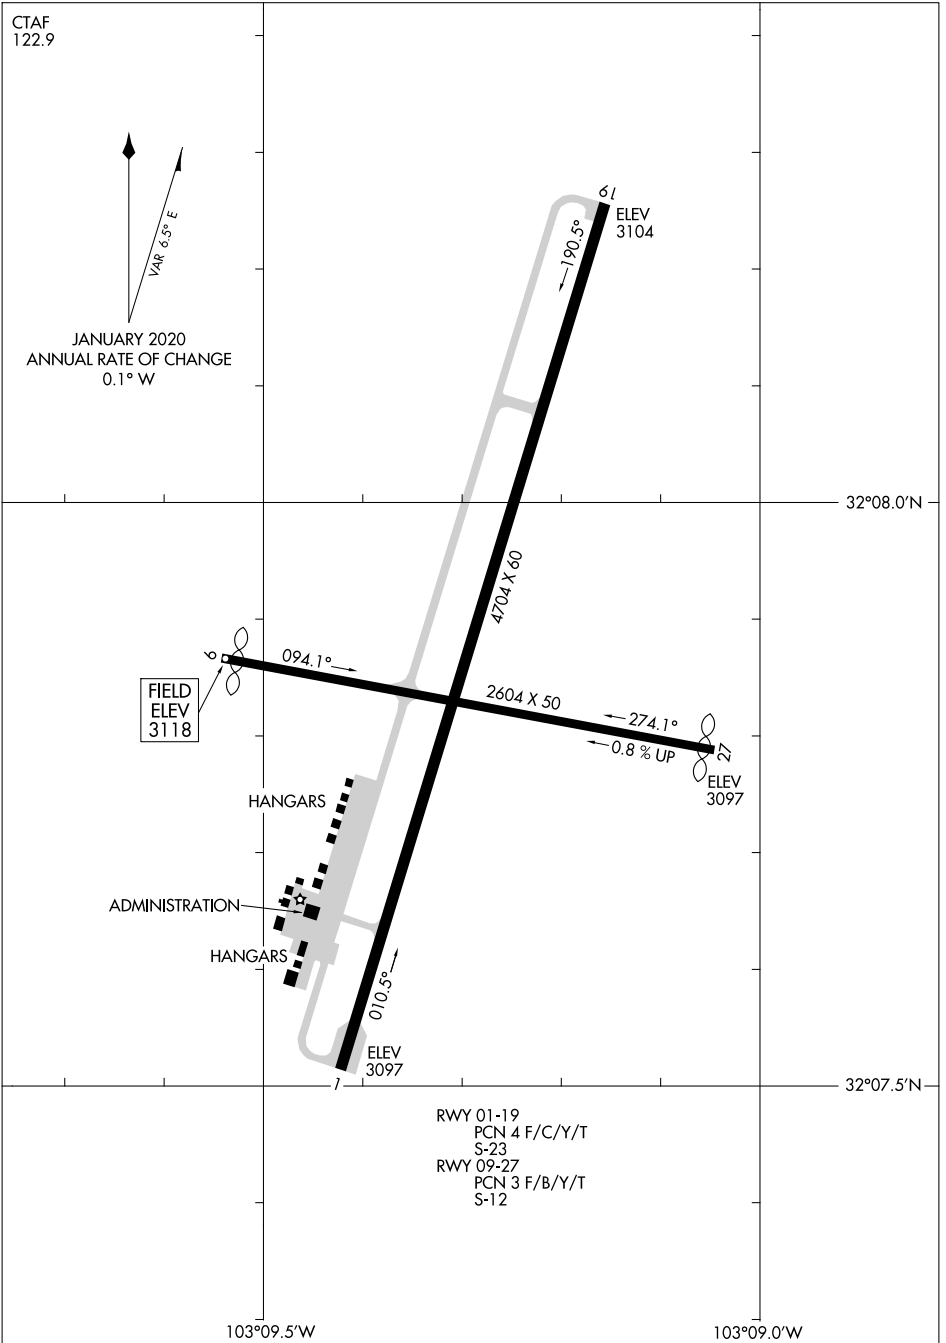

22027

AIRPORT DIAGRAM

AL-9408 (FAA)

LEA COUNTY/JAL (E26)
JAL, NEW MEXICO

CTAF
122.9

JANUARY 2020
ANNUAL RATE OF CHANGE
0.1° W

SW-1, 08 AUG 2024 to 05 SEP 2024

SW-1, 08 AUG 2024 to 05 SEP 2024

AIRPORT DIAGRAM

22027

JAL, NEW MEXICO
LEA COUNTY/JAL (E26)