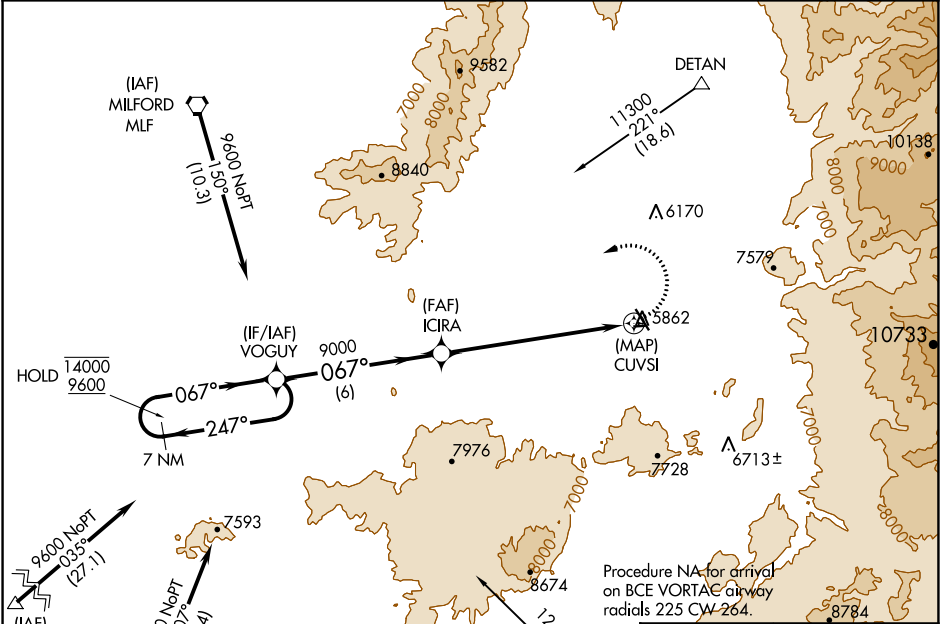

APP CRS 067°	Rwy Idg TDZE Apt Elev	N/A N/A 5863
------------------------	-----------------------------	---

RNAV (GPS)-A

BEAVER MUNI (U52)

RNP APCH.

▽ **▲** Circling Rwy 7, 25, 31 NA at night. Circling NA for Cat C southwest of Rwy 13-31.

MISSED APPROACH: Climbing left turn to 9600 direct VOGUY and hold.

AWOS-3PT 119.925	SALT LAKE CITY CENTER 125.575 379.275	CTAF 122.9
----------------------------	---	----------------------

CATEGORY	A	B	C	D
CIRCLING	7080-1¼ 1217 (1300-1¼)	7080-1½ 1217 (1300-1½)	7580-3 1717 (1800-3)	NA

SW-4, 08 AUG 2024 to 05 SEP 2024

SW-4, 08 AUG 2024 to 05 SEP 2024