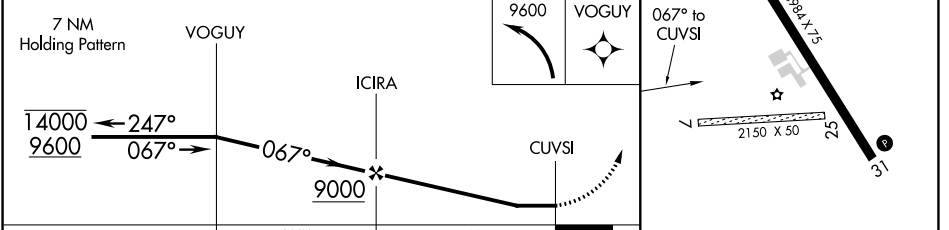

APP CRS 067°	Rwy Idg TDZE Apt Elev	N/A N/A 5863
------------------------	-----------------------------	---

RNAV (GPS)-A

BEAVER MUNI (U52)

RNP APCH.

▽ **▲** Circling Rwy 7, 25, 31 NA at night. Circling NA for Cat C southwest of Rwy 13-31.

MISSED APPROACH: Climbing left turn to 9600 direct VOGUY and hold.

AWOS-3PT 119.925	SALT LAKE CITY CENTER 125.575 379.275	CTAF 122.9
----------------------------	---	----------------------

CATEGORY	A	B	C	D
CIRCLING	7080-1¼ 1217 (1300-1¼)	7080-1½ 1217 (1300-1½)	7580-3 1717 (1800-3)	NA

SW-4, 08 AUG 2024 to 05 SEP 2024

SW-4, 08 AUG 2024 to 05 SEP 2024