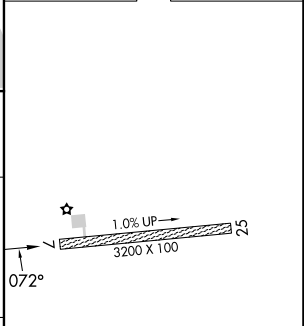

CATEGORY	A	B	C	D
LP MDA	820-1½	707 (800-1½)		NA
LNAV MDA	1060-1½	947 (1000-1½)		NA
CIRCLING	1060-1½ 945 (1000-1½)	1140-1½ 1025 (1100-1½)		NA

REIL Rwy 7 **0**
MIRL Rwy 7-25 **0**