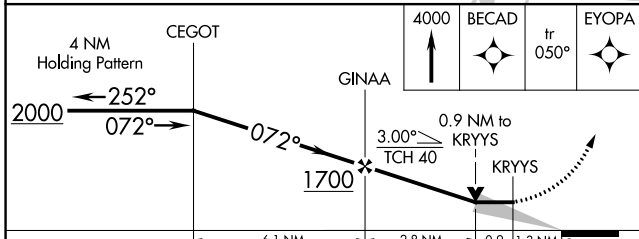

CATEGORY	A	B	C	D
LP MDA	820-1½	707 (800-1½)		NA
LNAV MDA	1060-1½	947 (1000-1½)		NA
CIRCLING	1060-1½ 945 (1000-1½)	1140-1½ 1025 (1100-1½)		NA

REIL Rwy 7 **0**
MIRL Rwy 7-25 **0**