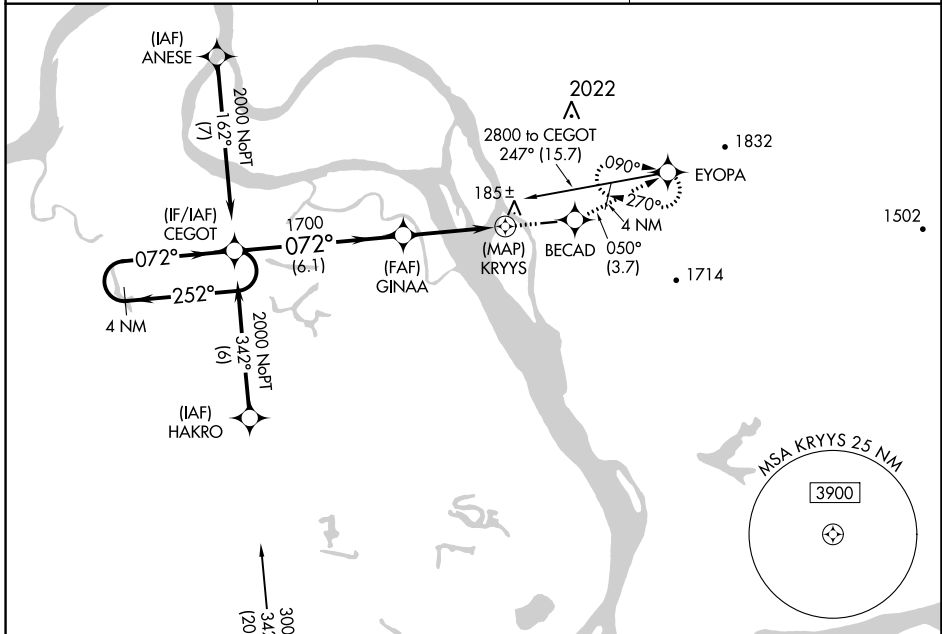

WAAS CH 57929 W07A	APP CRS 072°	Rwy Idg TDZE Apt Elev	3200 113 115
--	------------------------	-----------------------------	---

RNAV (GPS) RWY 7
MARSHALL DON HUNTER SR (MDM)(PADM)

⚠ When local altimeter setting not received, use Russian Mission altimeter setting and increase all MDA 60 feet. DME/DME RNP-0.3 NA.
❄ -27°C VDP NA with Russian Mission altimeter setting.

MISSED APPROACH: Climb to 4000 direct BECAD and on track 050° to EYOPA and hold, continue climb-in-hold to 4000.

AWOS-3P 119.675	ANCHORAGE CENTER 124.0	CTAF 122.9
---------------------------	----------------------------------	----------------------

AK, 11 JUL 2024 to 05 SEP 2024

AK, 11 JUL 2024 to 05 SEP 2024

ELEV 115	TDZE 113
----------	----------

CATEGORY	A	B	C	D
LP MDA	820-1½	707 (800-1½)		NA
LNAV MDA	1060-1½	947 (1000-1½)		NA
CIRCLING	1060-1½ 945 (1000-1½)	1140-1½ 1025 (1100-1½)		NA

REIL Rwy 7 **0**
MIRL Rwy 7-25 **0**