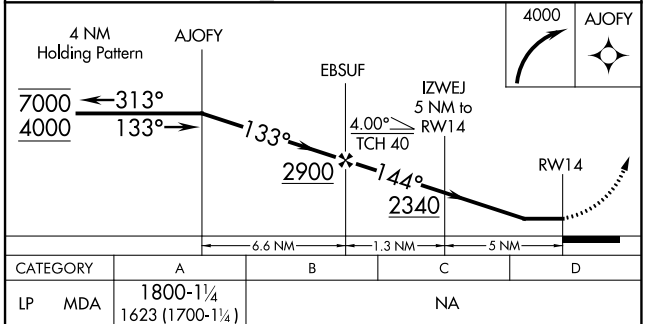

WAAS CH 50145 W14A	APP CRS 144°	Rwy Idg TDZE Apt Elev	3300 177 177
--	------------------------	-----------------------------	---

RNAV (GPS) RWY 14

CROOKED CREEK (CJX)(PACJ)

RNP APCH-GPS.	MISSED APPROACH: Climbing right turn to 4000 direct AJOFY and hold.
<p>Procedure NA at night. Rwy 14 helicopter visibility reduction below 3/4 SM NA. Use Sleetmute climeter setting.</p>	

AWOS-3PT 118.4	SLQ/PASL AWOS-3P 134.85	ANCHORAGE CENTER 128.5 379.9	CTAF 122.8
--------------------------	-----------------------------------	--	----------------------

AK, 11 JUL 2024 to 05 SEP 2024

AK, 11 JUL 2024 to 05 SEP 2024