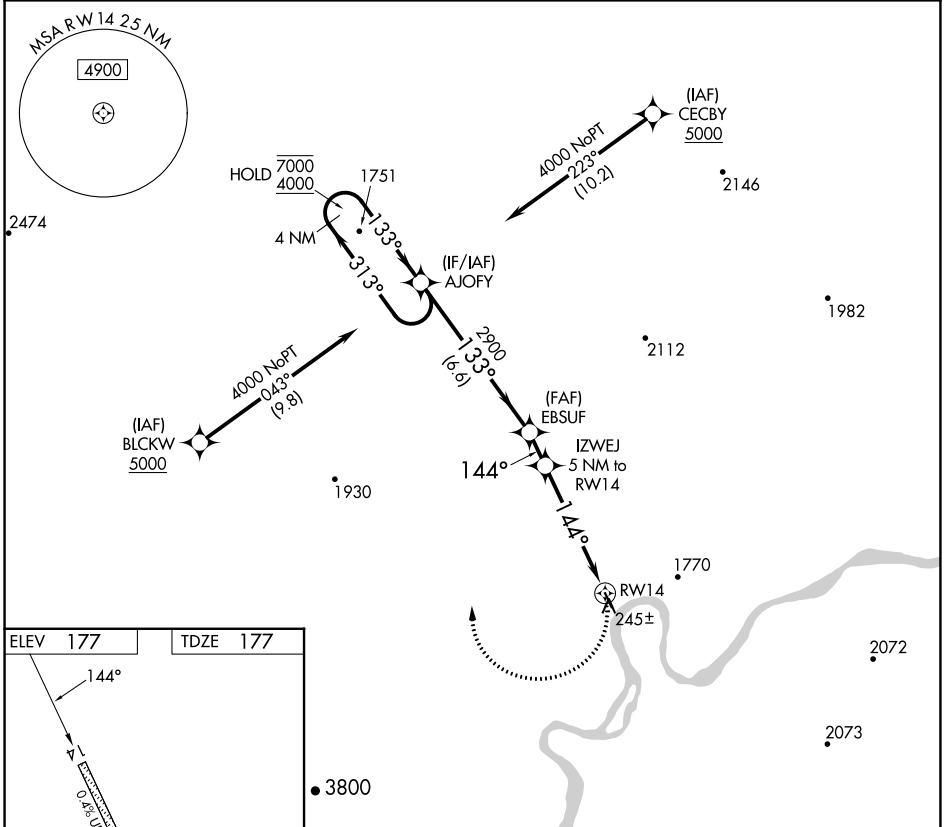

WAAS CH 50145 W14A	APP CRS 144°	Rwy Idg TDZE Apt Elev	3300 177 177
--	------------------------	-----------------------------	---

RNAV (GPS) RWY 14

CROOKED CREEK (CJX)(PACJ)

RNP APCH-GPS.	MISSED APPROACH: Climbing right turn to 4000 direct AJOFY and hold.
<p>Procedure NA at night. Rwy 14 helicopter visibility reduction below 3/4 SM NA. Use Sleetmute climeter setting.</p>	

AWOS-3PT 118.4	SLQ/PASL AWOS-3P 134.85	ANCHORAGE CENTER 128.5 379.9	CTAF 122.8
--------------------------	-----------------------------------	--	----------------------

AK, 11 JUL 2024 to 05 SEP 2024

AK, 11 JUL 2024 to 05 SEP 2024