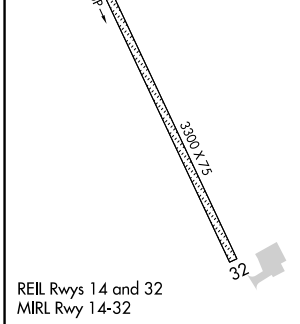

WAAS CH 50145 W14A	APP CRS 144°	Rwy Idg TDZE Apt Elev	3300 177 177
--	------------------------	-----------------------------	---

RNAV (GPS) RWY 14

CROOKED CREEK (CJX)(PACJ)

RNP APCH-GPS.	MISSED APPROACH: Climbing right turn to 4000 direct AJOFY and hold.
<p>Procedure NA at night. Rwy 14 helicopter visibility reduction below 3/4 SM NA. Use Sleetmute climeter setting.</p>	

AWOS-3PT 118.4	SLQ/PASL AWOS-3P 134.85	ANCHORAGE CENTER 128.5 379.9	CTAF 122.8
--------------------------	-----------------------------------	--	----------------------

AK, 11 JUL 2024 to 05 SEP 2024

AK, 11 JUL 2024 to 05 SEP 2024