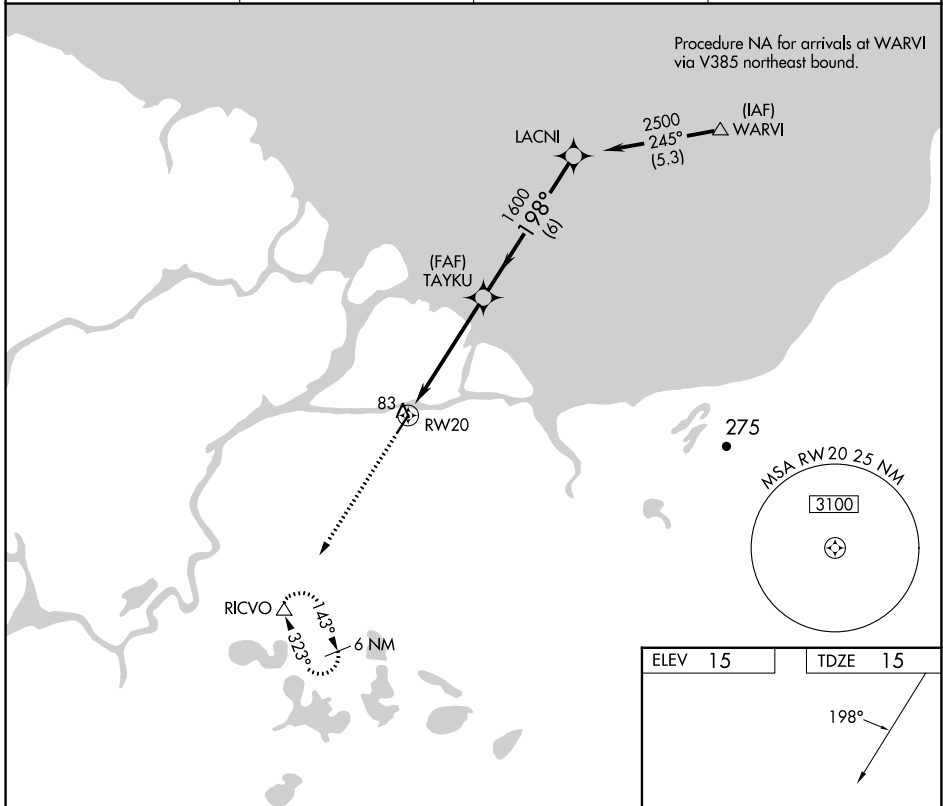

APP CRS 198°	Rwy Idg TDZE Apt Elev	4400 15 15
------------------------	-----------------------------	---------------------------------------

RNAV (GPS) RWY 20

KOTLIK (2A9) (PFKO)

NA	DME/DME RNP-0.3 NA. Use Emmonak altimeter setting. Procedure NA at night.	MISSED APPROACH: Climb to 8000 direct RICVO WP and hold.
-----------	--	--

AWOS-3P 118.1	ENM/PAEM AWOS-3P 135.35	ANCHORAGE CENTER 124.0	CTAF 122.90
-------------------------	-----------------------------------	----------------------------------	-----------------------

AK, 11 JUL 2024 to 05 SEP 2024

AK, 11 JUL 2024 to 05 SEP 2024