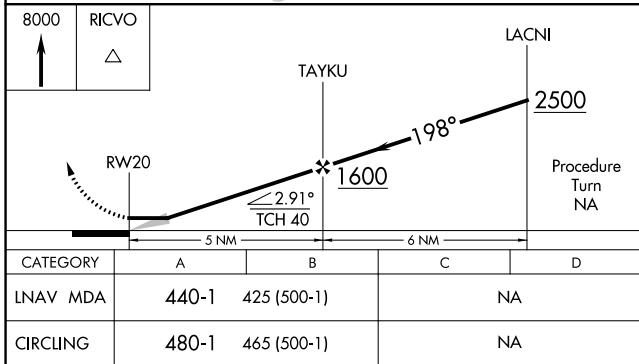

APP CRS 198°	Rwy Idg TDZE Apt Elev	4400 15 15
------------------------	-----------------------------	---------------------------------------

RNAV (GPS) RWY 20

KOTLIK (2A9) (PFKO)

NA	DME/DME RNP-0.3 NA. Use Emmonak altimeter setting. Procedure NA at night.	MISSED APPROACH: Climb to 8000 direct RICVO WP and hold.
-----------	--	--

AWOS-3P 118.1	ENM/PAEM AWOS-3P 135.35	ANCHORAGE CENTER 124.0	CTAF 122.90
-------------------------	-----------------------------------	----------------------------------	-----------------------

AK, 11 JUL 2024 to 05 SEP 2024