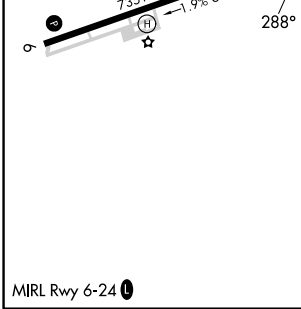

APP CRS 288°	Rwy Idg TDZE Apt Elev	N/A N/A 7523
------------------------	-----------------------------	---------------------------

RNAV (GPS)-A

SALIDA/HARRIETT ALEXANDER FLD (A.N.K)

RNP APCH.	MISSED APPROACH: Climb to 16200 direct OSKAE and on track 015° to RONBE and hold, continue climb-in-hold to 16200.
<p>▼ Circling to Rwy 6 NA at night.</p> <p>▲ When local altimeter setting not received, procedure NA.</p>	

AWOS-3PT 133.85	DENVER CENTER 128.375 379.95	UNICOM 122.7 (CTAF)
---------------------------	--	-------------------------------

CATEGORY	A	B	C	D
CIRCLING	9720-1¼ 2197 (2200-1¼)	9720-1½ 2197 (2200-1½)	NA	