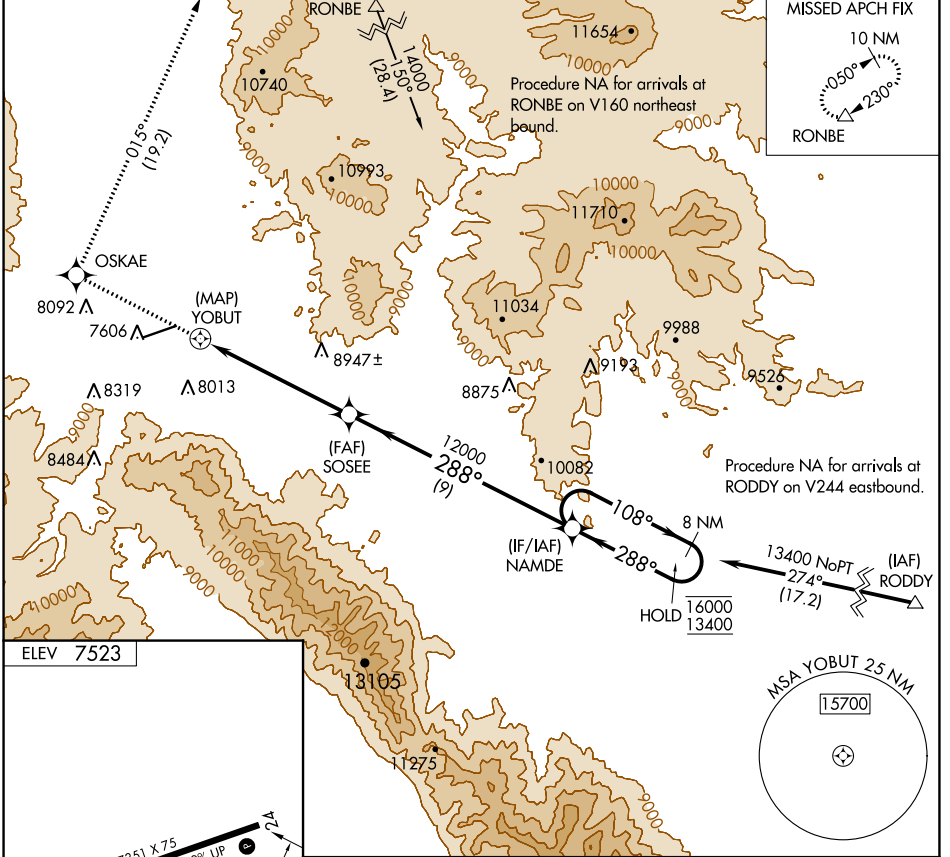

APP CRS 288°	Rwy Idg TDZE Apt Elev	N/A N/A 7523
------------------------	-----------------------------	---------------------------

RNAV (GPS)-A

SALIDA/HARRIETT ALEXANDER FLD (A.N.K)

RNP APCH.	MISSED APPROACH: Climb to 16200 direct OSKAE and on track 015° to RONBE and hold, continue climb-in-hold to 16200.
<p>▼ Circling to Rwy 6 NA at night.</p> <p>▲ When local altimeter setting not received, procedure NA.</p>	

AWOS-3PT 133.85	DENVER CENTER 128.375 379.95	UNICOM 122.7 (CTAF)
---------------------------	--	-------------------------------

CATEGORY	A	B	C	D
CIRCLING	9720-1¼ 2197 (2200-1¼)	9720-1½ 2197 (2200-1½)	NA	

SW-1, 08 AUG 2024 to 05 SEP 2024

SW-1, 08 AUG 2024 to 05 SEP 2024