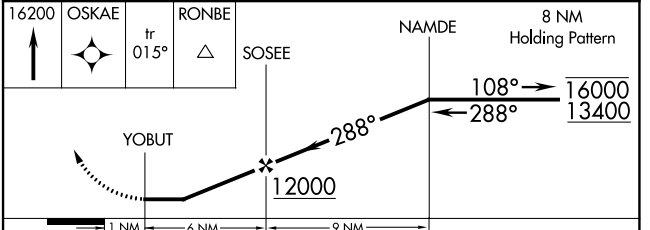

APP CRS 288°	Rwy Idg TDZE Apt Elev	N/A N/A 7523
------------------------	-----------------------------	---------------------------

RNAV (GPS)-A

SALIDA/HARRIETT ALEXANDER FLD (A.N.K)

RNP APCH.	MISSED APPROACH: Climb to 16200 direct OSKAE and on track 015° to RONBE and hold, continue climb-in-hold to 16200.
<p>▼ Circling to Rwy 6 NA at night.</p> <p>▲ When local altimeter setting not received, procedure NA.</p>	

AWOS-3PT 133.85	DENVER CENTER 128.375 379.95	UNICOM 122.7 (CTAF)
---------------------------	--	-------------------------------

CATEGORY	A	B	C	D
CIRCLING	9720-1¼ 2197 (2200-1¼)	9720-1½ 2197 (2200-1½)	NA	