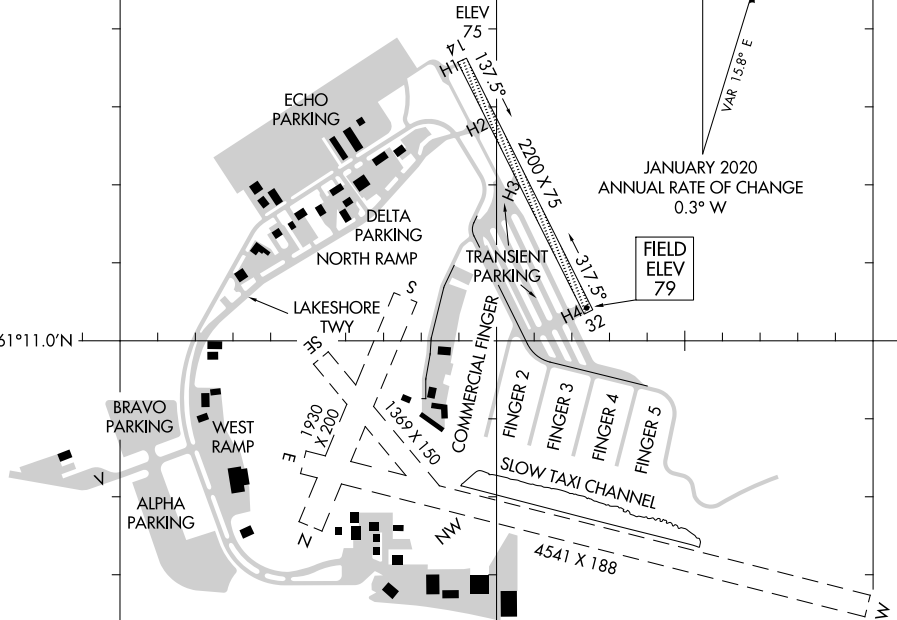

24081

AIRPORT DIAGRAM

AL-10443 (FAA)

LAKE HOOD (LHD) (PALH)
ANCHORAGE, ALASKA

ATIS
125.6
LAKE HOOD TOWER
126.8
CLNC DEL
119.4

61°11.5'N

61°11.0'N

61°10.5'N

AK, 11 JUL 2024 to 05 SEP 2024

AK, 11 JUL 2024 to 05 SEP 2024

CAUTION: BE ALERT TO RUNWAY CROSSING CLEARANCES.
READBCK OF ALL RUNWAY HOLDING INSTRUCTIONS IS REQUIRED.

149°59.0'W

149°58.0'W

149°57.0'W

AIRPORT DIAGRAM

24081

ANCHORAGE, ALASKA
LAKE HOOD (LHD) (PALH)