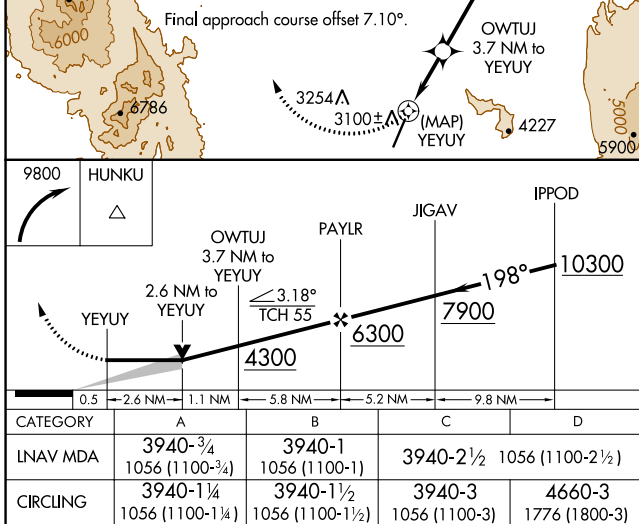

APP CRS 198°	Rwy ldg TDZE Apt Elev	9300 2884 2884
------------------------	-----------------------------	---

RNAV (GPS) RWY 19

ST GEORGE RGNL (SGU)

RNP APCH-GPS. ▽ ▲ -6°C	MALSR 55	MISSED APPROACH: Climbing right turn to 9800 direct HUNKU and hold, continue climb-in-hold to 9800.
---------------------------------	-------------	---

AWOS-3PT 135.075	LOS ANGELES CENTER 124.2 343.6	CINC DEL 133.3	UNICOM 123.075 (CTAF)
----------------------------	--	--------------------------	---------------------------------

SW-4, 08 AUG 2024 to 05 SEP 2024

SW-4, 08 AUG 2024 to 05 SEP 2024