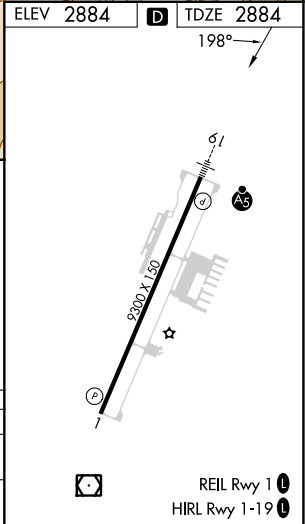

APP CRS 198°	Rwy ldg TDZE Apt Elev	9300 2884 2884

RNAV (GPS) RWY 19

ST GEORGE RGNL (SGU)

RNP APCH-GPS. ▽ ▲ -6°C	MALSR 55	MISSED APPROACH: Climbing right turn to 9800 direct HUNKU and hold, continue climb-in-hold to 9800.

AWOS-3PT 135.075	LOS ANGELES CENTER 124.2 343.6	CINC DEL 133.3	UNICOM 123.075 (CTAF)

SW-4, 08 AUG 2024 to 05 SEP 2024

SW-4, 08 AUG 2024 to 05 SEP 2024