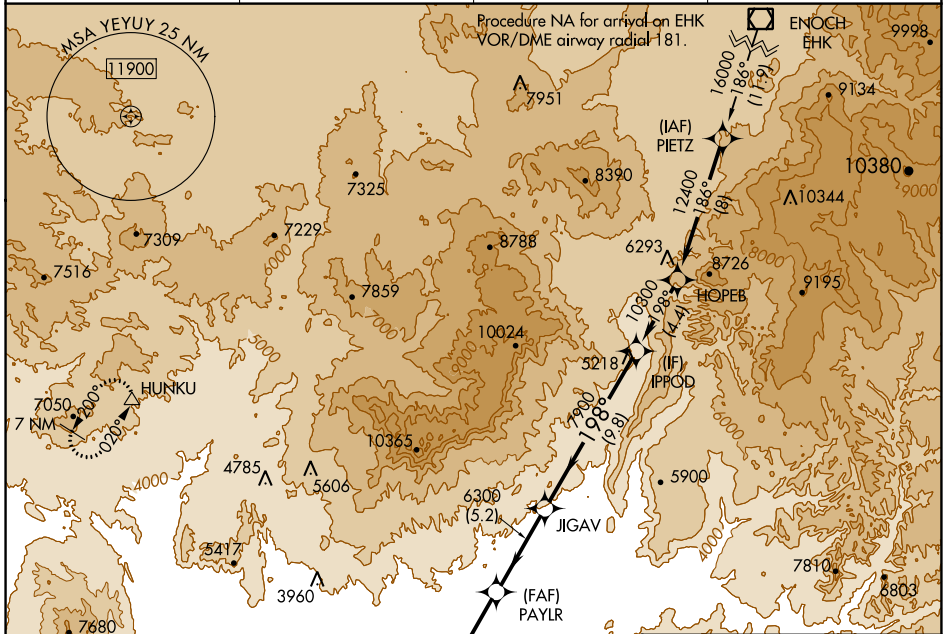

APP CRS 198°	Rwy ldg TDZE Apt Elev	9300 2884 2884
------------------------	-----------------------------	---

RNAV (GPS) RWY 19

ST GEORGE RGNL (SGU)

RNP APCH-GPS. ▽ ▲ -6°C	MALSR 55	MISSED APPROACH: Climbing right turn to 9800 direct HUNKU and hold, continue climb-in-hold to 9800.
---------------------------------	-------------	---

AWOS-3PT 135.075	LOS ANGELES CENTER 124.2 343.6	CINC DEL 133.3	UNICOM 123.075 (CTAF)
----------------------------	--	--------------------------	---------------------------------

SW-4, 08 AUG 2024 to 05 SEP 2024

SW-4, 08 AUG 2024 to 05 SEP 2024