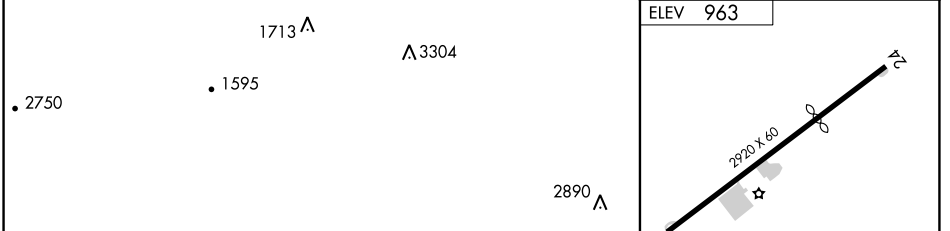

APP CRS 213°	Rwy Idg TDZE Apt Elev	NA NA 963

RNAV (GPS)-B

NEW MARKET (8W2)

RNP APCH.		MISSED APPROACH: Climbing right turn to 5700 direct JULNU and hold, continue climb-in-hold to 5700.
	Procedure NA at night. When local altimeter setting not received, use Staunton/Waynesboro/Harrisonburg altimeter setting and increase all MDA 100 feet.	

AWOS-3 118.175	WASHINGTON CENTER 133.2 282.2	UNICOM 122.8 (CTAF)

CATEGORY	A	B	C	D
CIRCLING	1980-3	1017 (1100-3)	NA	

NE-3, 08 AUG 2024 to 05 SEP 2024

NE-3, 08 AUG 2024 to 05 SEP 2024