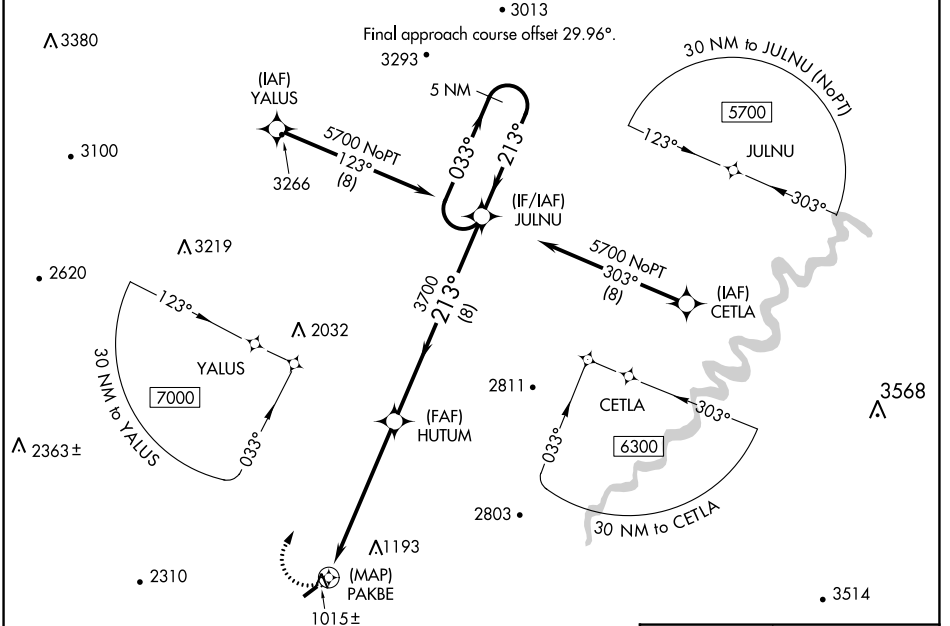

APP CRS 213°	Rwy Idg TDZE Apt Elev	NA NA 963
------------------------	-----------------------------	--------------------------------------

RNAV (GPS)-B

NEW MARKET (8W2)

RNP APCH.		MISSED APPROACH: Climbing right turn to 5700 direct JULNU and hold, continue climb-in-hold to 5700.
	Procedure NA at night. When local altimeter setting not received, use Staunton/Waynesboro/Harrisonburg altimeter setting and increase all MDA 100 feet.	

AWOS-3 118.175	WASHINGTON CENTER 133.2 282.2	UNICOM 122.8 (CTAF)
--------------------------	---	-------------------------------

CATEGORY	A	B	C	D
CIRCLING	1980-3	1017 (1100-3)	NA	

NE-3, 08 AUG 2024 to 05 SEP 2024

NE-3, 08 AUG 2024 to 05 SEP 2024