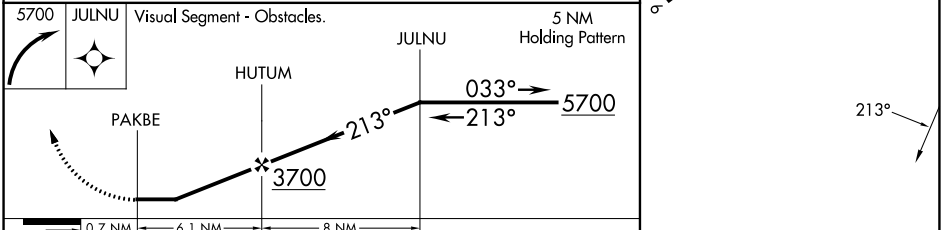

APP CRS 213°	Rwy Idg TDZE Apt Elev	NA NA 963

RNAV (GPS)-B

NEW MARKET (8W2)

RNP APCH.		MISSED APPROACH: Climbing right turn to 5700 direct JULNU and hold, continue climb-in-hold to 5700.
	Procedure NA at night. When local altimeter setting not received, use Staunton/Waynesboro/Harrisonburg altimeter setting and increase all MDA 100 feet.	

AWOS-3 118.175	WASHINGTON CENTER 133.2 282.2	UNICOM 122.8 (CTAF)

CATEGORY	A	B	C	D
CIRCLING	1980-3	1017 (1100-3)	NA	

NE-3, 08 AUG 2024 to 05 SEP 2024

NE-3, 08 AUG 2024 to 05 SEP 2024