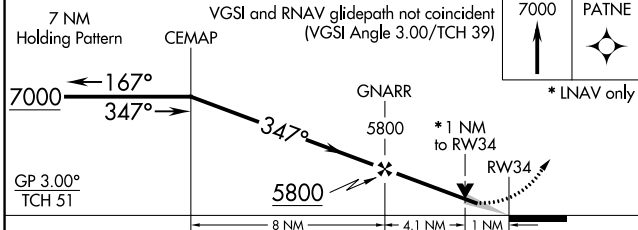

WAAS CH 61241 W34A	APP CRS 347°	Rwy Idg 4201 TDZE 4133 Apt Elev 4138
--	------------------------	---

RNAV (GPS) RWY 34

YUMA MUNI (2V6)

⚠ Circling NA to Rws 12 and 30. For uncompensated Baro-VNAV Systems, LNAV/VNAV NA below -23°C (-9°F) or above 54°C (130°F), DME/DME RNP-0.3 NA.

MISSED APPROACH: Climb to 7000 direct PATNE and hold.

AWOS-3 135.375	DENVER CENTER 133.95 317.55	UNICOM 122.8 (CTAF) 0
--------------------------	---------------------------------------	--

SW-1, 08 AUG 2024 to 05 SEP 2024

SW-1, 08 AUG 2024 to 05 SEP 2024

⚠4811±	ELEV 4138	TDZE 4133
--------	-----------	-----------

CATEGORY	A	B	C	D
LPV DA	4333-1	200 (200-1)		NA
LNAV/VNAV DA	4383-1	250 (300-1)		NA
LNAV MDA	4500-1	367 (400-1)		NA
C CIRCLING	4620-1 482 (500-1)	4640-1 502 (600-1)	4700-1½ 562 (600-1½)	NA