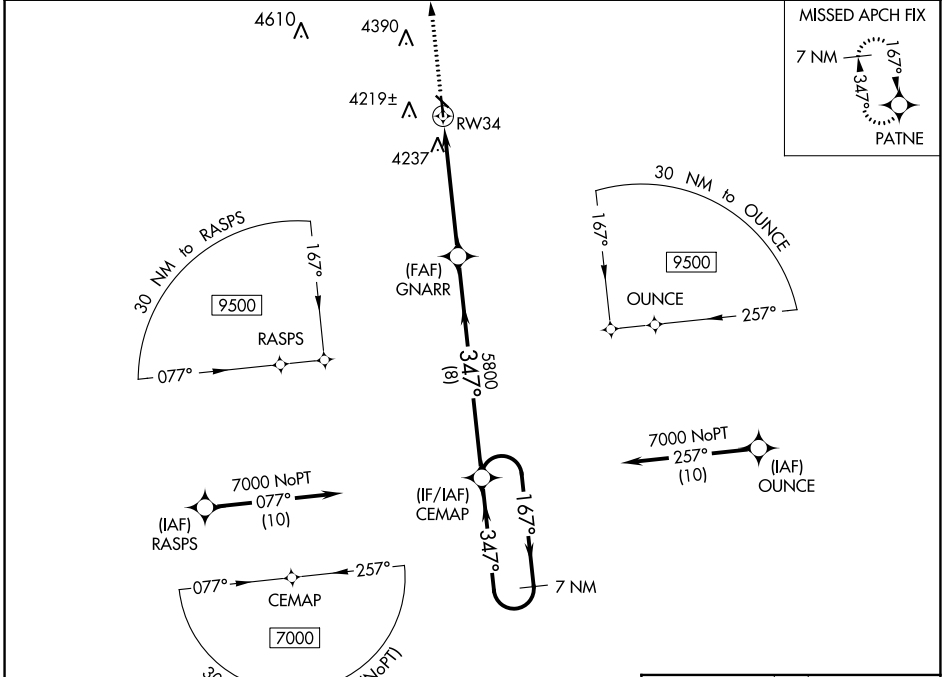

WAAS CH 61241 W34A	APP CRS 347°	Rwy Idg 4201 TDZE 4133 Apt Elev 4138
--	------------------------	---

RNAV (GPS) RWY 34

YUMA MUNI (2V6)

⚠ Circling NA to Rws 12 and 30. For uncompensated Baro-VNAV Systems, LNAV/VNAV NA below -23°C (-9°F) or above 54°C (130°F), DME/DME RNP-0.3 NA.

MISSED APPROACH: Climb to 7000 direct PATNE and hold.

AWOS-3 135.375	DENVER CENTER 133.95 317.55	UNICOM 122.8 (CTAF) 0
--------------------------	---------------------------------------	--

SW-1, 08 AUG 2024 to 05 SEP 2024

SW-1, 08 AUG 2024 to 05 SEP 2024

⚠4811±	ELEV 4138	TDZE 4133
--------	-----------	-----------

CATEGORY	A	B	C	D
LPV DA	4333-1	200 (200-1)		NA
LNAV/VNAV DA	4383-1	250 (300-1)		NA
LNAV MDA	4500-1	367 (400-1)		NA
C CIRCLING	4620-1 482 (500-1)	4640-1 502 (600-1)	4700-1½ 562 (600-1½)	NA