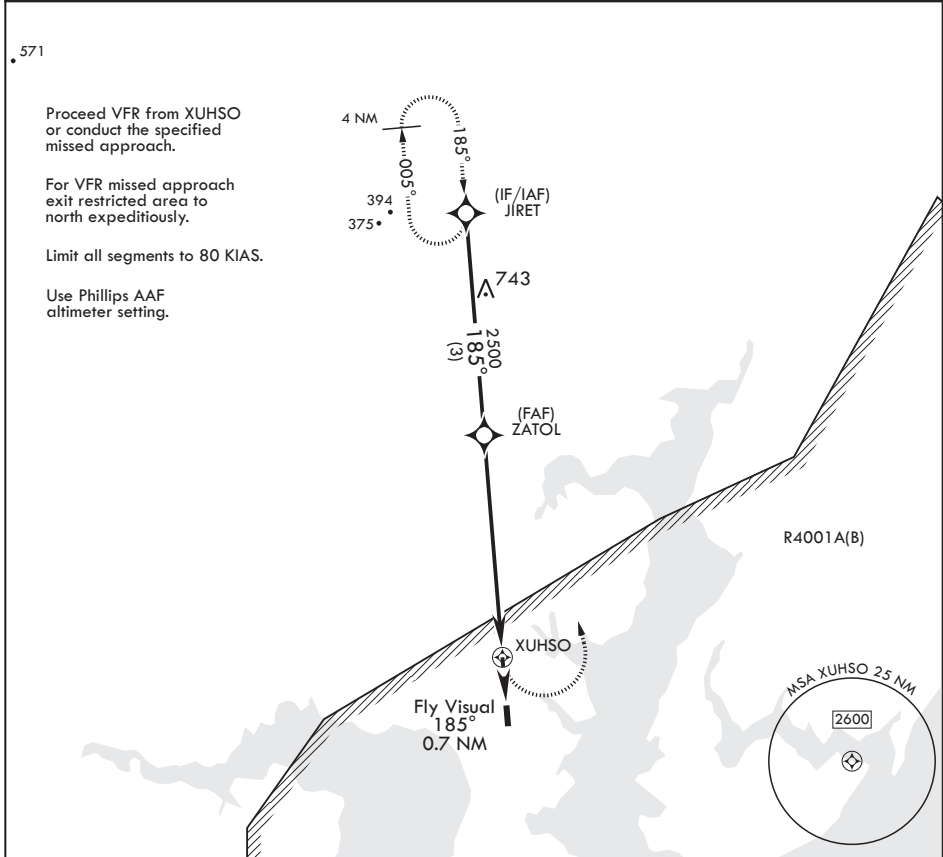

EDGEWOOD, MARYLAND

COPTER RNAV (GPS) 185

AL-11589 (USA)

WEIDE AHP (ABERDEEN PROVING GROUND) (KEDG)

APCH CRS 185°	Rwy Idg TDZE Arprt Elev	1704 N/A 21
-------------------------	-------------------------------	--

RNP APCH - GPS	MISSED APPROACH: Climbing left turn to 2500 direct JIRET and hold.
----------------	--

AWOS-AV 126.2 (CTAF)	POTOMAC APP CON/DEP CON 125.525 291.625
--------------------------------	---

CATEGORY	COPTER			ELEV 21
LNAV MDA	720-1	699	(700-1)	MIRL all Rwys

EDGEWOOD, MARYLAND 39°24'N - 76°17'W WEIDE AHP (ABERDEEN PROVING GROUND) (KEDG)

Amdt 1 23FEB23
TERPS

COPTER RNAV (GPS) 185

NE-3, 08 AUG 2024 to 05 SEP 2024

NE-3, 08 AUG 2024 to 05 SEP 2024