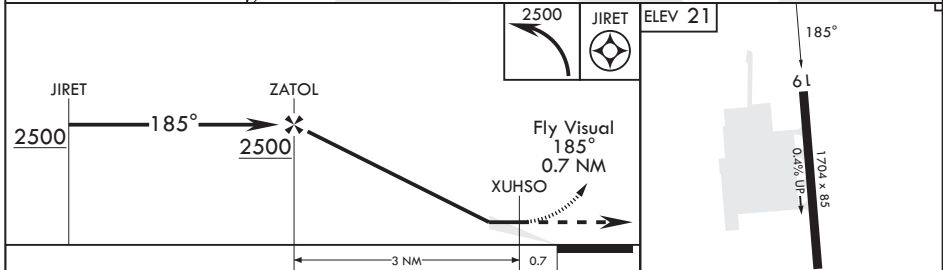

EDGEWOOD, MARYLAND

COPTER RNAV (GPS) 185

AL-11589 (USA)

WEIDE AHP (ABERDEEN PROVING GROUND) (KEDG)

APCH CRS 185°	Rwy Idg TDZE Arprt Elev	1704 N/A 21
-------------------------	-------------------------------	--

RNP APCH - GPS	MISSED APPROACH: Climbing left turn to 2500 direct JIRET and hold.
----------------	--

AWOS-AV 126.2 (CTAF)	POTOMAC APP CON/DEP CON 125.525 291.625
--------------------------------	---

CATEGORY	COPTER			ELEV 21
LNAV MDA	720-1	699	(700-1)	MIRL all Rwys

EDGEWOOD, MARYLAND 39°24'N - 76°17'W WEIDE AHP (ABERDEEN PROVING GROUND) (KEDG)

Amdt 1 23FEB23
TERPS

COPTER RNAV (GPS) 185

NE-3, 08 AUG 2024 to 05 SEP 2024

NE-3, 08 AUG 2024 to 05 SEP 2024