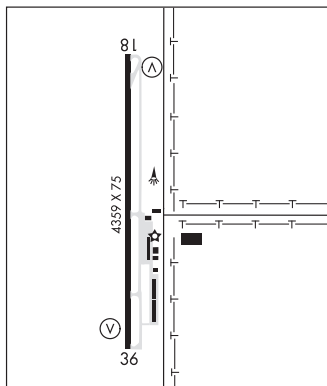

CHICAGO

**SULLIVAN CO** (SIV)(KSIV) 3 NW UTC-5(-4DT) N39°06.88' W87°26.90'

ST LOUIS

539 B TPA-1339(800) NOTAM FILE HUF

L-27D

**RWY 18-36:** H4359X75 (ASPH-RFSC) S-27, D-35 MIRL

IAP

**RWY 18:** REIL. VASI(V2L)-GA 3.0° TCH 21'. Crops.

## SYRACUSE

**DEWART LAKE SPB** (99D) 3 SW UTC-5(-4DT) N41°22.32' W85°46.37'

CHICAGO

865 NOTAM FILE HUF

**WATERWAY 11W-29W:** 2600X100 (WATER)

**SEAPLANE REMARKS:** Seaplane ops prohibited btn SS-SR. Expect hvy boat traffic btn Memorial Day and Labor Day. Do not block boat ramps; seaplane docking areas ltd.