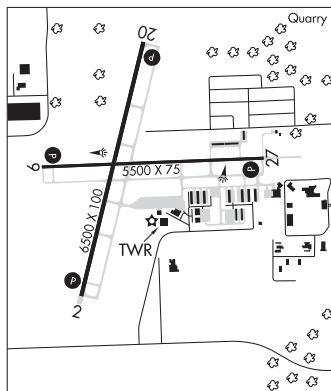

CHICAGO/ROMEORVILLE**LEWIS UNIVERSITY** (LOT)(KLOT) 20 SW UTC-6(-5DT) N41°36.49' W88°05.78'

679 B NOTAM FILE LOT

RWY 02-20: H6500X100 (CONC-GRVD) D-99 MIRL**RWY 02:** REIL. PAPI(P4L)—GA 3.0° TCH 37'.**RWY 20:** REIL. PAPI(P4L)—GA 3.2° TCH 40'. Antenna.**RWY 09-27:** H5500X75 (ASPH-PFC) S-20, D-75 MIRL**RWY 09:** REIL. PAPI(P4L)—GA 3.0° TCH 41'.**RWY 27:** REIL. PAPI(P4L)—GA 3.0° TCH 35'.**SERVICE:** FUEL 100LL, JET A LGT MIRL Rwy 02-20 and Rwy 09-27
preset on low ints; to increase ints ACTIVATE—CTAF. ACTIVATE REIL
Rwy 02, Rwy 20, Rwy 09 and Rwy 27; PAPI Rwy 02, Rwy 20, Rwy
09 and Rwy 27—CTAF.**AIRPORT REMARKS:** Attended 1300-0300Z†. Birds on and invof arpt.North parking ramp clsd to all multi engine act. Twy N1 and Twy N2
clsd to fixed wing actf more than 6000 lbs. BA conds are not reported
btn 0300-1200Z†.**AIRPORT MANAGER:** 815-838-9497**WEATHER DATA SOURCES:** AWOS-3PT 126.675 (815) 588-4802.**COMMUNICATIONS:** CTAF 134.8 ATIS 126.675**JOLIET RCO** 122.1R 112.3T (KANKAKEE RADIO)® **CHICAGO APP/DEP CON** 119.35**LEWIS TOWER** 134.8(1200-0200Z†) GND 120.425**CLEARANCE DELIVERY PHONE:** For CD ctc Chicago Apch at 847-289-0926.**AIRSPACE:** CLASS D svc 1200-0200Z†; other times CLASS G.**RADIO AIDS TO NAVIGATION:** NOTAM FILE JOT.**JOLIET (H) (H) VOR/DME** 112.3 JOT Chan 70 N41°32.79' W88°19.10' 068° 10.7 NM to fld. 591/2E.

VOR unusable:

072°-090° byd 34 NM blo 3,000'

LOC/DME 108.55 I-JQH Chan 22(Y) Rwy 02.**LOC/DME** 111.95 I-LOT Chan 56(Y) Rwy 09.**COMM/NAV/WEATHER REMARKS:** Chicago Approach Clearance 847-289-0926**CHICAGO
COPTER**
H-5E, L-28H, A
IAP, AD**CHICAGO/SCHAUMBURG****SCHAUMBURG MUNI HELISTOP HELIPORT** (4H1) 24 NW UTC-6(-5DT) N42°02.88' W88°03.15'