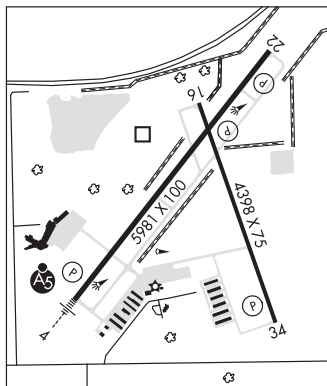

KANKAKEE

GREATER KANKAKEE (IKK)(KIKK) 3 S UTC-6(-5DT) N41°04.28' W87°50.78'

CHICAGO
H-5E, L-27C
IAP

630 B NOTAM FILE IKK

RWY 04-22: H5981X100 (ASPH-PFC) S-60, D-95 HIRL

RWY 04: MALSR. PAPI(P4L)—GA 3.0° TCH 51'.

RWY 22: REIL. PAPI(P4L)—GA 3.0° TCH 37'.

RWY 16-34: H4398X75 (ASPH-GRVD) S-30, D-40 MIRL

RWY 16: PAPI(P4L)—GA 3.0° TCH 40'. Tree.

RWY 34: PAPI(P4L)—GA 3.0° TCH 37'.

SERVICE: FUEL 100LL, JET A LGT Actvt MALSR Rwy 04; REIL Rwy 22; HIRL Rwy 04-22; MIRL Rwy 16-34—CTAF. HIRL Rwy 04-22 preset to low intst; to incr intst—CTAF.

AIRPORT REMARKS: Attended 1330-2330Z†. PPR req for ultralight ops ctc amgr. Ultralight act in grass area W of Rwy 04-22 & E of Rwy 16-34. Deer and waterfowl on and inofv.

AIRPORT MANAGER: 815-939-1422

WEATHER DATA SOURCES: AWOS-3 128.475 (815) 939-4044.

COMMUNICATIONS: CTAF/UNICOM 123.0

RCO 122.2 (KANKAKEE RADIO)

® CHICAGO CENTER APP/DEP CON 132.5

CLEARANCE DELIVERY PHONE: For CD if una to ctc on FSS freq, ctc Chicago ARTCC at 630-906-8921.

RADIO AIDS TO NAVIGATION: NOTAM FILE IKK.

PEOTONE (L) (L) VORTACW 113.2 EON Chan 79 N41°16.18' W87°47.46' 190° 12.1 NM to fld. 689/2E.

LUKOW NDB (LOMW) 272 IK N41°01.07' W87°54.23' 039° 4.1 NM to fld. 669/0E.

ILS 108.7 I-IKK Rwy 04. Class IT. LOM LUKOW NDB.

COMM/NAV/WEATHER REMARKS: Can contact Chicago Center on ground 132.5.

KANKAKEE (3KK) 3 SW UTC-6(-5DT) N41°06.00' W87°55.00'

CHICAGO

625 TPA-1425(800) NOTAM FILE IKK

RWY 09-27: 2644X300 (TURF) LIRL(NSTD)

RWY 27: Thld dsplcd 285'. Road.

RWY 18-36: 2564X200 (TURF)

RWY 18: Brush.

RWY 36: Thld dsplcd 900'. Trees.

SERVICE: S4 LGT Rwy 09-27 NSTD LIRL; variable ints and spacing and non-frangible mountings.

AIRPORT REMARKS: Attended Mon-Fri 1300-0100Z†, Sat-Sun irregularly. Contact manager in advance for rwy lgts. Ultralight activity on and inof arpt. Rwy 27 and Rwy 36 dsplcd thld marked with white rocks. 400 ft ovrn end of Rwy 27.

AIRPORT MANAGER: 815-932-4222

COMMUNICATIONS: CTAF/UNICOM 122.8

CLEARANCE DELIVERY PHONE: For CD ctc Chicago ARTCC at 630-906-8921.