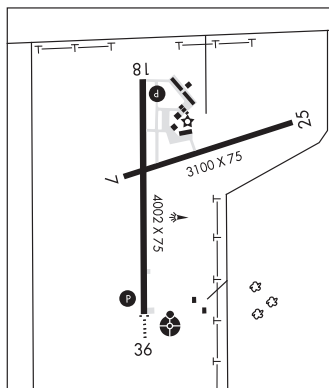

TWIN CITIES

990 NOTAM FILE PNM

RWY 18-36: H3000X150 (ASPH-TURF)

RWY 18: Trees.

RWY 36: Trees.

SERVICE: S4

AIRPORT REMARKS: Attended 1400Z±-dusk. There are several bare spots along the center of the rwy. Rwy 18-36 and dsplcd thresholds marked with yellow cones. Rwy 18-36 sfc uneven and rough with loose grvl.

AIRPORT MANAGER: 612-743-2294

COMMUNICATIONS: CTAF 122.9

CLEARANCE DELIVERY PHONE: For CD ctc Minneapolis ARTCC at 651-463-5588.

CLOQUET/CARLTON CO (COQ)(KCOQ) 3 SW UTC-6(-5DT) N46°42.07' W92°30.21'

GREEN BAY

1279 B NOTAM FILE COQ

L-141

RWY 18-36: H4002X75 (ASPH) S-8, D-12 MIRL

IAP

RWY 18: REIL. PAPI(P4L)—GA 3.0° TCH 30'.

RWY 36: ODALS. REIL. PAPI(P4L)—GA 3.0° TCH 30'.

RWY 07-25: H3100X75 (ASPH) MIRL 0.3% up SW

SERVICE: S4 FUEL 100LL, JET A LGT ACTVT ODALS Rwy 36; REIL Rwy 18 and 36; PAPI Rwy 18 and 36; MIRL Rwy 18-36 and Rwy 07-25—CTAF.

AIRPORT REMARKS: Attended Mon-Sat 1400-2300Z±. Wildlife on and in/ovf arpt. 100LL avbl H24 self svc via credit card. For svc aft hrs call 218-393-2405.

AIRPORT MANAGER: 218-879-4911

WEATHER DATA SOURCES: AWOS-3 118.525 (218) 879-0783.

COMMUNICATIONS: CTAF/UNICOM 122.8

Ⓡ DULUTH APP/DEP CON 125.45

CLNC DEL 122.15

CLEARANCE DELIVERY PHONE: For CD ctc Duluth Apch at 218-740-5950.

RADIO AIDS TO NAVIGATION: NOTAM FILE DLH.

DULUTH (VH) (H) VORTACW 112.6 DLH Chan 73 N46°48.13'

W92°12.17' 239° 13.8 NM to fld. 1428/5E.

TACAN/G RCP is same as VOR/G RCP

COOK CO N47°50.40' W90°23.13' NOTAM FILE CKC.
NDB (MHW) 358 CKC at Grand Marais/Cook Co. 1762/1W.

GREEN BAY

L-141

COOK MUNI (CQM)(KCQM) 2 S UTC-6(-5DT) N47°49.34' W92°41.37'

GREEN BAY

1329 B NOTAM FILE CQM

L-141

RWY 13-31: H4000X75 (ASPH) MIRL 0.3% up NW

IAP

RWY 13: REIL. PAPI(P4L)—GA 3.0° TCH 43'.

RWY 31: REIL. PAPI(P4L)—GA 3.0° TCH 47'. Tree.

SERVICE: FUEL 100LL, JET A LGT Actvt REIL Rwy 13 and 31; PAPI Rwy 13 and 31; MIRL Rwy 13-31—CTAF. MIRL Rwy 13-31 preset low SS-SR; incr instst—CTAF.

AIRPORT REMARKS: Attended 1500-1900Z±. Aft hrs ctc amgr 808-855-5520. Self service fuel avbl 24 hrs.

AIRPORT MANAGER: (218) 666-9931

WEATHER DATA SOURCES: AWOS-3 118.175 (218) 666-2539.

COMMUNICATIONS: CTAF 122.9

EVELETH RCO 122.2 (PRINCETON RADIO)

Ⓡ MINNEAPOLIS CENTER APP/DEP CON 127.9

CLEARANCE DELIVERY PHONE: For CD ctc Minneapolis ARTCC at 651-463-5588.

RADIO AIDS TO NAVIGATION: NOTAM FILE HIB.

HIBBING (L) (L) VORW/DME 116.55 HIB Chan 112(Y) N47°18.09'

W92°42.24' 359° 31.3 NM to fld. 1312/2E.

VOR unusable:

113°-126° blo 4,500'

DME unusable:

015°-025° blo 4,400'

032°-038° byd 38 NM

186°-235° byd 38 NM