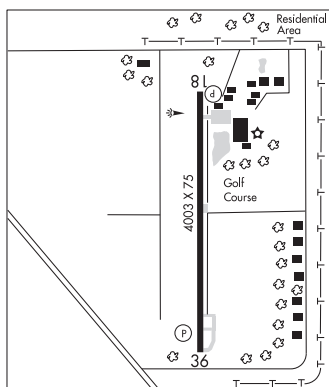

ST LOUIS
H-5D, L-27B, A

CARROLLTON MEML (K26) 3 S UTC-6(-5DT) N39°18.73' W93°30.39'
670 B NOTAM FILE COU
RWY 18-36: H2600X50 (ASPH-AFSC) MIRL
RWY 18: Brush.
SERVICE: FUEL 100LL LGT MIRL Rwy 18-36 preset on low ints.
AIRPORT REMARKS: Unattended. Fuel self-serve fuel with credit card. Low level crops within 60' of rwy centerline.
AIRPORT MANAGER: 660-329-2605
COMMUNICATIONS: CTAF 122.9
CLEARANCE DELIVERY PHONE: For CD ctc Kansas City ARTCC at 913-254-8508.

KANSAS CITY

CARUTHERSVILLE MEML (M05) 1 SW UTC-6(-5DT) N36°10.15' W89°40.59'
268 B NOTAM FILE STL
RWY 18-36: H4003X75 (ASPH) MIRL
RWY 18: PAPI(P4L)—GA 3.0° TCH 40'. Trees. Rgt tfc.
RWY 36: PAPI(P4L)—GA 3.0° TCH 40'. Trees.
SERVICE: LGT Actvt MIRL Rwy 18-36—CTAF. Rwy 18 VGSi unusable byd 3° left of centerline and byd 5° right of centerline. Rwy 36 VGSi unusable byd 5° right of centerline.
AIRPORT REMARKS: Attended Mon-Fri 1400-2230Z. Crop dusting acct on and invof arpt.
AIRPORT MANAGER: 573-333-4296
COMMUNICATIONS: CTAF 122.9
Ⓡ **MEMPHIS CENTER APP/DEP CON** 134.65
CLEARANCE DELIVERY PHONE: For CD ctc Memphis ARTCC at 901-368-8453/8449.
RADIO AIDS TO NAVIGATION: NOTAM FILE DYR.
DYERSBURG (L) TACAN Chan 115 DYR (116.8) N36°01.11' W89°19.06' 294° 19.6 NM to fld. 389/3E.

ST LOUIS
L-16F
IAP

CASSVILLE MUNI (94K) 2 NW UTC-6(-5DT) N36°41.85' W93°54.03'
1483 B NOTAM FILE COU
RWY 09-27: H3599X60 (ASPH) S-8 MIRL
RWY 09: PAPI(P2L)—GA 3.0° TCH 40'.
RWY 27: PAPI(P2L)—GA 3.0° TCH 40'.
SERVICE: FUEL 100LL LGT ACTIVATE MIRL Rwy 09-27 SS-SR—CTAF. PAPI Rwy 09 and Rwy 27 opr 24 hrs.
AIRPORT REMARKS: Unattended. 100LL self svc avbl with credit card only. Rwy 09-27 severe full depth cracking 1-4" wide entire length of rwy.
AIRPORT MANAGER: 417-847-4441
COMMUNICATIONS: CTAF 122.9
Ⓡ **SPRINGFIELD APP/DEP CON** 124.95
CLEARANCE DELIVERY PHONE: For CD ctc Springfield Apch at 417-868-5620/5619.
RADIO AIDS TO NAVIGATION: NOTAM FILE COU.
NEOSHO (DH) DME 117.3 EOS Chan 120 N36°50.55' W94°26.14' 108° 27.2 NM to fld. 1200.

KANSAS CITY
L-16F
IAP