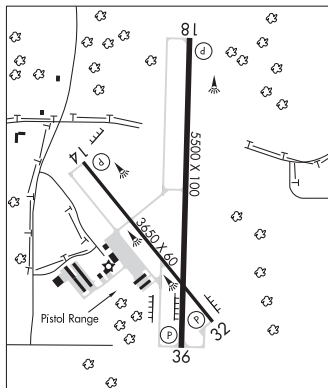

CORYDON (ØE9) 4 E UTC-6(-5DT) N40°45.37' W93°14.42'

OMAHA

1045 NOTAM FILE FOD
RWY 09-27: 3270X80 (TURF) 0.5% up W
RWY 09: Thld dsplcd 1080'. Tree.
RWY 27: Road.

SERVICE: FUEL MOGAS

AIRPORT REMARKS: Attended SR-SS. Rwy 09-27 ends and dsplcd thld marked with yellow cones, two outboard cones each side of rwy mark dsplcd thld. Rwy 09 has tall grass and weeds hiding dsplcd thld marker cones.

RWY 18: REIL. PAPI(P2L)—GA 3.0° TCH 45'.
RWY 36: REIL. PAPI(P2L)—GA 3.0° TCH 47'.
RWY 14-32: H3650X60 (CONC) S-30, D-30 PCN 9 R/C/W/U MIRL
RWY 14: REIL. PAPI(P2L)—GA 3.0° TCH 30'. Tree.
RWY 32: REIL. PAPI(P2L)—GA 3.5° TCH 30'.

SERVICE: S4 FUEL 100LL, JET A OX4 LGT ACTVT MIRL Rwy 14-32; HIRL Rwy 18-36; REIL Rwy 14, 32, 18 & 36—CTAF. PAPI Rwys 14, 32, 18 & 36 are on 24/7.

AIRPORT REMARKS: Attended 1300-0200Z†. Rwy 14 preferred calm wind rwy.

W95°44.21' 342° 5.7 NM to fld. 1300/8E.

ILS/DME 111.35 I-CBF Chan 50(Y) Rwy 36. Class IE.

CRESCO

ELLEN CHURCH FLD (CJJ)(KCJJ) 1 SW UTC-6(-5DT) N43°21.92' W92°07.98'

CHICAGO
L-28F
IAP

1279 NOTAM FILE FOD
RWY 15-33: H2949X50 (CONC) S-29 LIRL 0.5% up NW
RWY 15: Tree.
RWY 33: Pole.